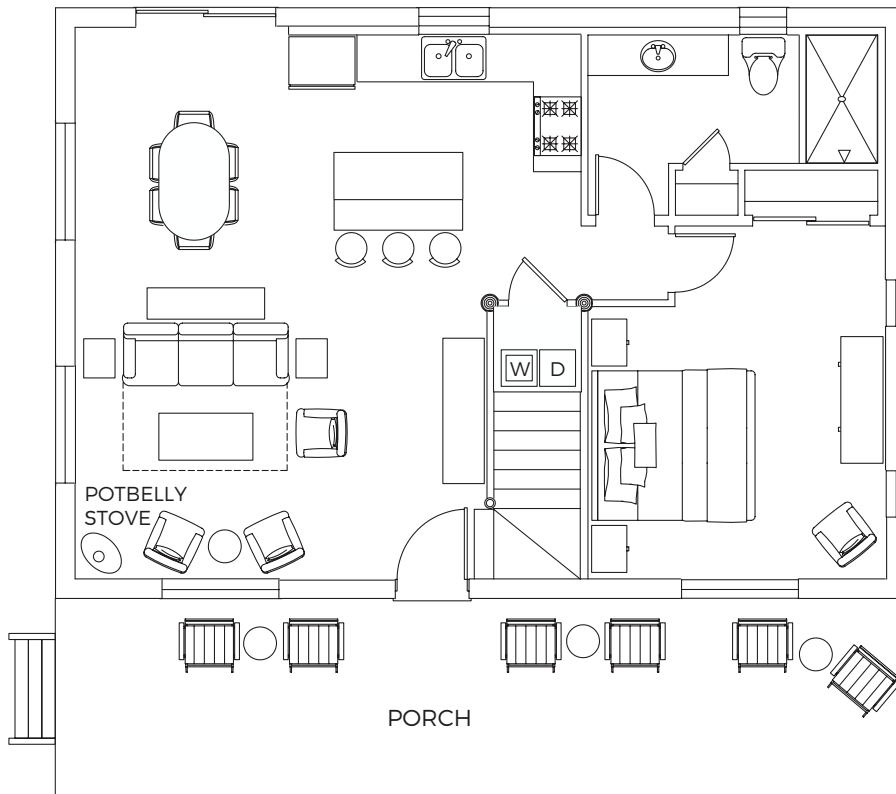

BROOKIE CABIN

BEDROOMS - 3
 BATHROOMS - 2
 SQUARE FEET - 1,192
 STORIES - 2
 BEDS - KING
 QUEEN
 QUEEN/TWIN BUNK
 QUEEN SLEEPER SOFA

STANDARD OCCUPANCY - 6
 MAX OCCUPANCY - 9

MAIN FLOOR

SECOND FLOOR