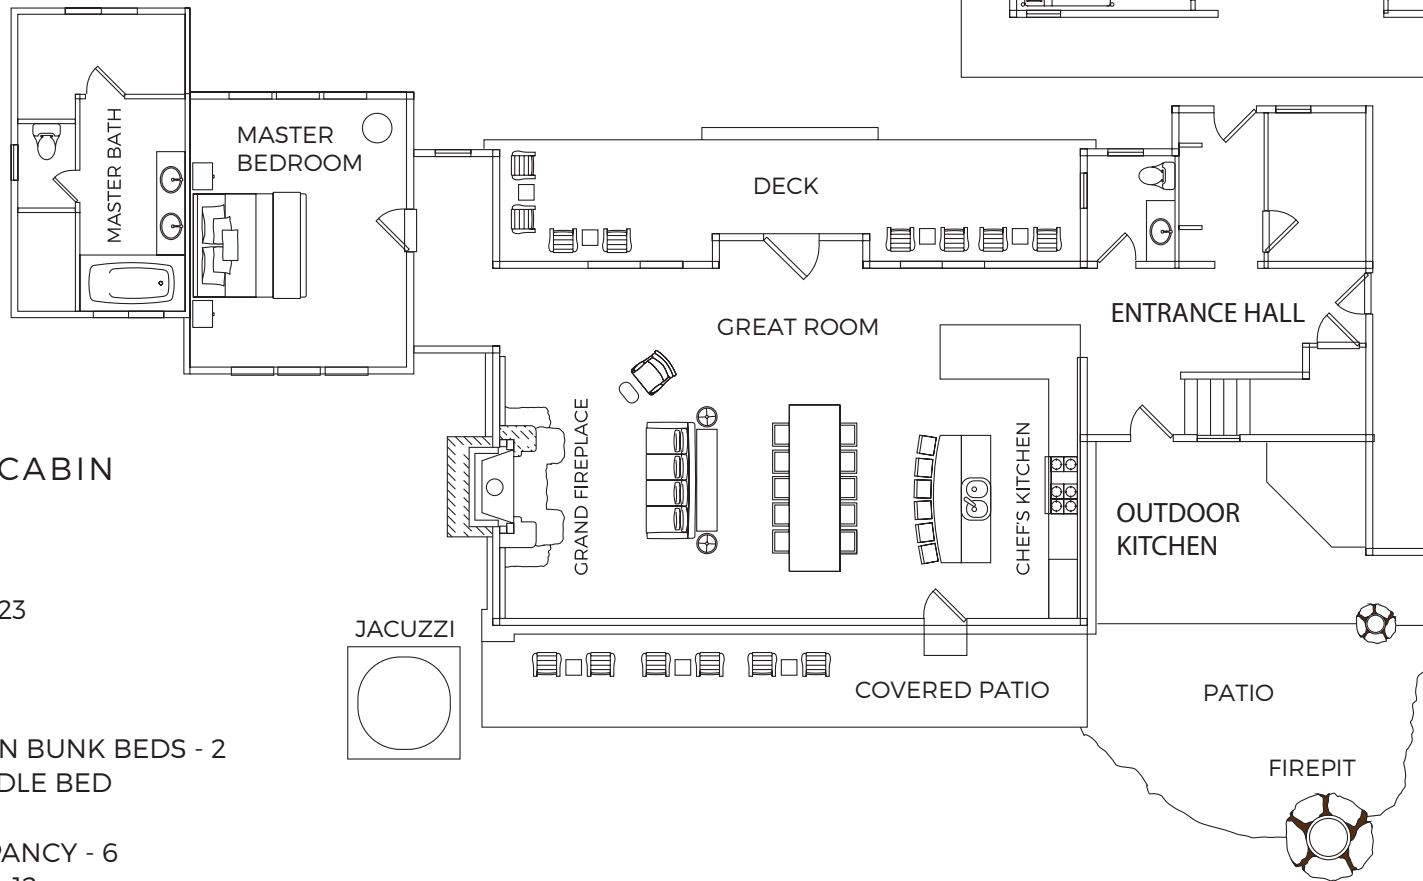

LODGE & SPA
AT BRUSH CREEK RANCH

HOMESTEAD CABIN

- BEDROOMS - 3
- BATHROOMS - 3.5
- SQUARE FEET - 4,023
- STORIES - 2
- BEDS - KING
- QUEEN
- QUEEN/TWIN BUNK BEDS - 2
- TWIN TRUNDLE BED

STANDARD OCCUPANCY - 6
MAX OCCUPANCY - 12