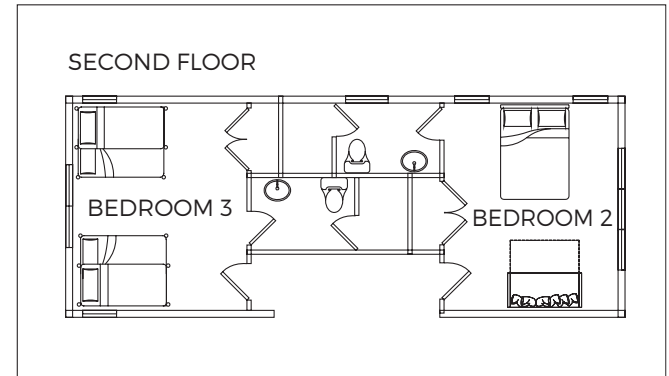

LODGE & SPA
AT BRUSH CREEK RANCH

HOMESTEAD CABIN

- BEDROOMS - 3
- BATHROOMS - 3.5
- SQUARE FEET - 4,023
- STORIES - 2
- BEDS - KING
- QUEEN
- QUEEN/TWIN BUNK BEDS - 2
- TWIN TRUNDLE BED

STANDARD OCCUPANCY - 6
MAX OCCUPANCY - 12