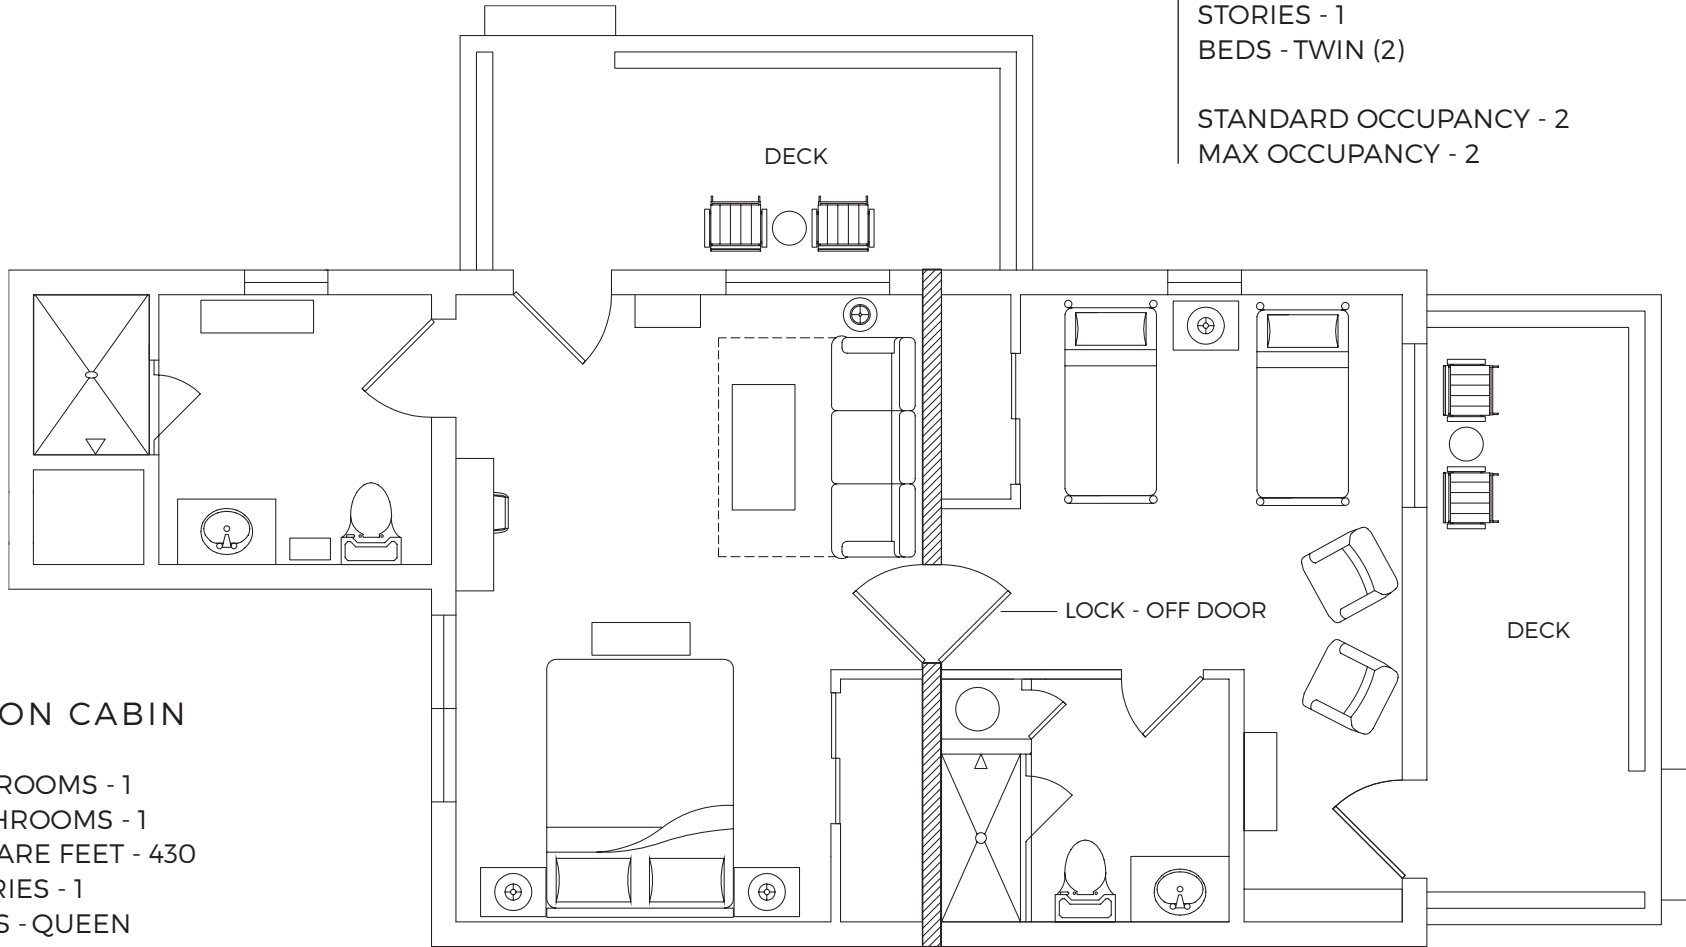

JADE CABIN

BEDROOMS - 1
BATHROOMS - 1
SQUARE FEET - 217
STORIES - 1
BEDS - TWIN (2)

STANDARD OCCUPANCY - 2
MAX OCCUPANCY - 2

BISON CABIN

BEDROOMS - 1
BATHROOMS - 1
SQUARE FEET - 430
STORIES - 1
BEDS - QUEEN
QUEEN SLEEPER SOFA

STANDARD OCCUPANCY - 2
MAX OCCUPANCY - 4