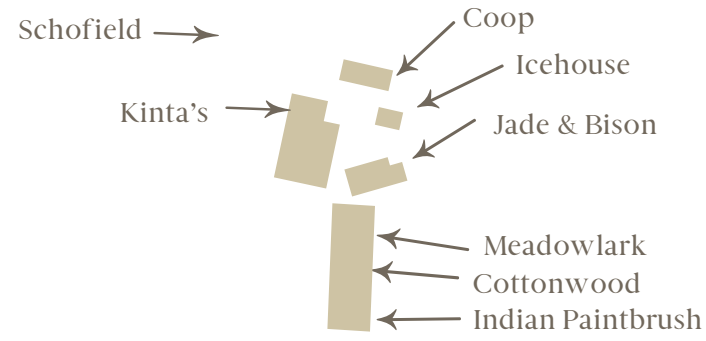

### RENDEZVOUS CAMP CABIN SUITES

# LODGE & SPA AT BRUSH CREEK RANCH

Lodge & Spa Gun Club

Approximately 2 Miles  
from Rendezvous Camp

## RENDEZVOUS CAMP

Ranch  
Entrance

To Mustang  
Outdoor Arena

Hawkin's House

Iconic Rock