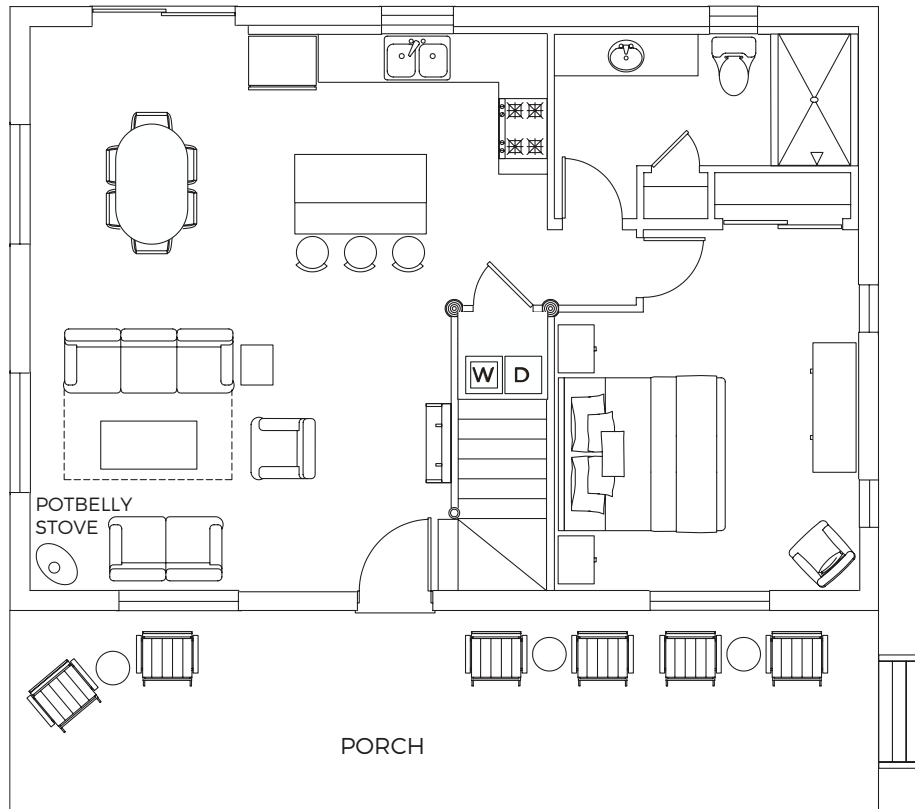

**RAINBOW CABIN**

BEDROOMS - 2  
 BATHROOMS - 2  
 SQUARE FEET - 1,192  
 STORIES - 2  
 BEDS - KING  
 QUEEN/TWIN BUNK

STANDARD OCCUPANCY - 4  
 MAX OCCUPANCY - 7

MAIN FLOOR

SECOND FLOOR