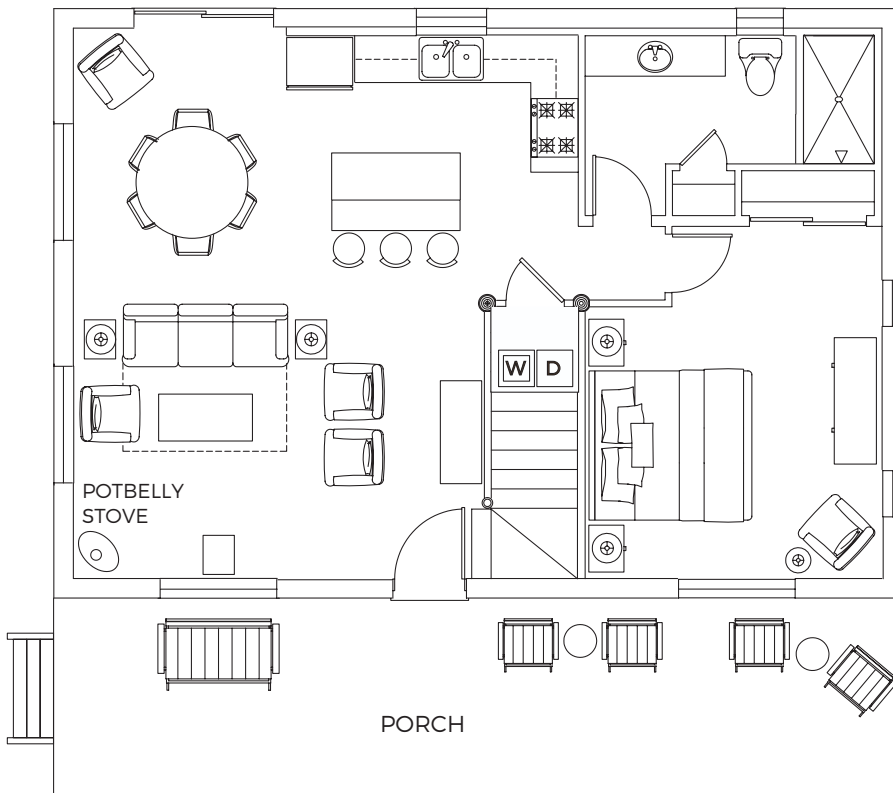

SHERIFF'S CABIN

BEDROOMS - 3
 BATHROOMS - 2
 SQUARE FEET - 1,192
 STORIES - 2
 BEDS - KING
 QUEEN
 QUEEN/TWIN BUNK
 QUEEN SLEEPER SOFA

STANDARD OCCUPANCY - 6
 MAX OCCUPANCY - 9

MAIN FLOOR

SECOND FLOOR