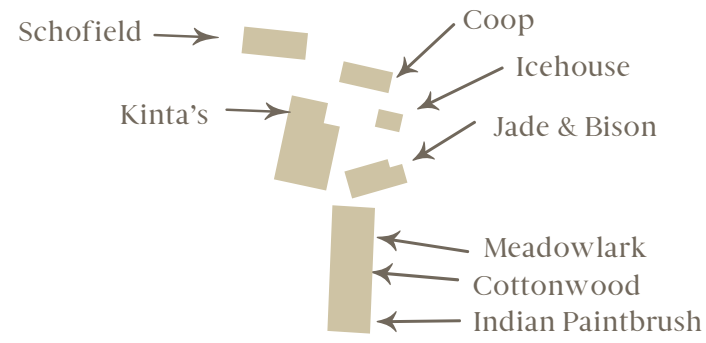

RENDEZVOUS CAMP CABIN SUITES

LODGE & SPA AT BRUSH CREEK RANCH

Lodge & Spa Gun Club

Approximately 2 Miles
from Rendezvous Camp

VISTA CAMP

Grandview Cabin

Gameview Cabin

Falcon's Peak Overlook Deck

ANGLERS CAMP

Brookie Cabin

Kokanee Cabin

Rainbow Cabin

Anglers Cabin

Peryam

Armstrong

Yoakum

Ranch
Entrance

To Mustang
Outdoor Arena

Hawkin's House

Iconic Rock