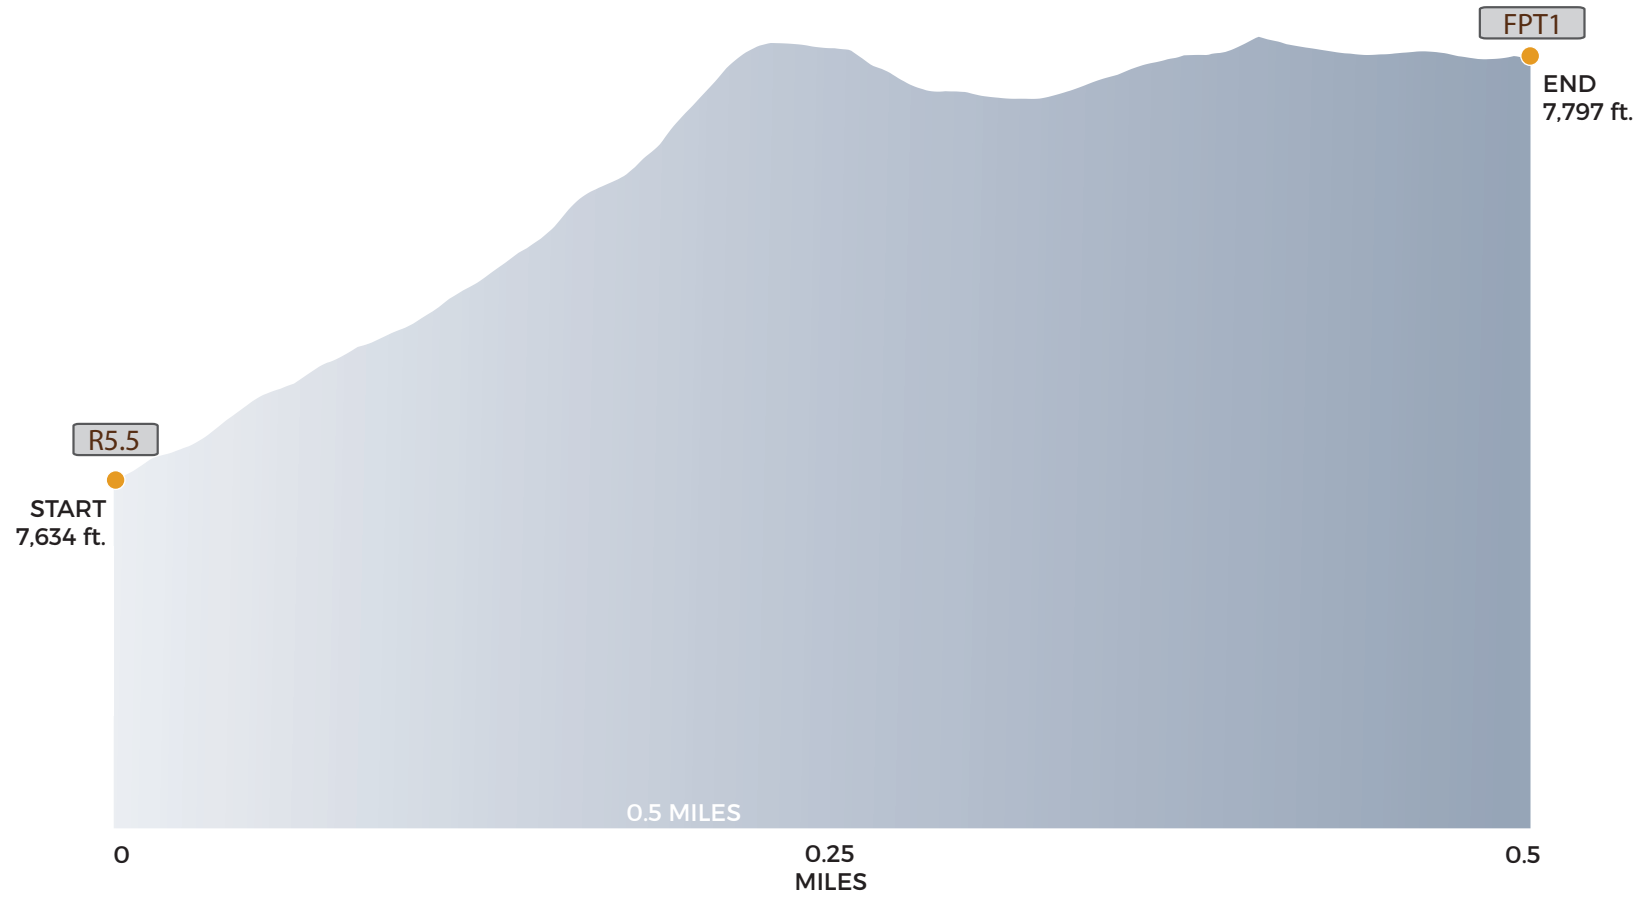

 **BRUSH CREEK RANCH**
FALCON'S PEAK

 D	—————	Falcon Point
 L	—————	Vista Camp