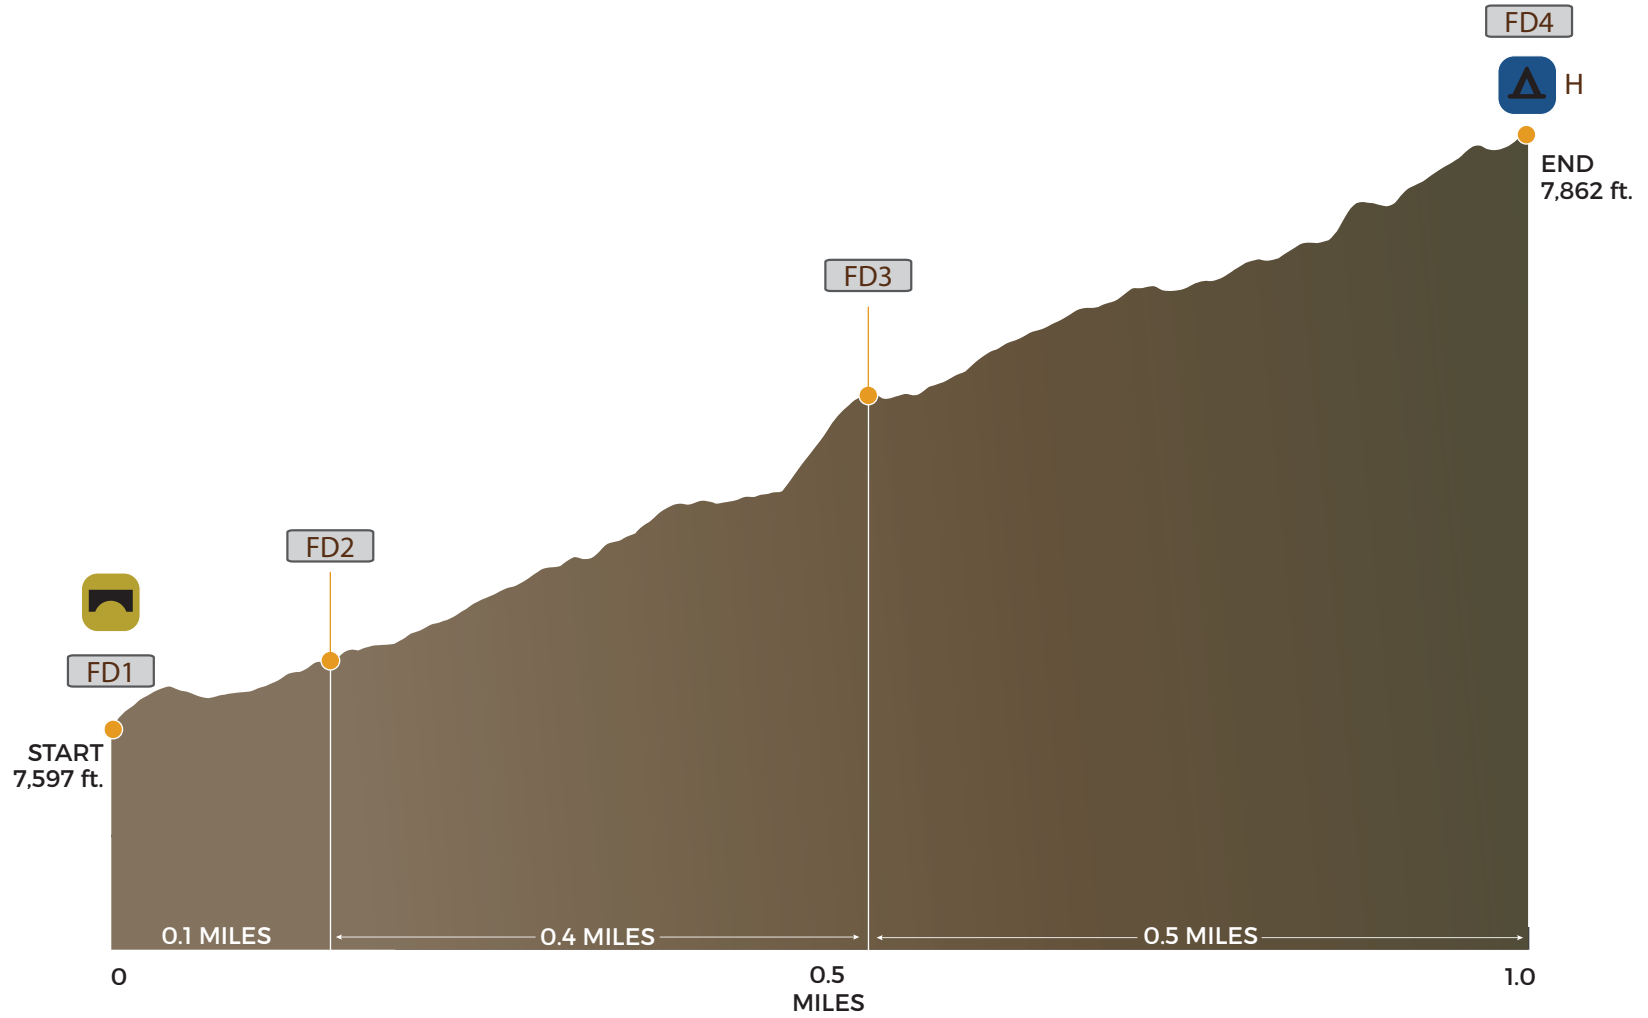

BRUSH CREEK RANCH

FRANCIS DRAW

-  Swing Bridge
-  Intersection with Smalls Trail & Yoakum Trail
-  Intersection with Francis Draw Spur Connector
-  Francis Yurt & Francis Draw Pond
-  Intersection with Francis Draw Spur Trail