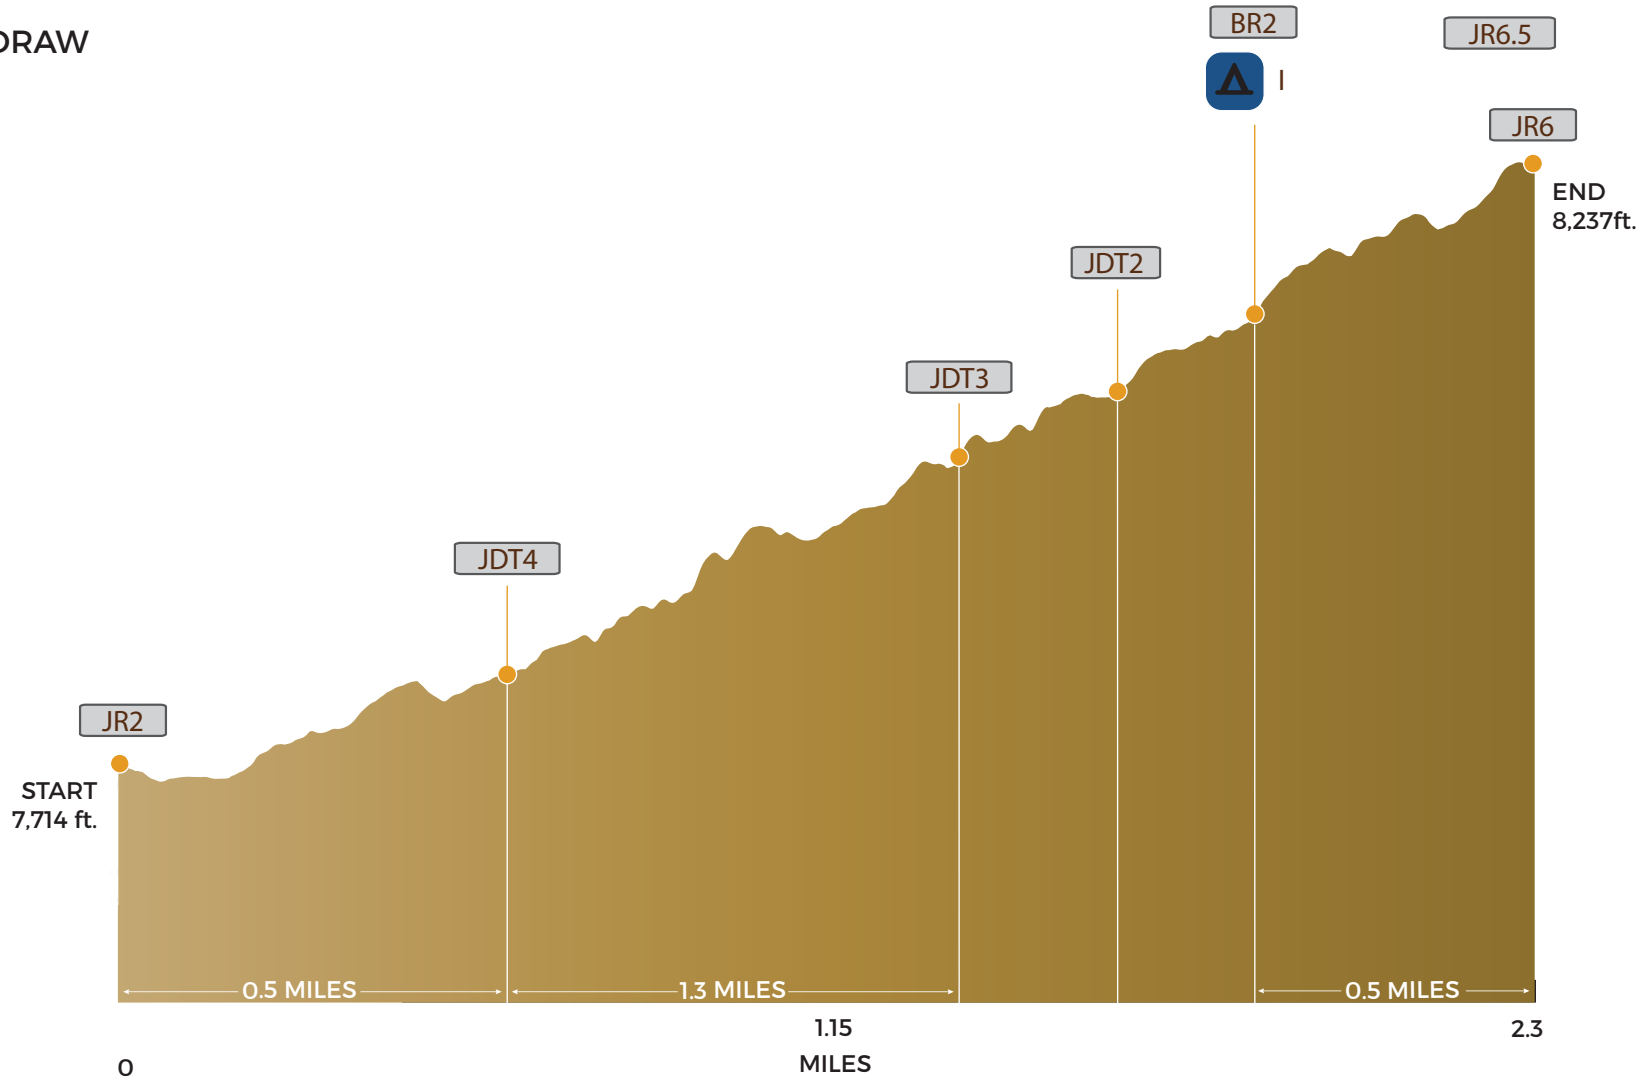

# BRUSH CREEK RANCH

## JIM DRAW

- JR2 — Intersection with Jim Ridge Trail
- JDT4 — Intersection with Barrett Ridge Trail
- JDT2 — Upper Jim Draw Pond
- BR2 — Intersection with Barrett Ridge Trail
- I — Jim Draw Yurt
- JR6 — Intersection with Jim Ridge Trail & Boundary Trail