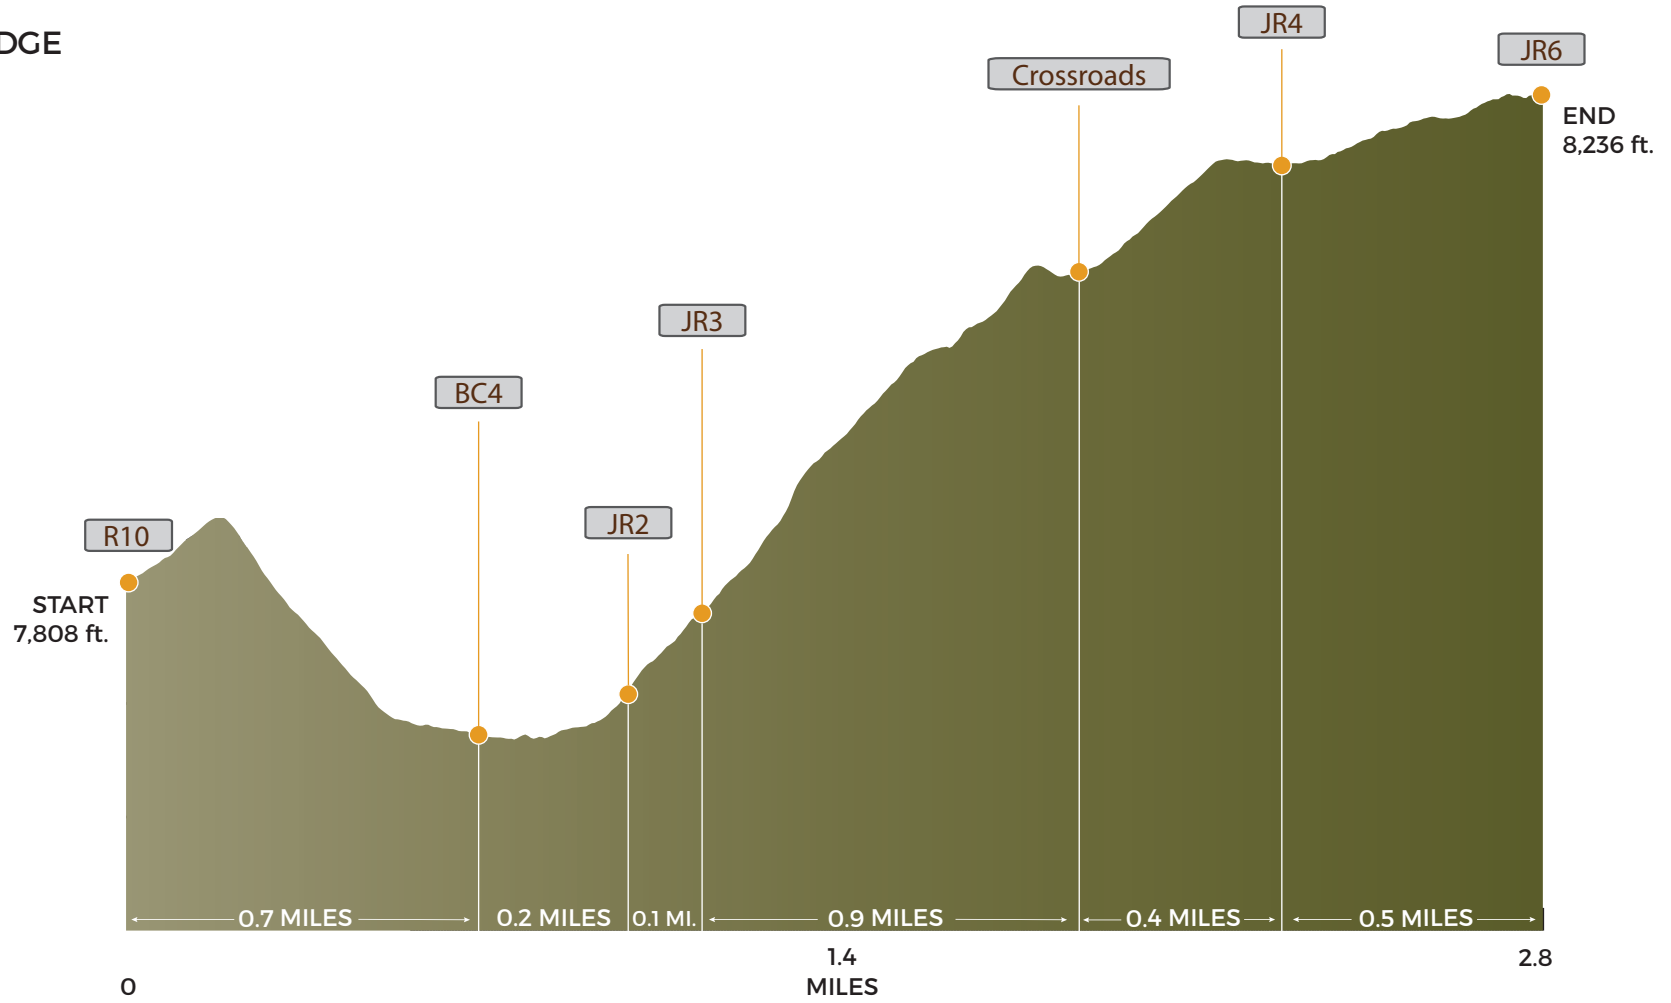

# BRUSH CREEK RANCH

## JIM RIDGE

- R10** — Intersection with Brush Creek Ranch Rd.
- BC4** — Intersection with Brush Creek Trail
- JR2** — Intersection with Jim Draw Trail
- JR3** — Intersection with Yoakum Ridge Trail
- Crossroads** — Intersection with Francis Draw Trail & Francis Draw Spur Connector
- JR4** — Left to Jim Draw Yurt 0.3 miles
- JR6** — Intersection with Jim Draw Trail & Boundary Trail