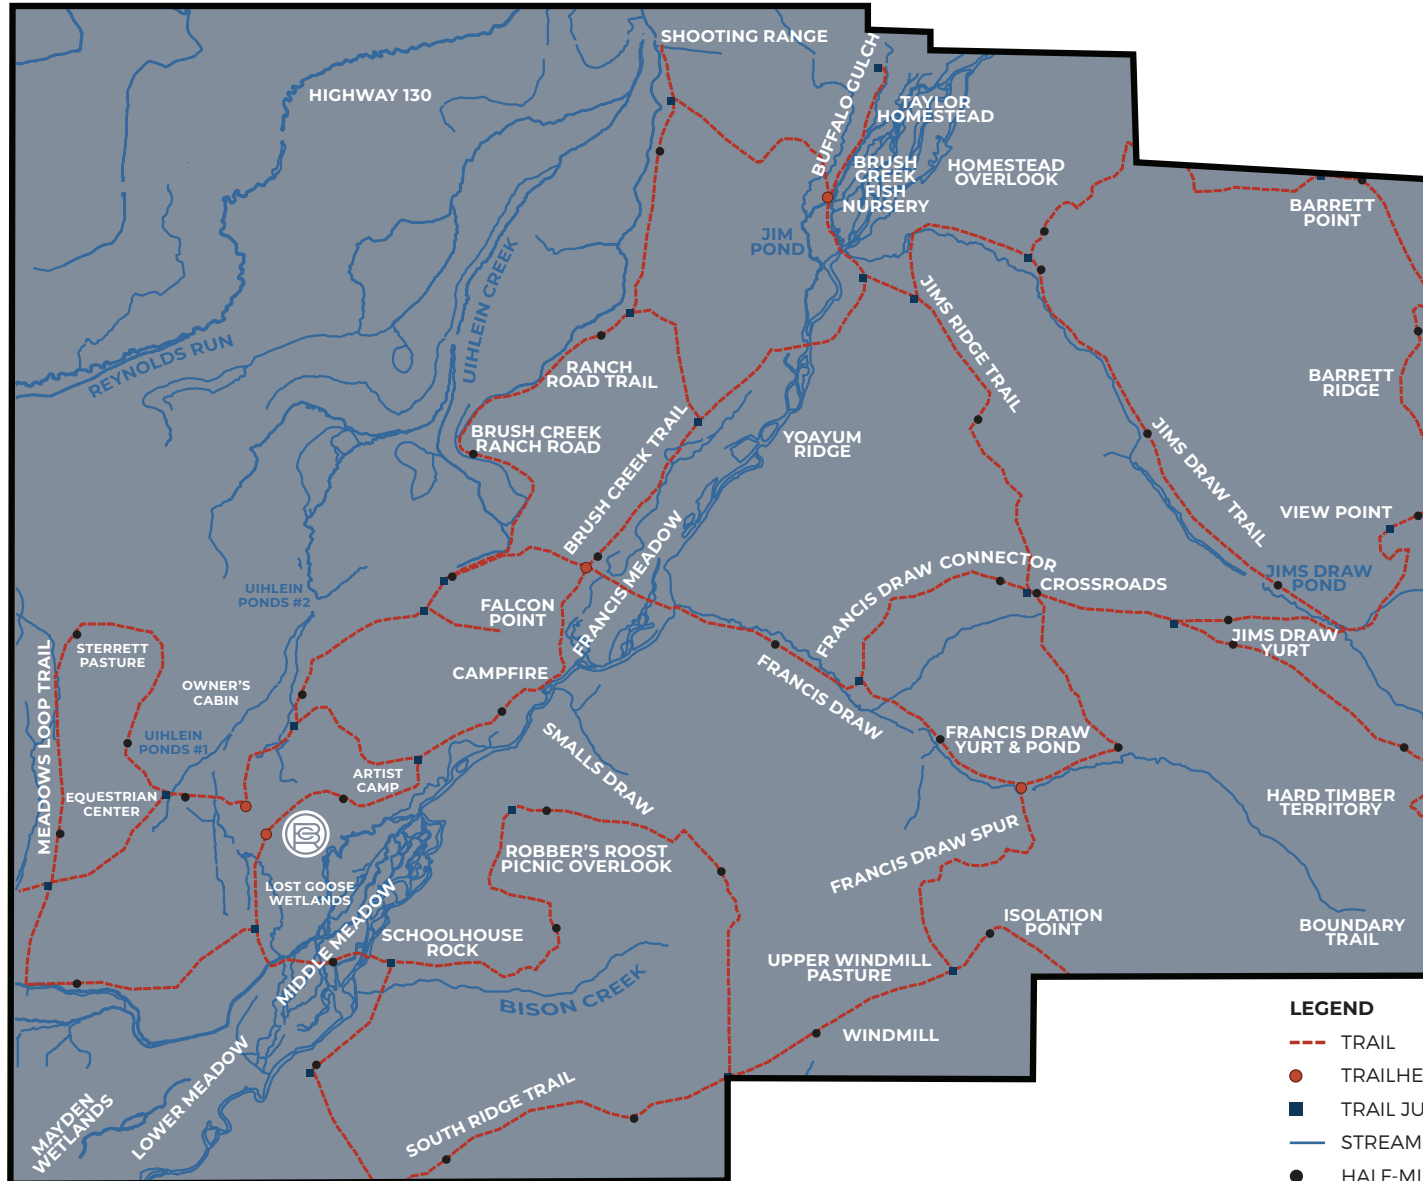

BRUSH CREEK

LUXURY RANCH COLLECTION

TRAIL MAP

LEGEND

- TRAIL
- TRAILHEAD SIGN/MAP
- TRAIL JUNCTION SIGN
- STREAM
- HALF-MILE TRAIL MARKER