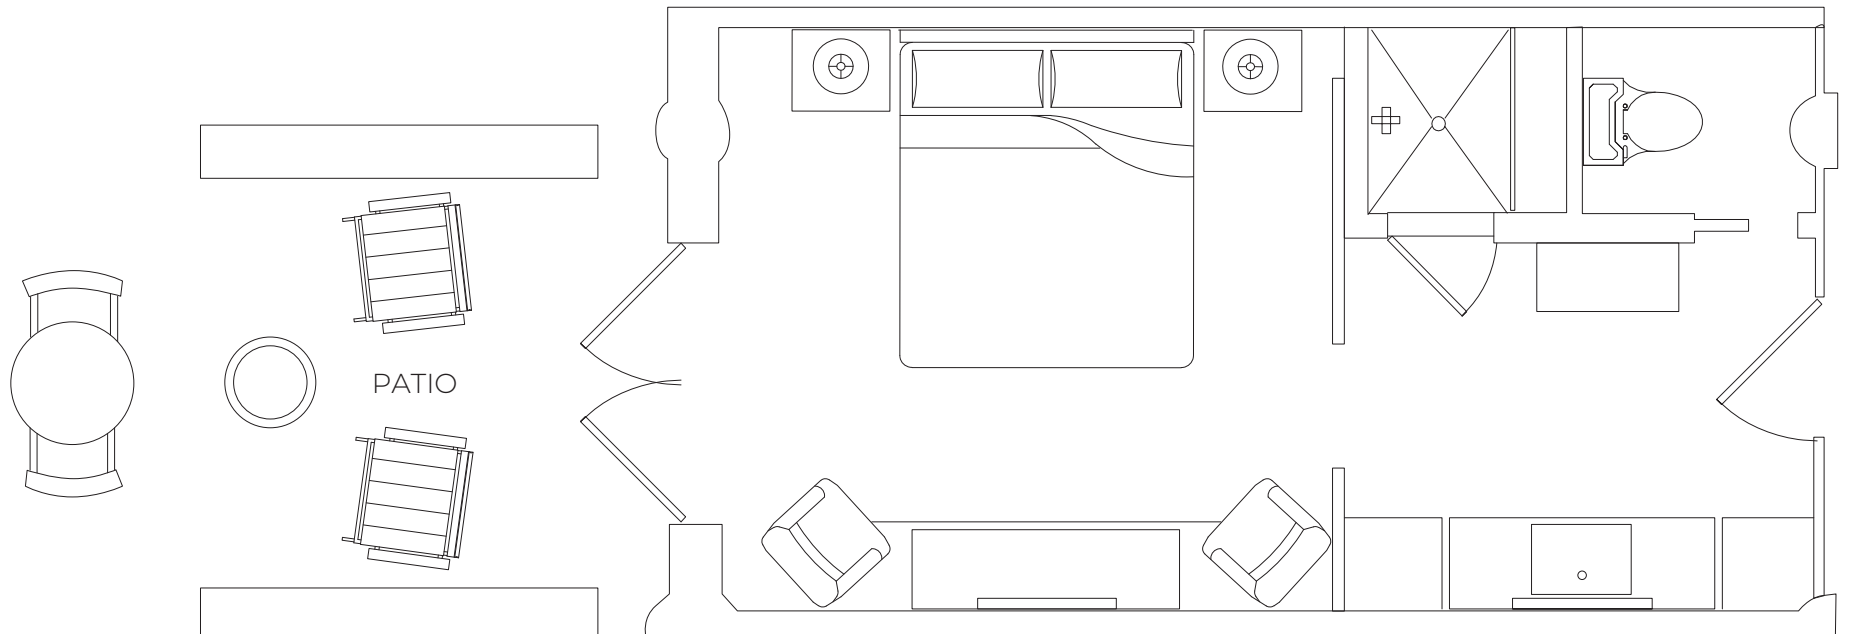

STANDARD OCCUPANCY - 2
MAX OCCUPANCY - 2

SQUARE FEET - 552
STANDARD OCCUPANCY - 2
MAX OCCUPANCY - 2

TRAILHEAD LODGE
PATIO KING GUEST ROOMS

SQUARE FEET - 300
STANDARD OCCUPANCY - 2
MAX OCCUPANCY - 2

TRAILHEAD LODGE
KING GUEST ROOMS