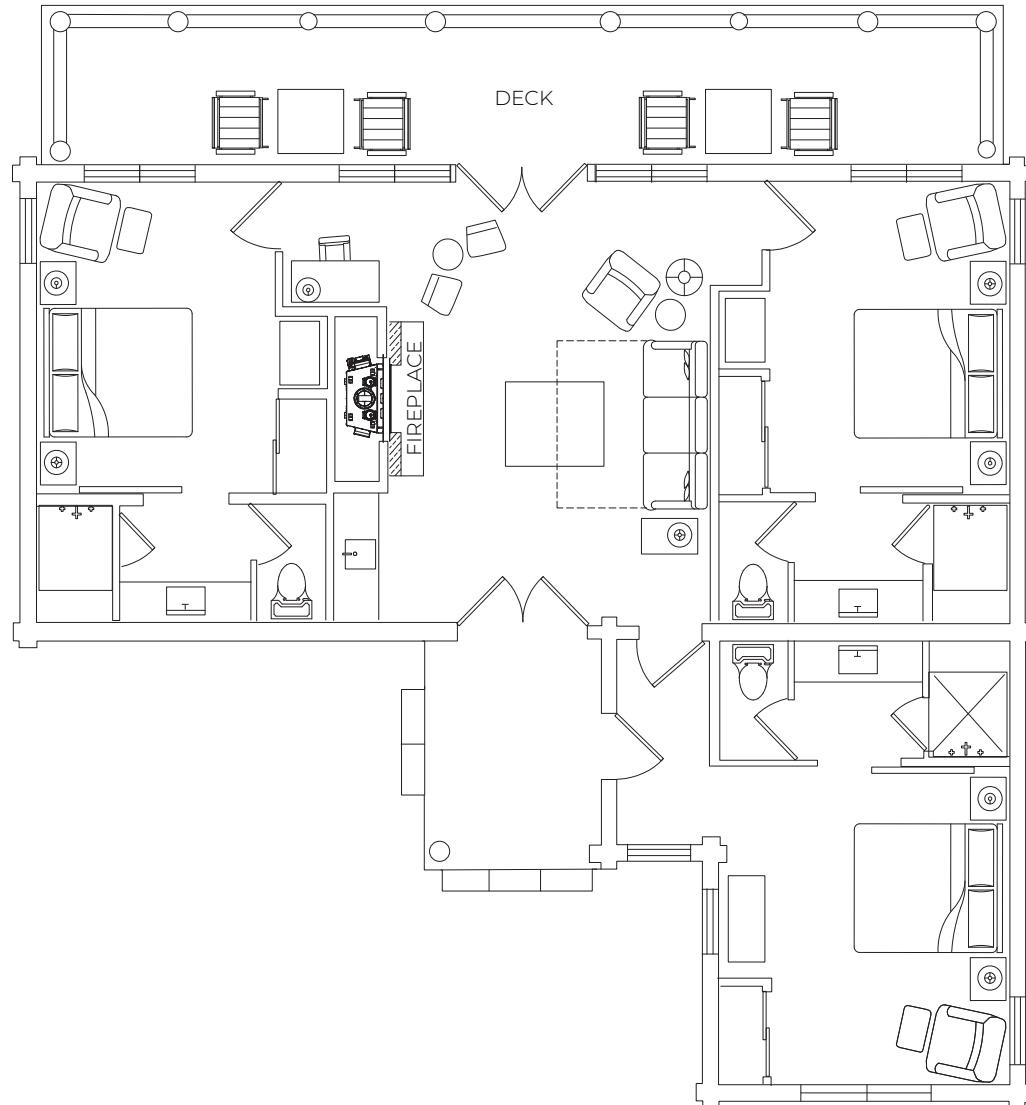

BLACKSMITH CABIN

BEDROOMS - 3

BATHROOMS - 3

SQUARE FEET - 1,517

STORIES - 1

BEDS - KING

KING

KING

QUEEN SLEEPER SOFA

STANDARD OCCUPANCY - 6

MAX OCCUPANCY - 8