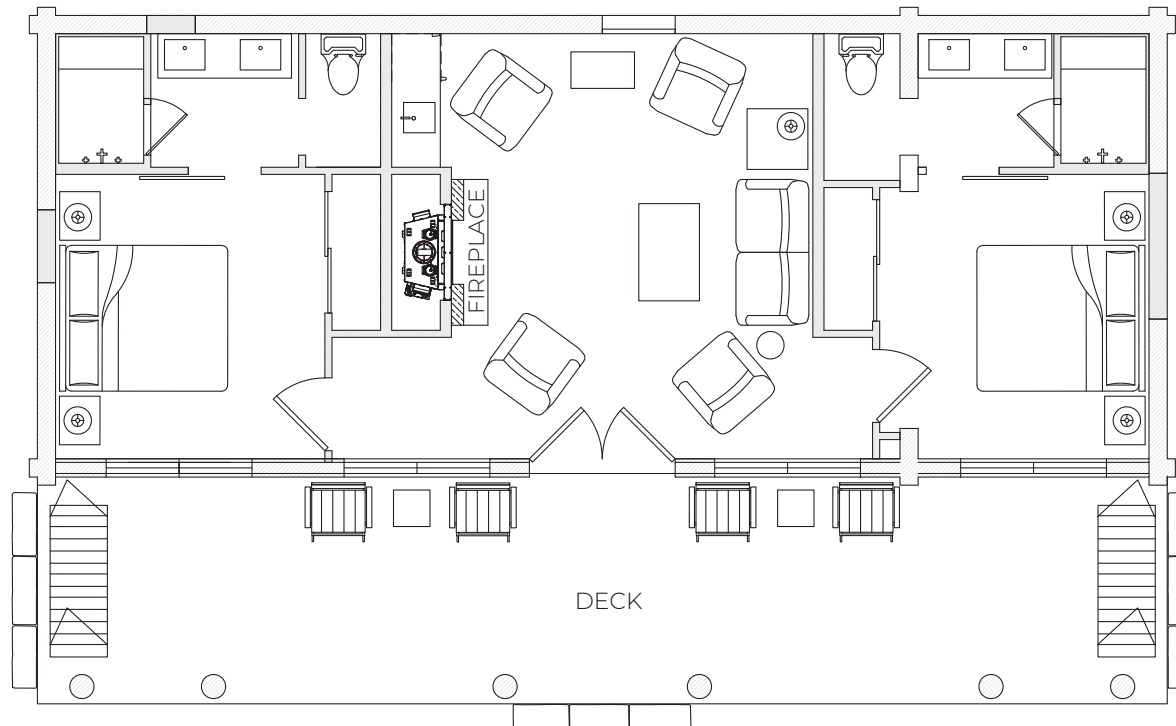

STANDARD OCCUPANCY - 4

MAX OCCUPANCY - 6

SCHOFIELD CABIN

BEDROOMS - 2
BATHROOMS - 2
SQUARE FOOTAGE - 774
BEDS - KING
KING
QUEEN SLEEPER SOFA

STANDARD OCCUPANCY - 4
MAX OCCUPANCY - 6

STAGECOACH CABIN

BEDROOMS - 2
BATHROOMS - 2
SQUARE FEET - 737
STORIES - 1
BEDS - QUEEN (2)
 QUEEN SLEEPER SOFA