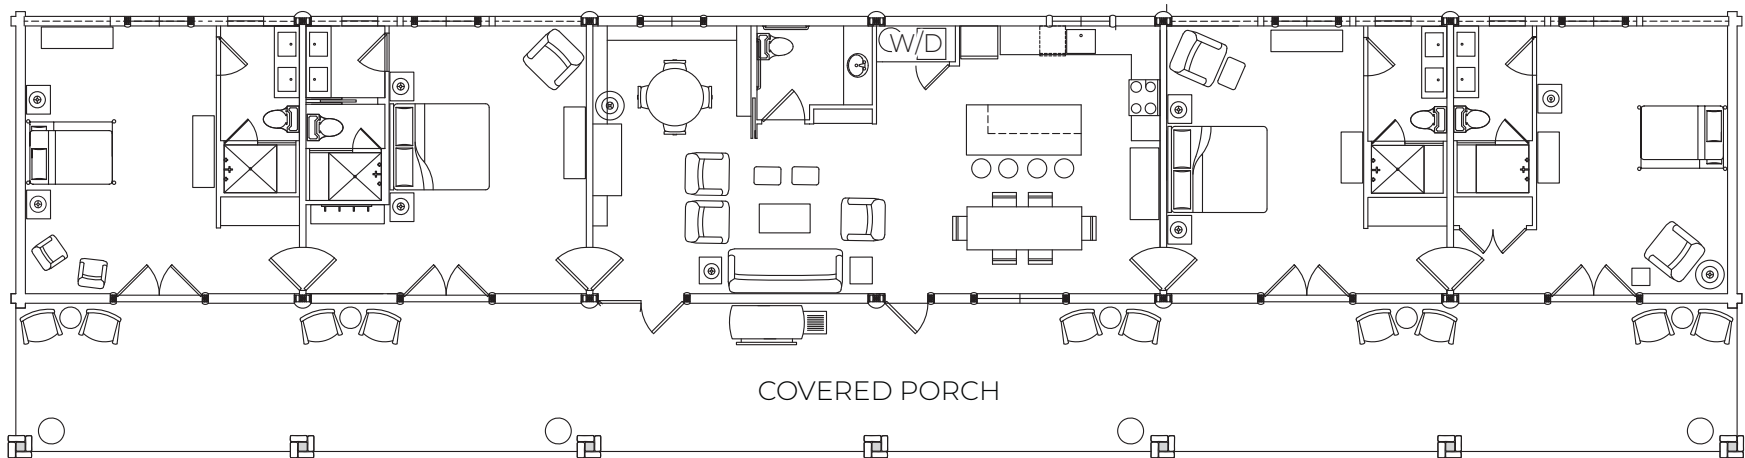

YOAKUM CABIN

BEDROOMS - 4
BATHROOMS - 4
SQUARE FOOTAGE - 2,400
BEDS - KING
KING
QUEEN / QUEEN BUNK
QUEEN / QUEEN BUNK

STANDARD OCCUPANCY - 8
MAX OCCUPANCY - 12

KINTA'S CABIN

BEDROOMS - 3
 BATHROOMS - 3
 SQUARE FEET - 1,536
 STORIES - 1
 BEDS - KING
 KING
 FULL/TWIN BUNK

ICE HOUSE
GUEST ROOM

BEDROOMS - 1
 BATHROOMS - 0
 SQUARE FEET - 130
 STORIES - 1
 BEDS - QUEEN

STANDARD OCCUPANCY - 6
 MAX OCCUPANCY - 9

ICE HOUSE GUEST ROOM

LODGE & SPA
AT BRUSH CREEK RANCH

HOMESTEAD CABIN

- BEDROOMS - 3
- BATHROOMS - 3.5
- SQUARE FEET - 4,023
- STORIES - 2
- BEDS - KING
- QUEEN
- QUEEN / TWIN BUNK BEDS - 2
- TWIN DAYBED / TRUNDLE

STANDARD OCCUPANCY - 6
MAX OCCUPANCY - 12

BLACKSMITH CABIN