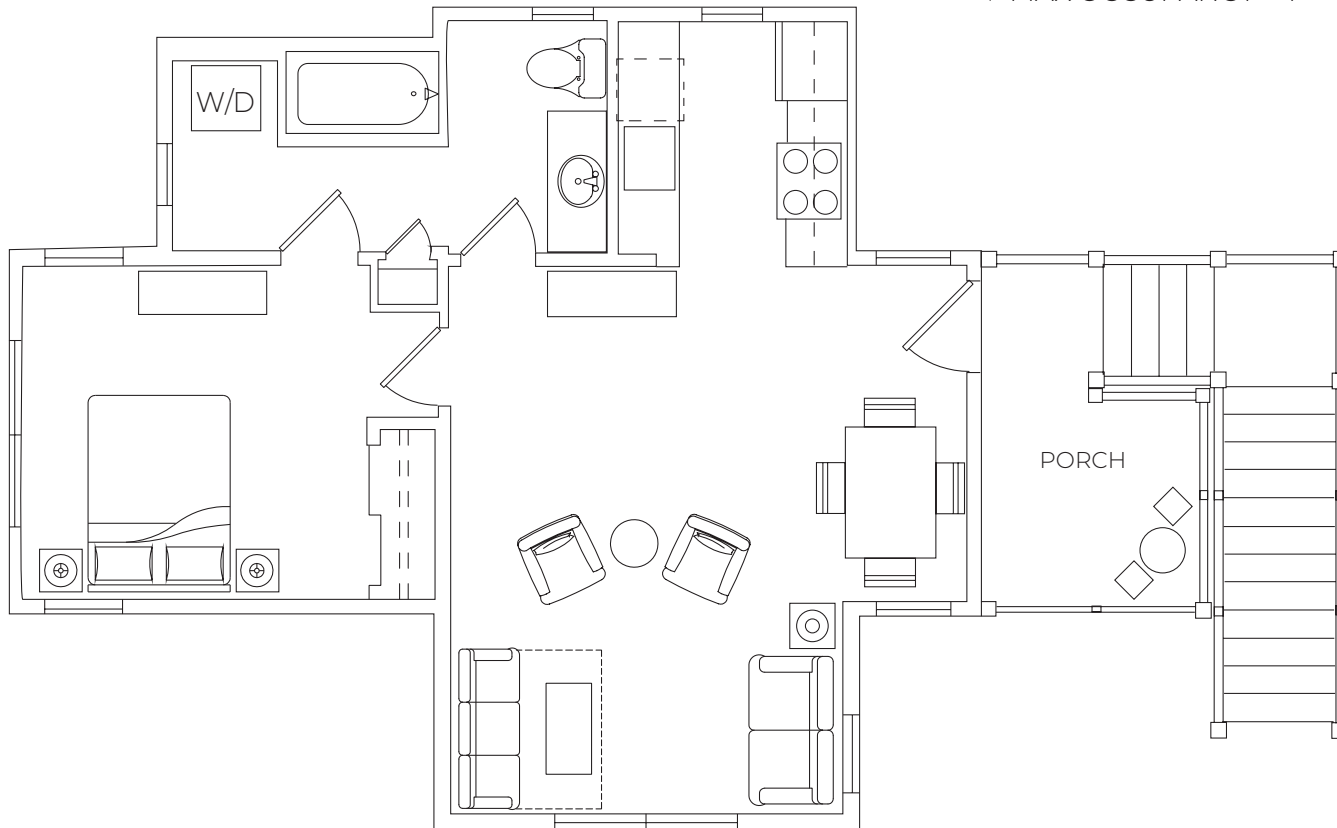

TENDERFOOT CABIN

BEDROOMS - 1
BATHROOMS - 1
SQUARE FEET - 657
BEDS - QUEEN
QUEEN SLEEPER SOFA

STANDARD OCCUPANCY - 2
MAX OCCUPANCY - 4