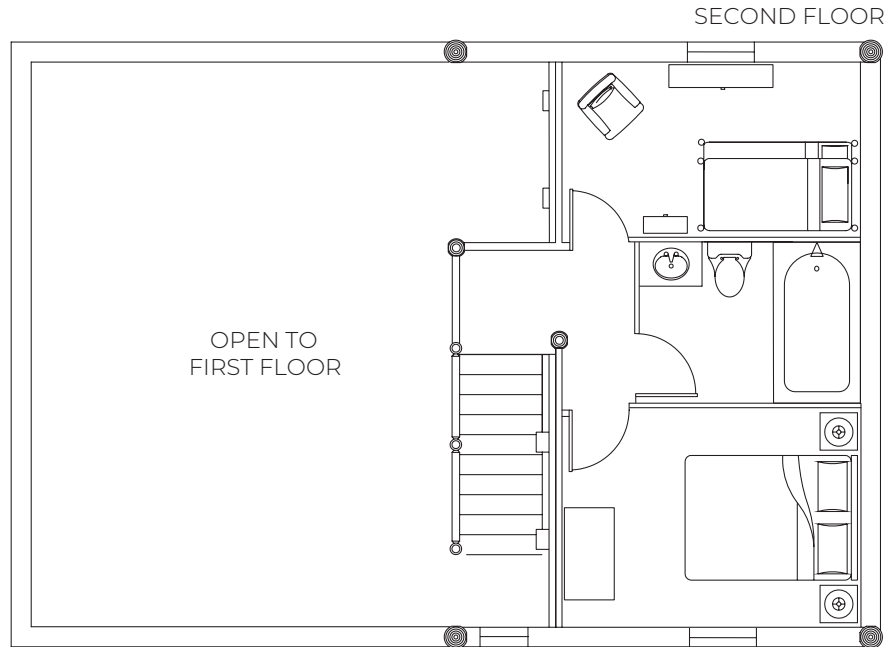

STANDARD OCCUPANCY - 6
 MAX OCCUPANCY - 9

MAIN FLOOR

SECOND FLOOR

ANGLERS CABIN

BEDROOMS - 3
 BATHROOMS - 2
 SQUARE FEET - 1,192
 STORIES - 2
 BEDS - KING
 QUEEN
 TWIN / TWIN BUNK
 QUEEN SLEEPER SOFA

STANDARD OCCUPANCY - 6
 MAX OCCUPANCY - 8