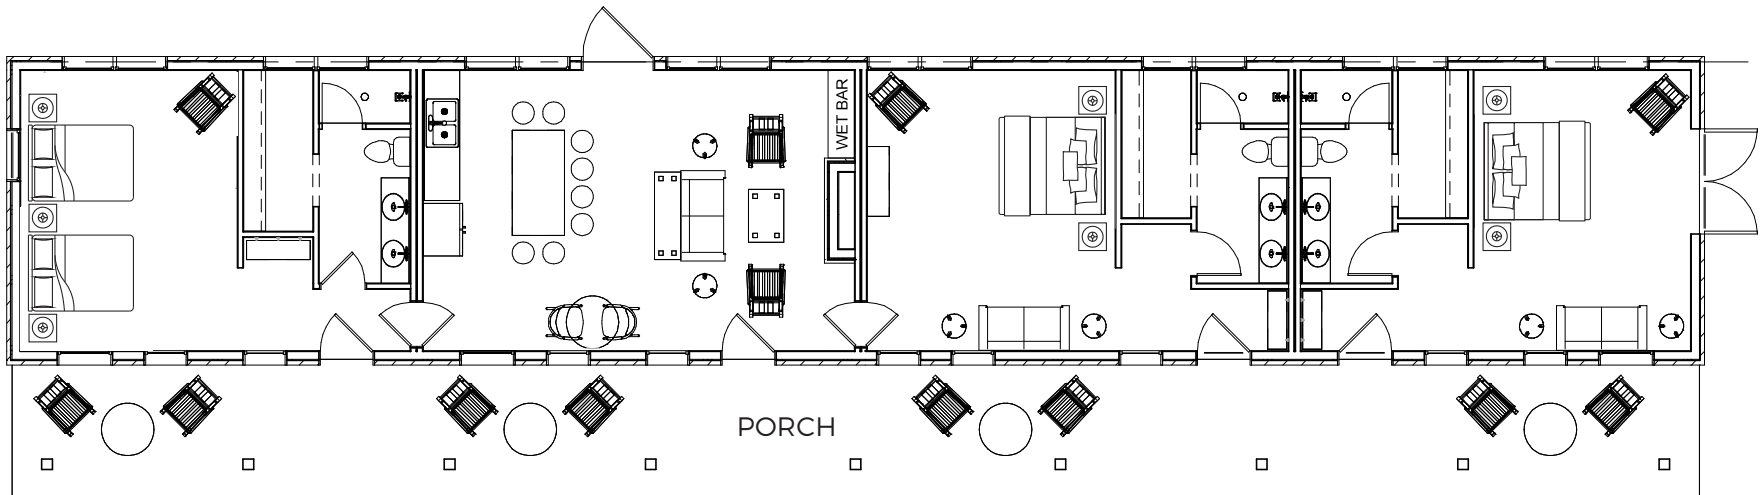

STANDARD OCCUPANCY - 6

MAX OCCUPANCY - 8

MEYERS CABIN

BEDROOMS - 3
BATHROOMS - 3
SQUARE FOOTAGE - 1,529
BEDS - KING
KING
QUEEN
QUEEN

STANDARD OCCUPANCY - 6
MAX OCCUPANCY - 8

SHERIFF'S CABIN

BEDROOMS - 3
 BATHROOMS - 2
 SQUARE FEET - 1,192
 STORIES - 2
 BEDS - KING
 QUEEN
 QUEEN / TWIN BUNK
 QUEEN SLEEPER SOFA

BROOKIE CABIN

BEDROOMS - 3
 BATHROOMS - 2
 SQUARE FEET - 1,192
 STORIES - 2
 BEDS - KING
 QUEEN
 QUEEN / TWIN BUNK
 QUEEN SLEEPER SOFA

STANDARD OCCUPANCY - 6
 MAX OCCUPANCY - 9

MAIN FLOOR

SECOND FLOOR

GRANDVIEW CABIN