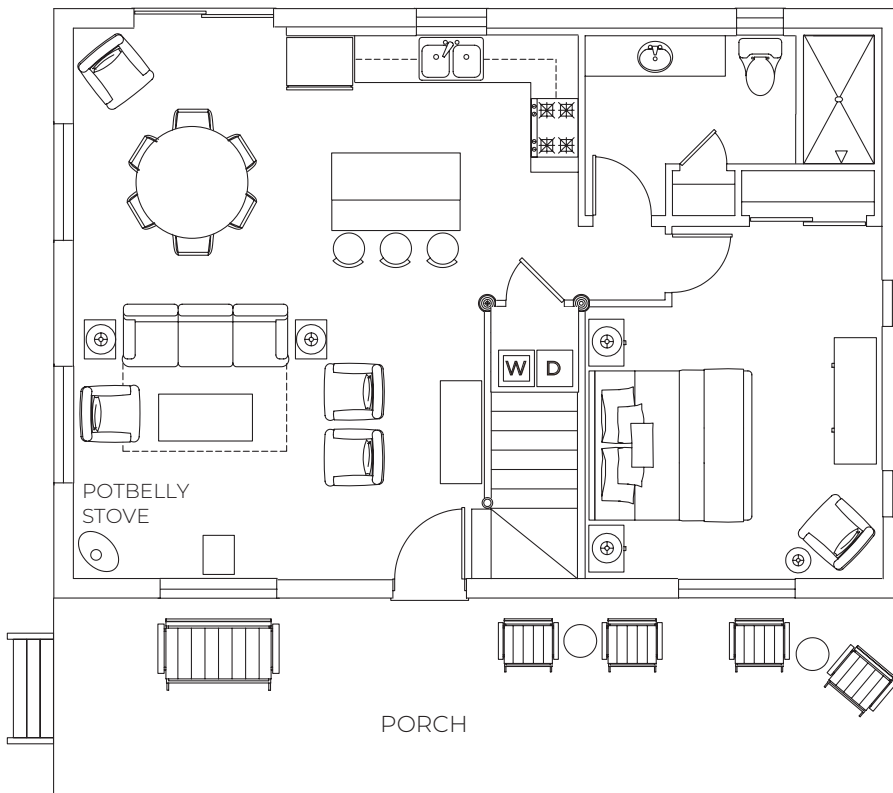

SHERIFF'S CABIN

BEDROOMS - 3
BATHROOMS - 2
SQUARE FEET - 1,192
STORIES - 2
BEDS - KING
      QUEEN
      QUEEN / TWIN BUNK
      QUEEN SLEEPER SOFA

STANDARD OCCUPANCY - 6
MAX OCCUPANCY - 9

MAIN FLOOR