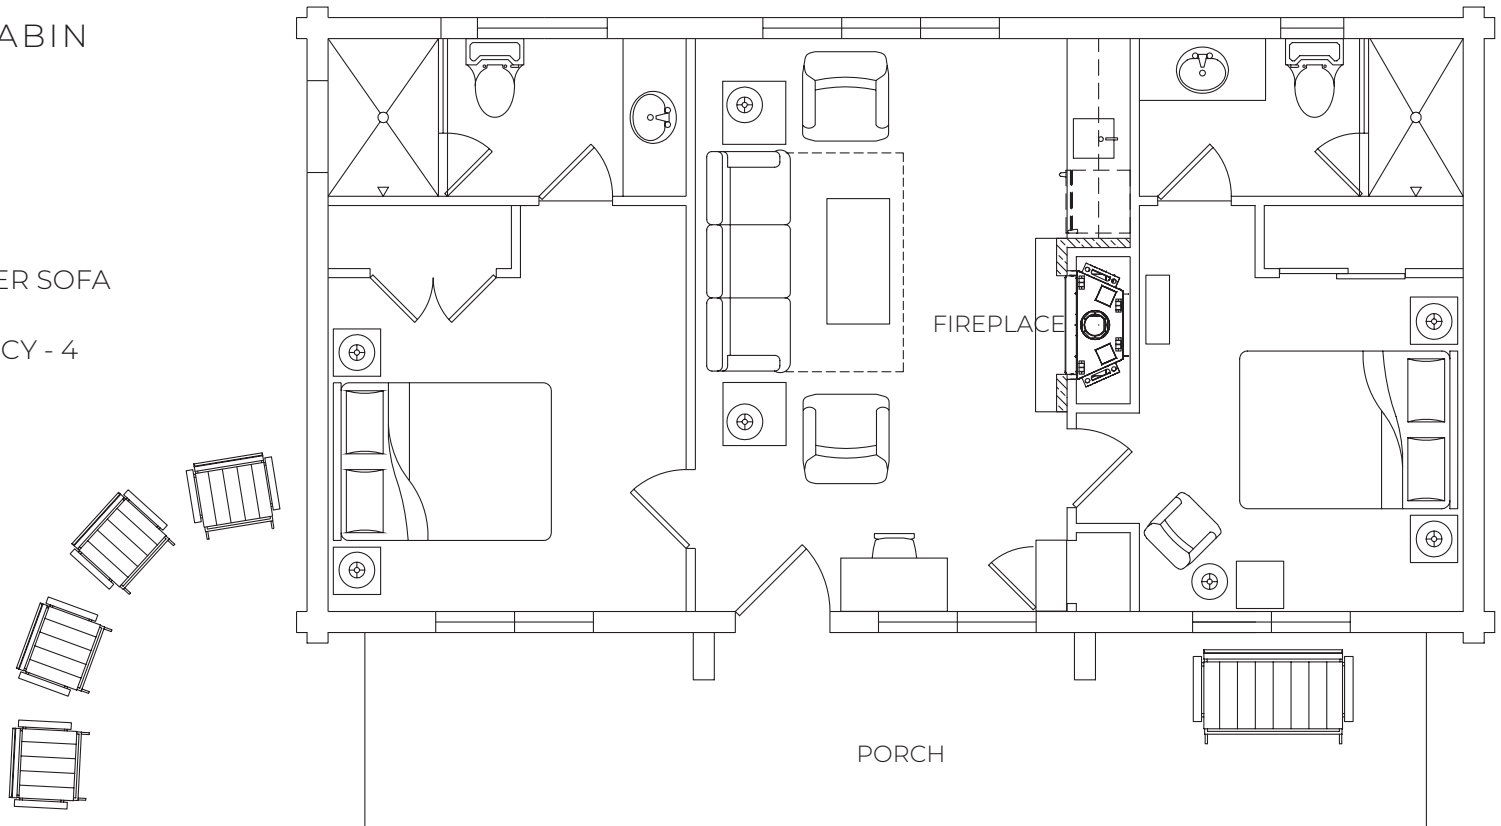

STAGECOACH CABIN

BEDROOMS - 2
BATHROOMS - 2
SQUARE FEET - 737
STORIES - 1
BEDS - QUEEN (2)
      QUEEN SLEEPER SOFA

STANDARD OCCUPANCY - 4
MAX OCCUPANCY - 6