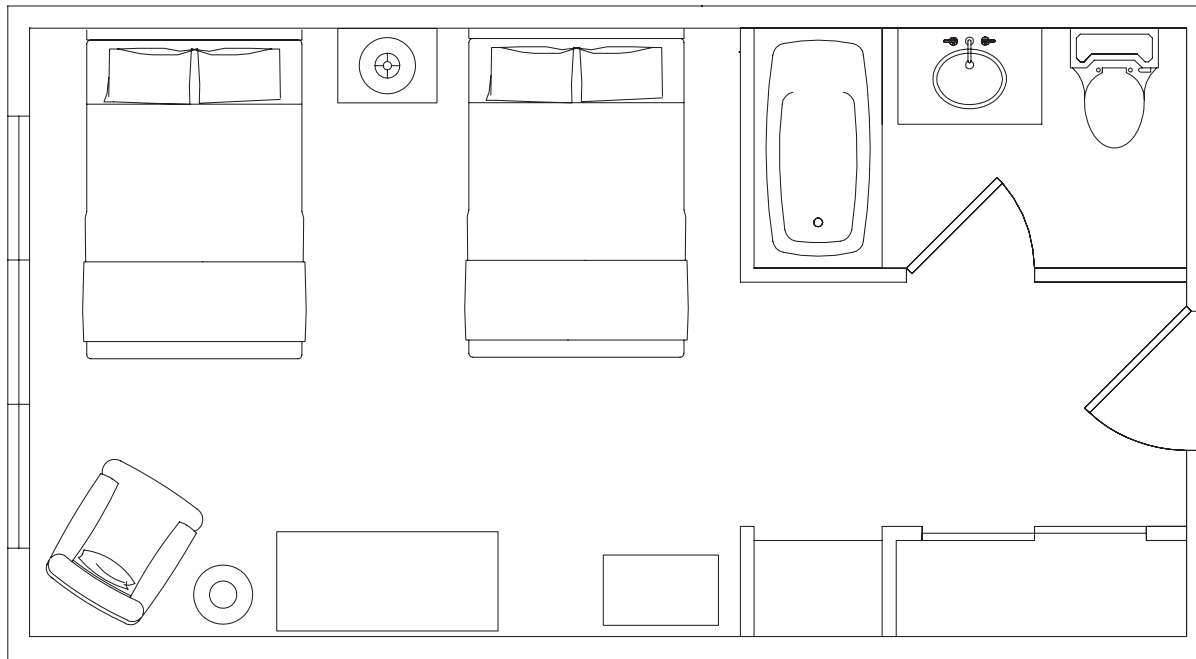

TRAILHEAD LODGE
DOUBLE GUEST ROOMS

BEDS - 1 QUEEN BED & 1 FULL BED
OR 2 FULL BEDS

SQUARE FEET - 288

STANDARD OCCUPANCY - 2

MAX OCCUPANCY - 4

* SHOWER/TUB WILL VARY