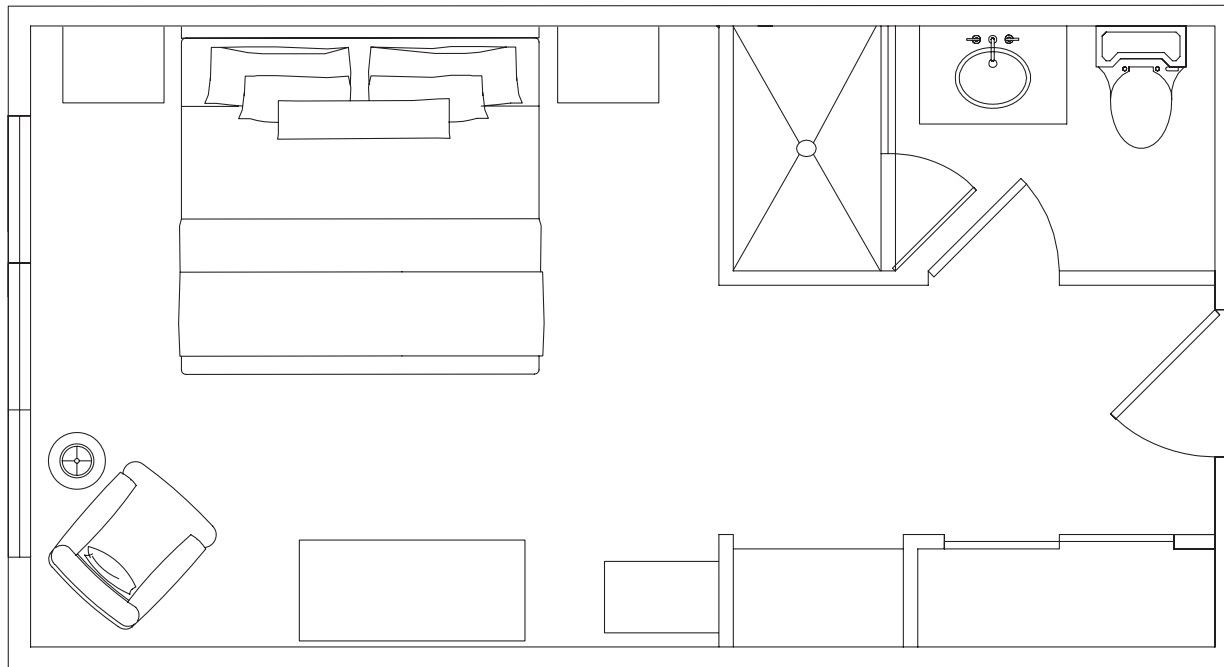

TRAILHEAD LODGE
KING GUEST ROOMS

SQUARE FEET - 288
STANDARD OCCUPANCY - 2
MAX OCCUPANCY - 2
* SHOWER/TUB WILL VARY