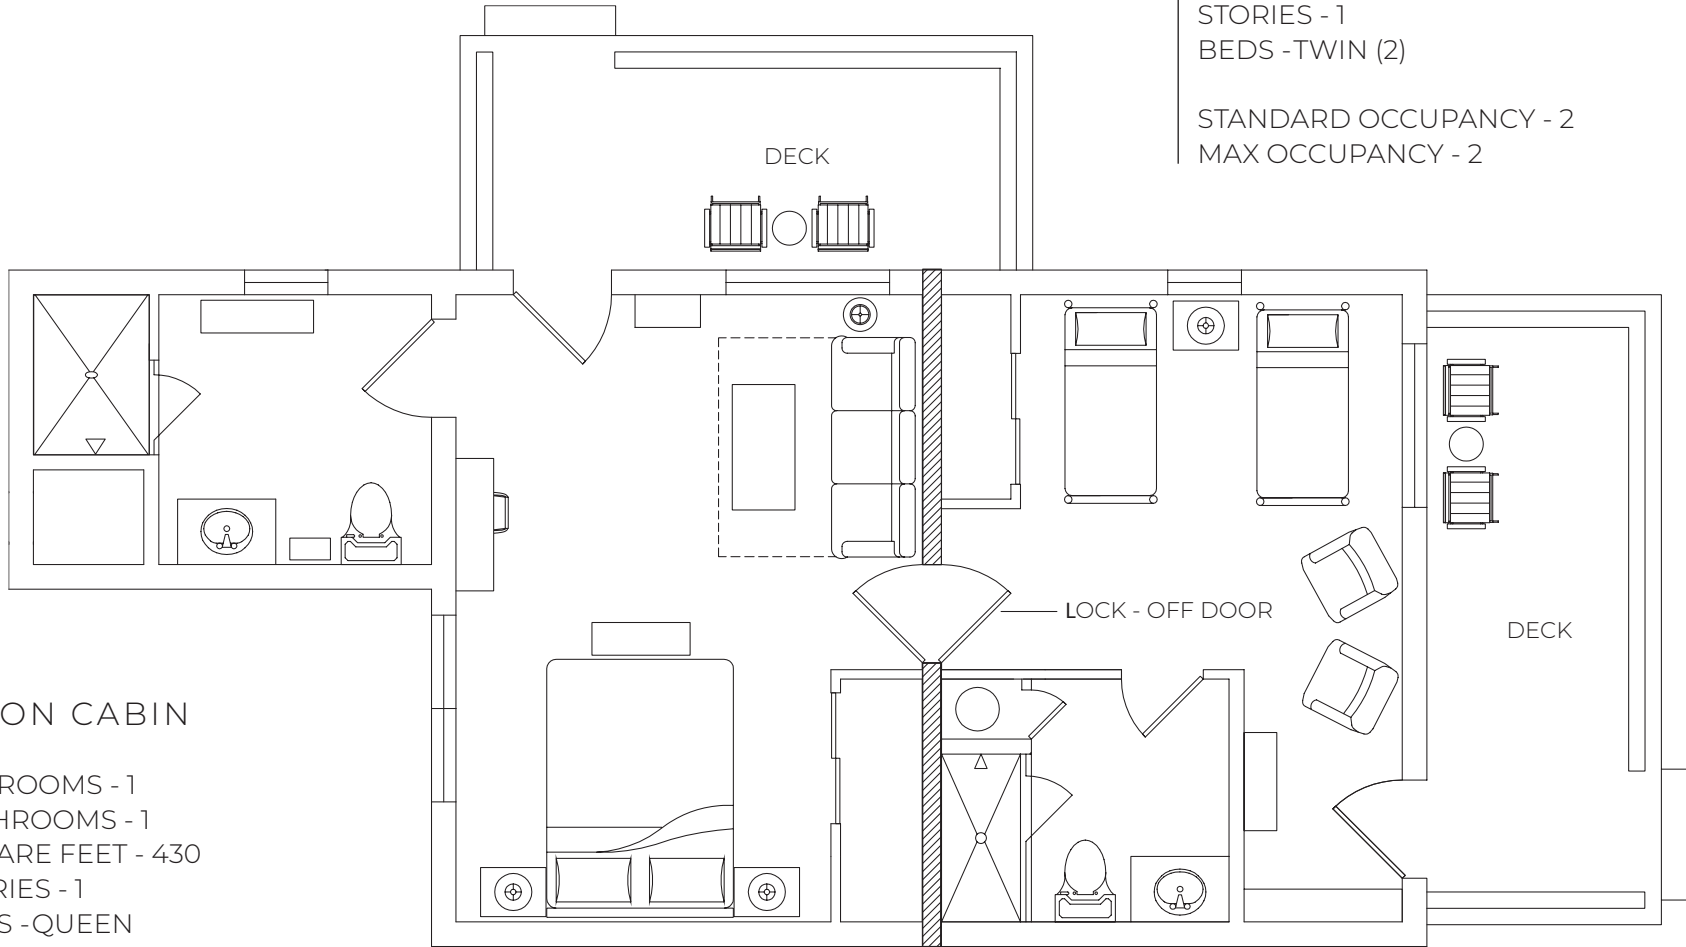

JADE CABIN

BEDROOMS - 1
BATHROOMS - 1
SQUARE FEET - 217
STORIES - 1
BEDS - TWIN (2)

STANDARD OCCUPANCY - 2
MAX OCCUPANCY - 2

BISON CABIN

BEDROOMS - 1
BATHROOMS - 1
SQUARE FEET - 430
STORIES - 1
BEDS - QUEEN
QUEEN SLEEPER SOFA

STANDARD OCCUPANCY - 2
MAX OCCUPANCY - 4