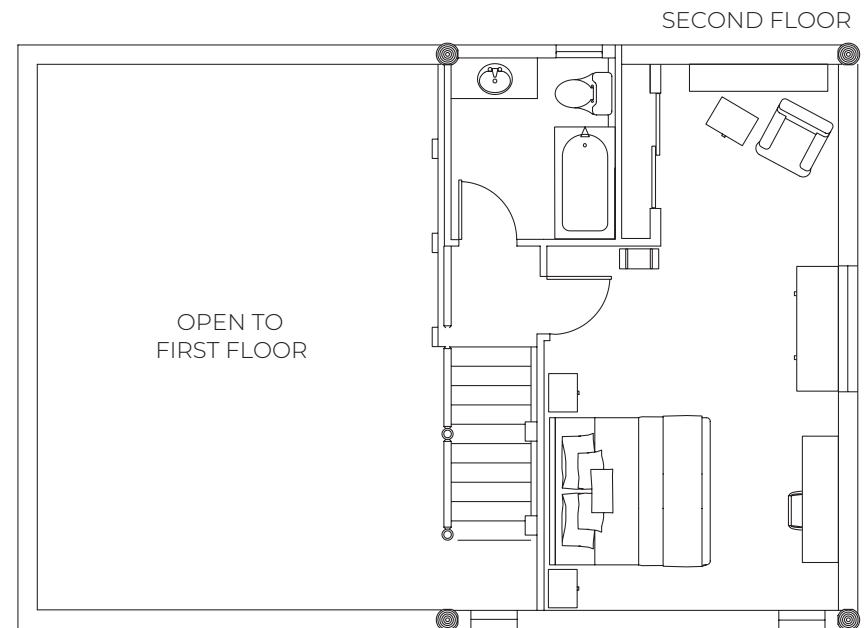

KOKANEE CABIN

BEDROOMS - 2
BATHROOMS - 2
(1 ACCESSIBLE WITH ROLL-IN SHOWER)

SQUARE FEET - 1,192

STORIES - 2

BEDS - KING (2)
QUEEN SLEEPER SOFA

STANDARD OCCUPANCY - 4

MAX OCCUPANCY - 6