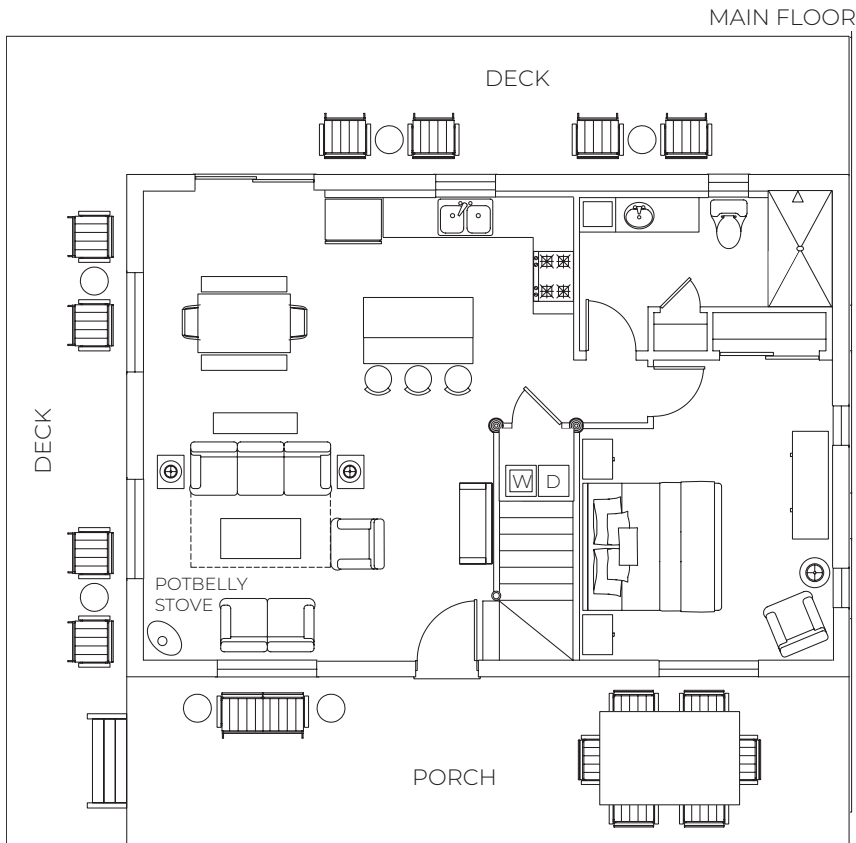

GRANDVIEW CABIN

BEDROOMS - 3
BATHROOMS - 2
SQUARE FEET - 1,192
STORIES - 2
BEDS - KING
QUEEN
TWIN / TWIN BUNK
QUEEN SLEEPER SOFA

STANDARD OCCUPANCY - 6
MAX OCCUPANCY - 8