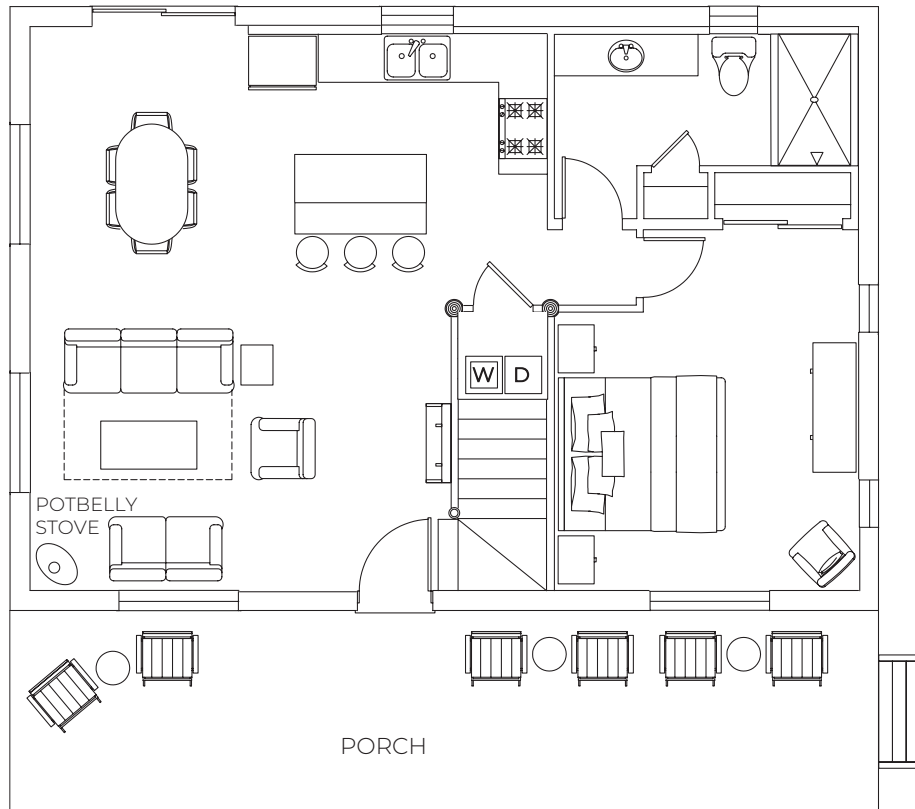

RAINBOW CABIN

BEDROOMS - 2
BATHROOMS - 2
SQUARE FEET - 1,192
STORIES - 2
BEDS - KING
QUEEN / TWIN BUNK

STANDARD OCCUPANCY - 4
MAX OCCUPANCY - 7

MAIN FLOOR