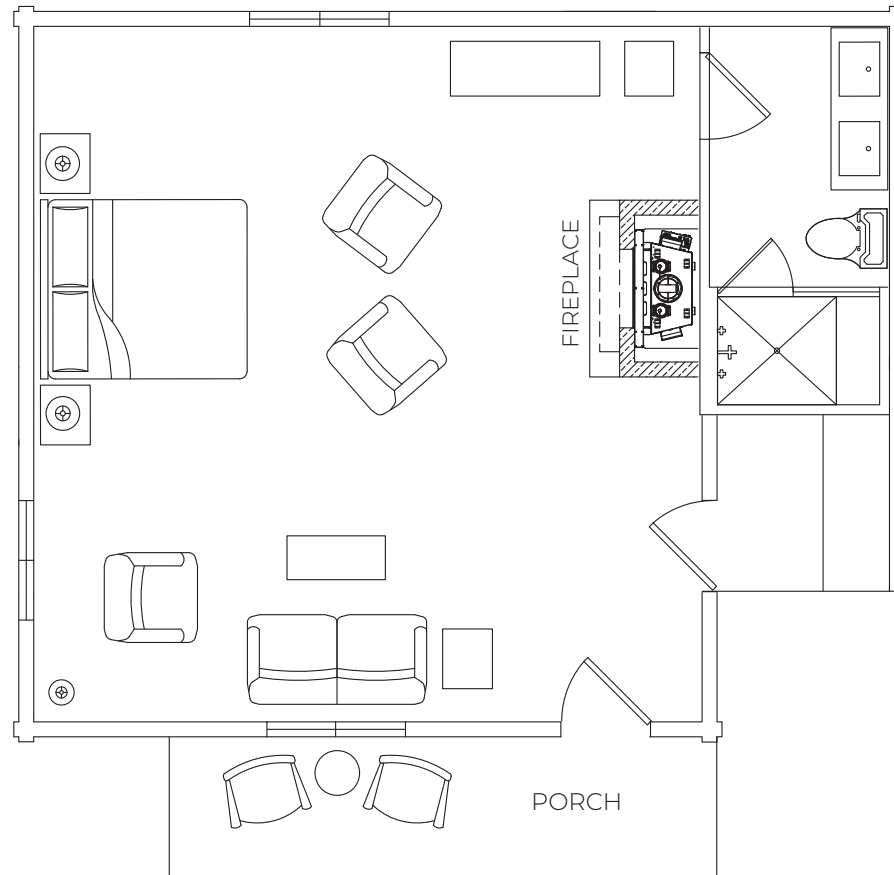

ARMSTRONG CABIN

BEDROOMS - 1
BATHROOMS - 1
SQUARE FOOTAGE - 427
BEDS - KING

STANDARD OCCUPANCY - 2
MAX OCCUPANCY - 2