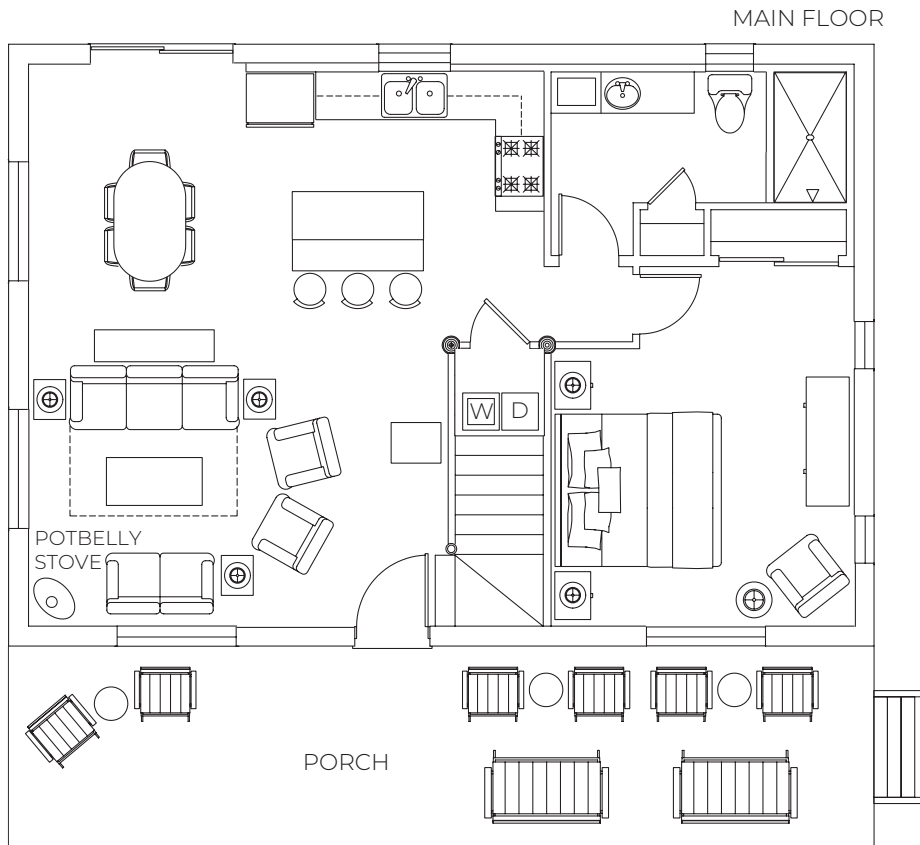

STANDARD OCCUPANCY - 6
 MAX OCCUPANCY - 9

MAIN FLOOR

SECOND FLOOR

ANGLERS CABIN

BEDROOMS - 3
 BATHROOMS - 2
 SQUARE FEET - 1,192
 STORIES - 2
 BEDS - KING
 QUEEN
 TWIN / TWIN BUNK
 QUEEN SLEEPER SOFA

STANDARD OCCUPANCY - 6
 MAX OCCUPANCY - 8

BROOKIE CABIN

BEDROOMS - 3
 BATHROOMS - 2
 SQUARE FEET - 1,192
 STORIES - 2
 BEDS - KING
 QUEEN
 QUEEN / TWIN BUNK
 QUEEN SLEEPER SOFA

STANDARD OCCUPANCY - 6
 MAX OCCUPANCY - 9

MAIN FLOOR

SECOND FLOOR

GRANDVIEW CABIN