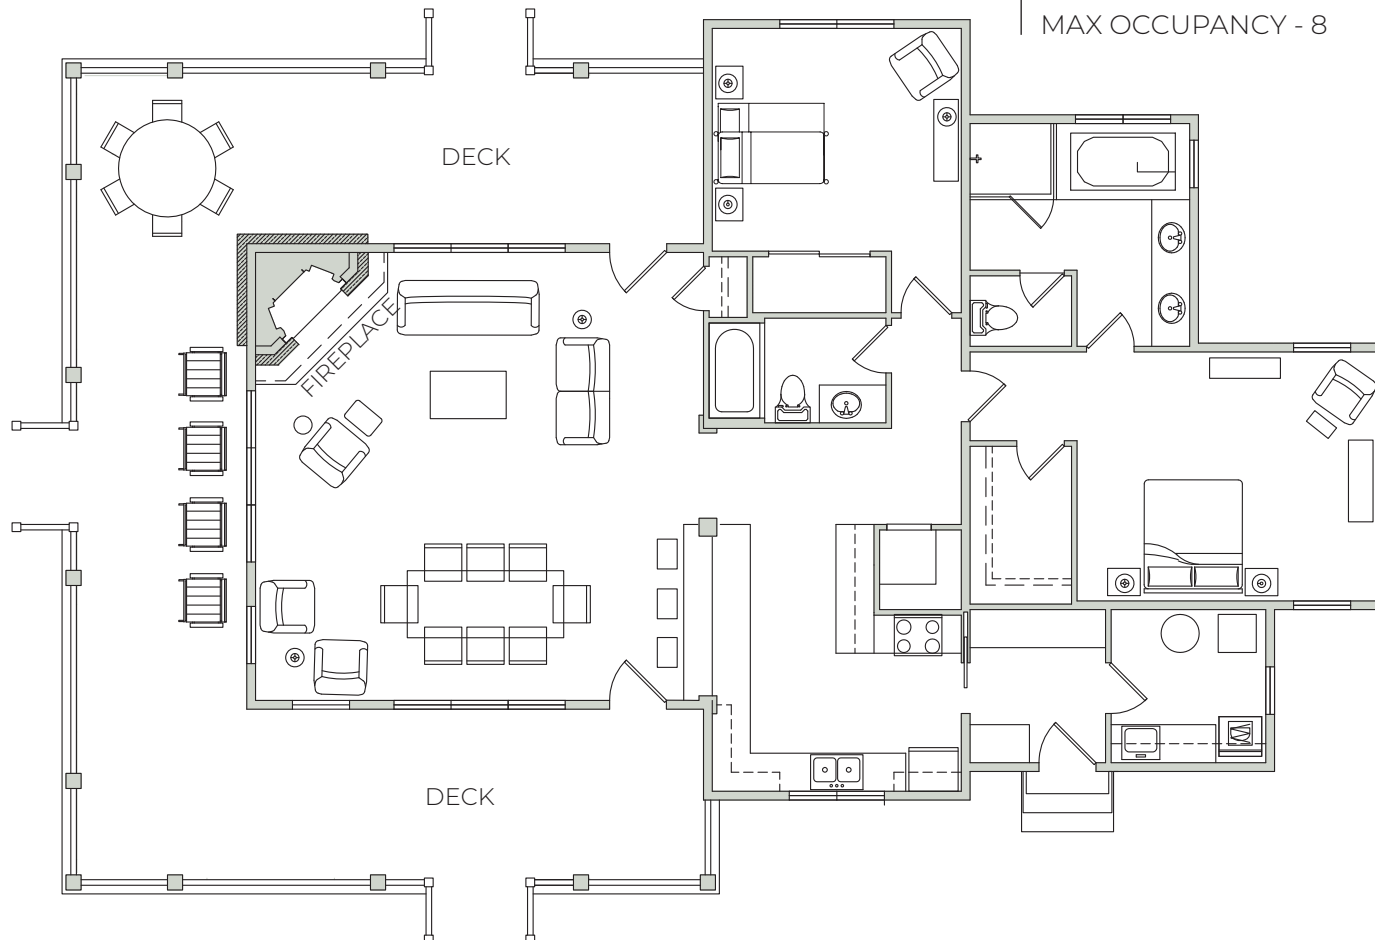

HAWKINS HOUSE

BEDROOMS - 2
BATHROOMS - 2
SQUARE FOOTAGE - 1,749
BEDS - KING
QUEEN / SINGLE BUNK
QUEEN SOFA BED

STANDARD OCCUPANCY - 4
MAX OCCUPANCY - 8