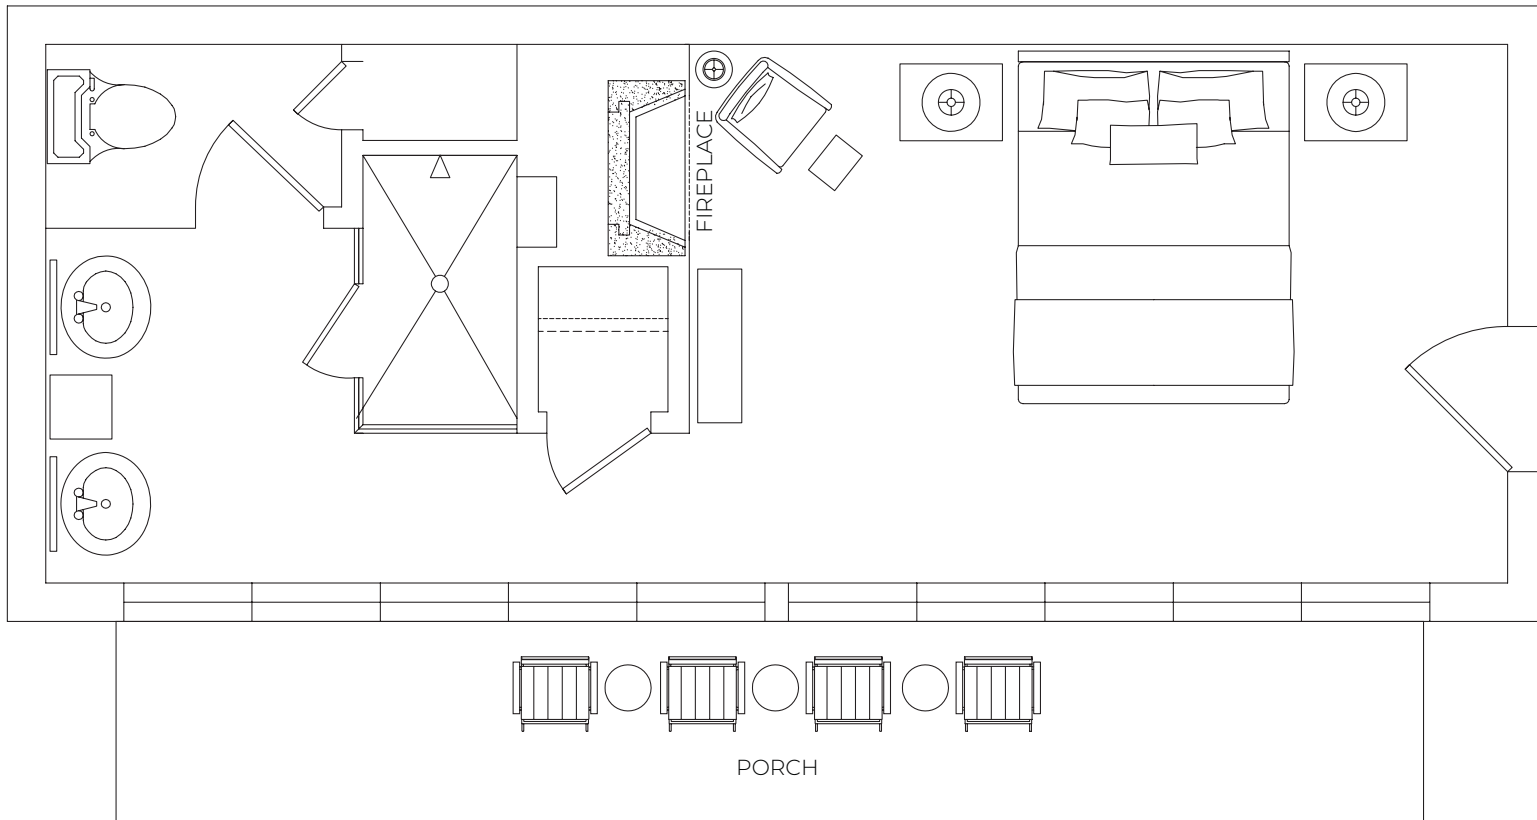

THE COOP CABIN

BEDROOMS - 1
BATHROOMS - 1
SQUARE FEET - 258
STORIES - 1
SLEEPS - 2
BEDS - KING

STANDARD OCCUPANCY - 2
MAX OCCUPANCY - 2