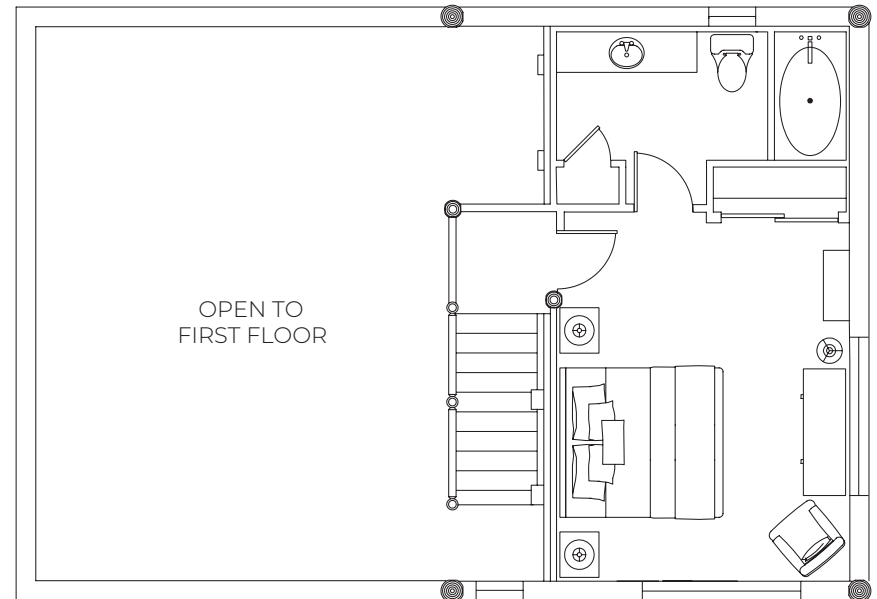

SECOND FLOOR