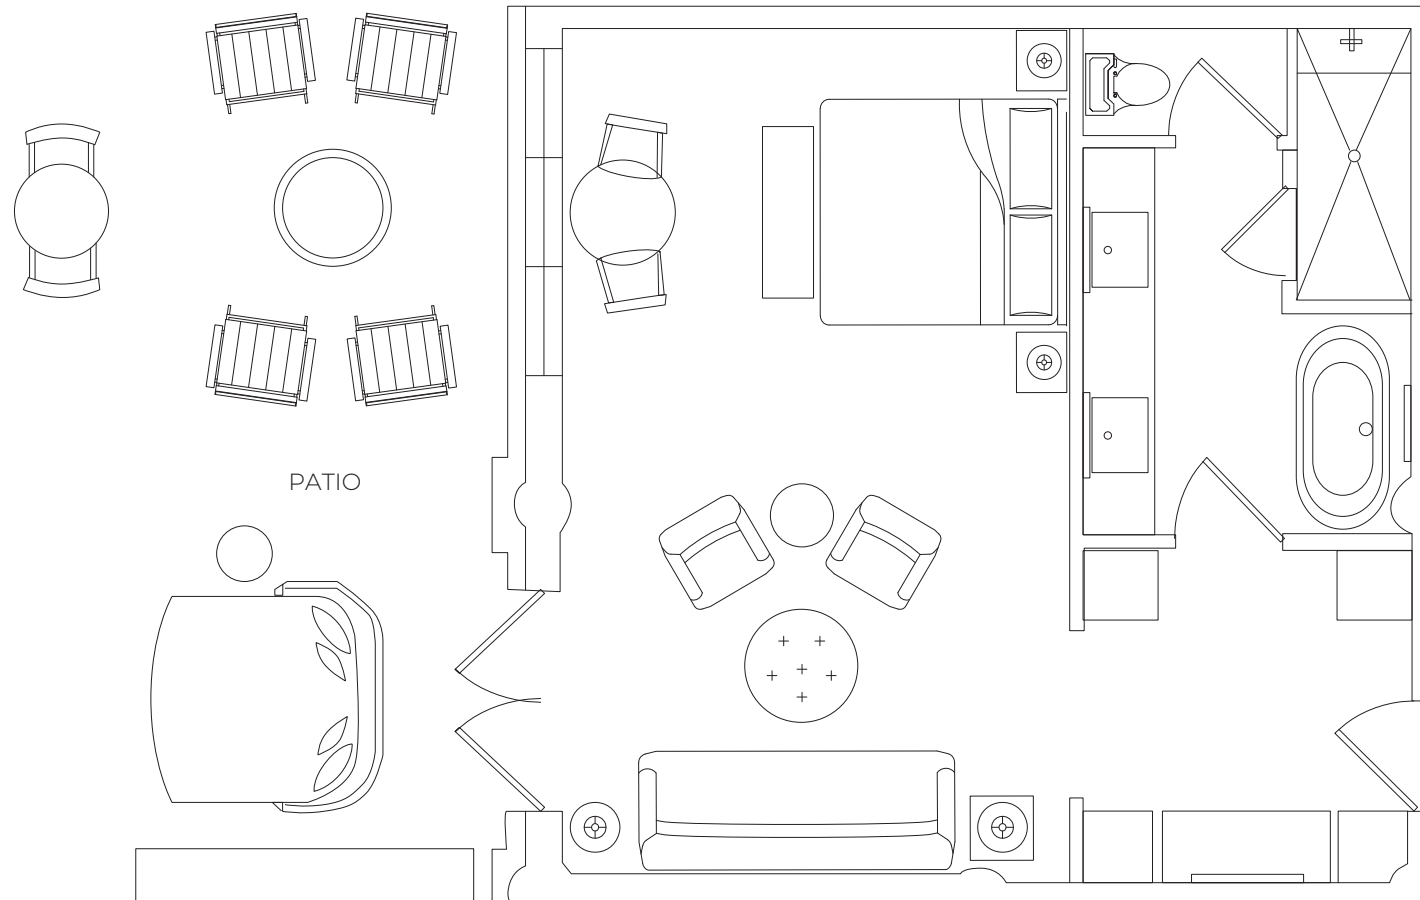

SQUARE FEET - 552
STANDARD OCCUPANCY - 2
MAX OCCUPANCY - 2