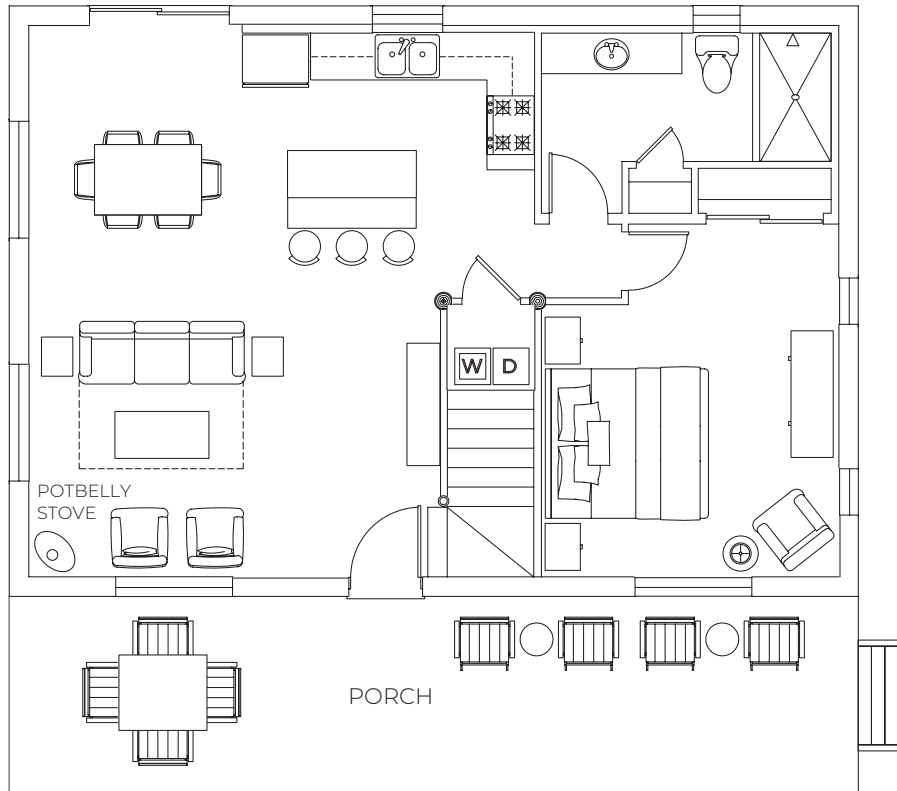

GAMEVIEW CABIN

BEDROOMS - 2
BATHROOMS - 2
SQUARE FEET - 1,192
STORIES - 2
BEDS - KING (2)
QUEEN SLEEPER SOFA

STANDARD OCCUPANCY - 4
MAX OCCUPANCY - 6

MAIN FLOOR