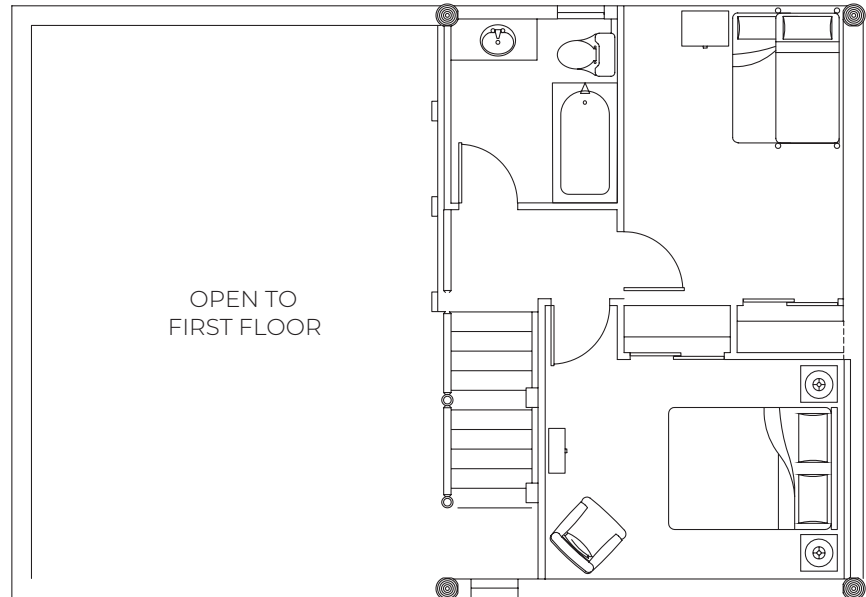

SECOND FLOOR