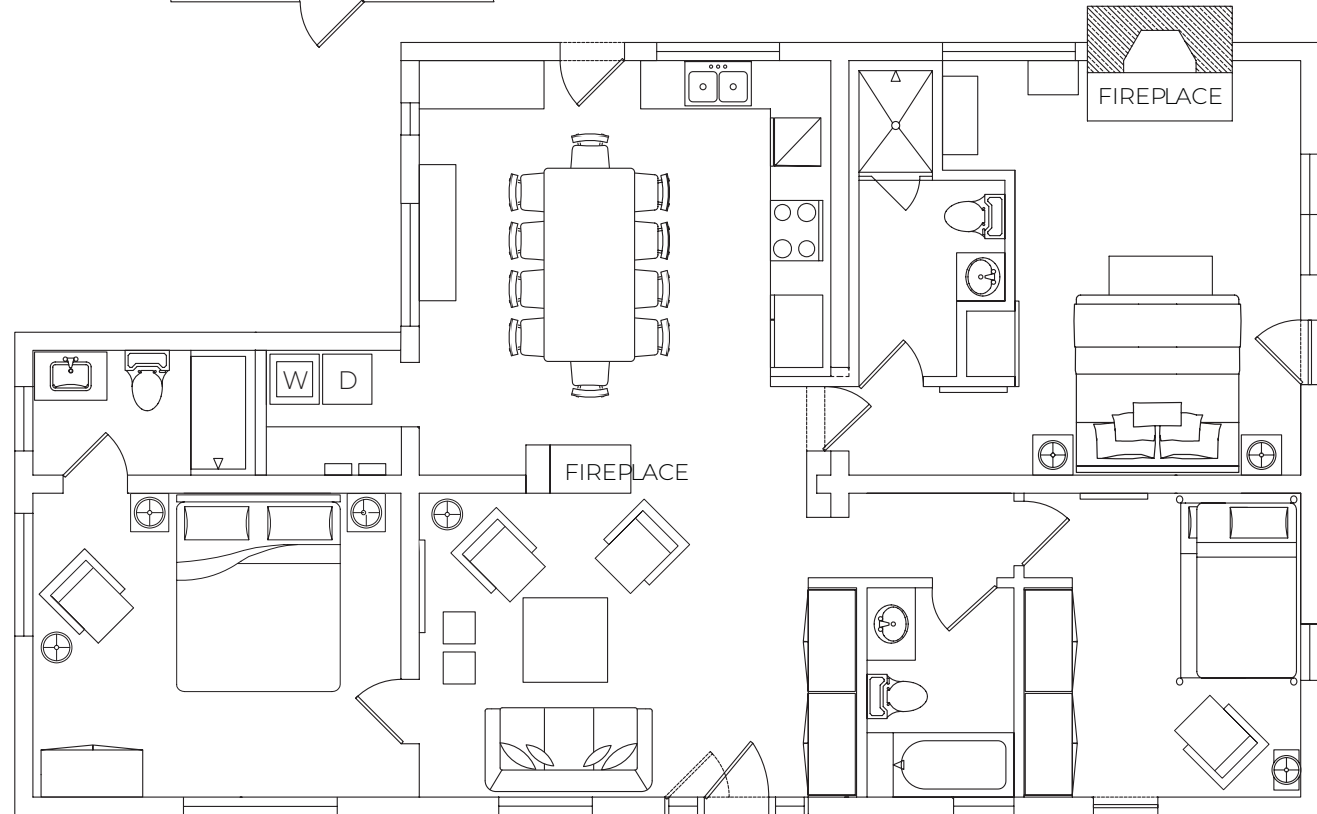

YOAKUM CABIN

BEDROOMS - 4
BATHROOMS - 4
SQUARE FOOTAGE - 2,400
BEDS - KING
KING
QUEEN / QUEEN BUNK
QUEEN / QUEEN BUNK

STANDARD OCCUPANCY - 8
MAX OCCUPANCY - 12

KINTA'S CABIN

BEDROOMS - 3
 BATHROOMS - 3
 SQUARE FEET - 1,536
 STORIES - 1
 BEDS - KING
 KING
 FULL/TWIN BUNK

ICE HOUSE
GUEST ROOM

BEDROOMS - 1
 BATHROOMS - 0
 SQUARE FEET - 130
 STORIES - 1
 BEDS - QUEEN

STANDARD OCCUPANCY - 6
 MAX OCCUPANCY - 9

ICE HOUSE GUEST ROOM

LODGE & SPA
AT BRUSH CREEK RANCH

HOMESTEAD CABIN

- BEDROOMS - 3
- BATHROOMS - 3.5
- SQUARE FEET - 4,023
- STORIES - 2
- BEDS - KING
- QUEEN
- QUEEN / TWIN BUNK BEDS - 2
- TWIN DAYBED / TRUNDLE

STANDARD OCCUPANCY - 6
MAX OCCUPANCY - 12

BLACKSMITH CABIN