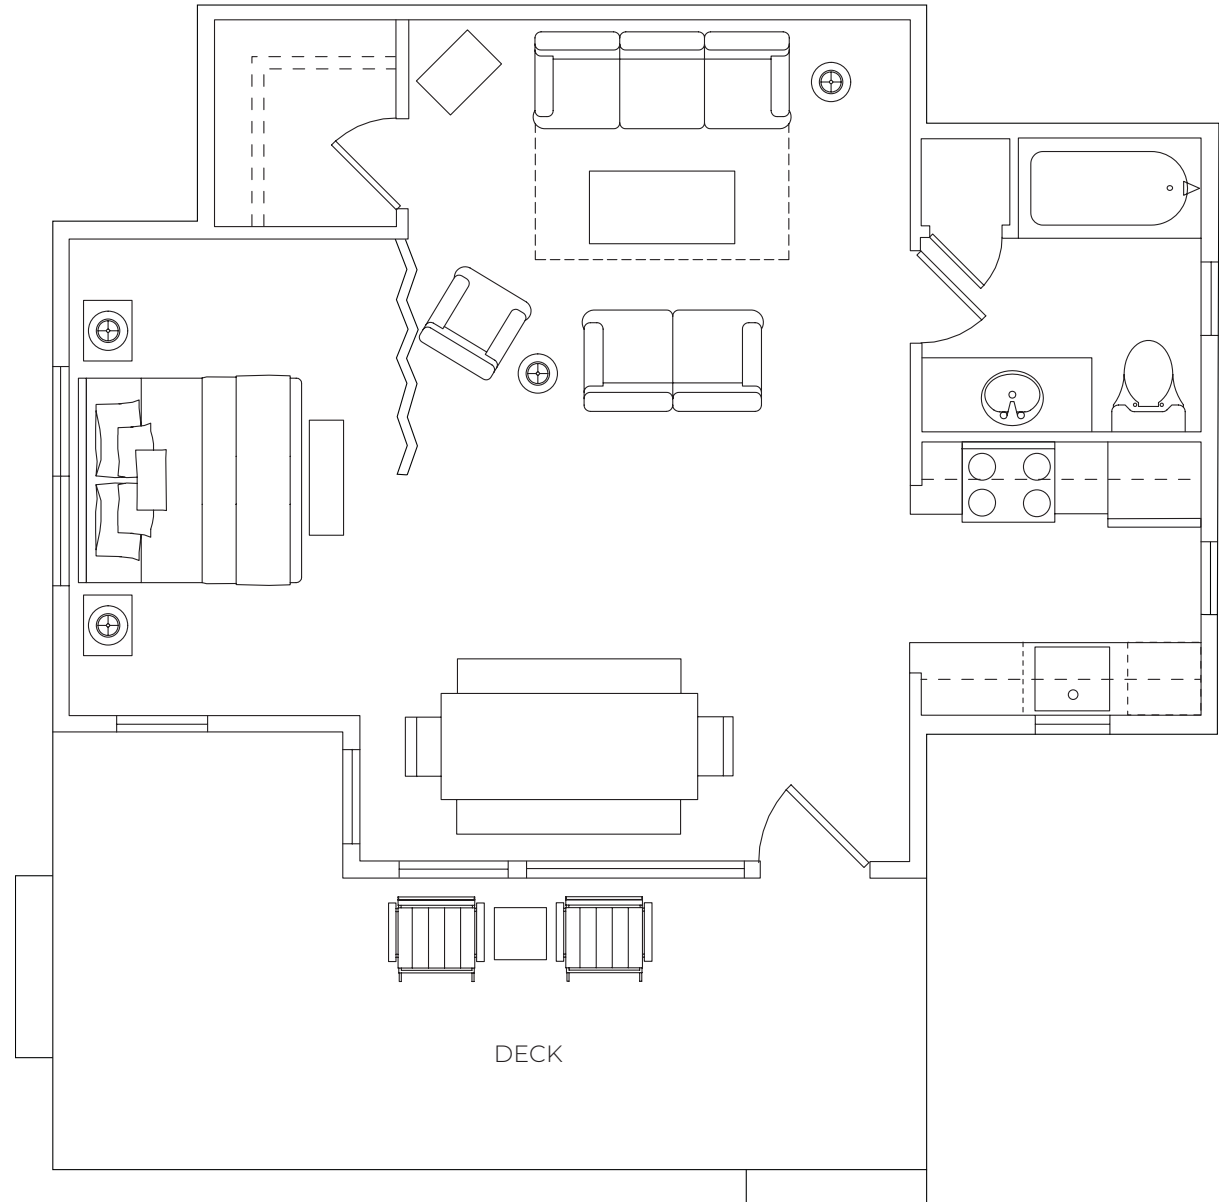

TRAILBOSS CABIN

BEDROOMS - 1
BATHROOMS - 1
SQUARE FEET - 657
BEDS - KING
QUEEN SLEEPER SOFA

STANDARD OCCUPANCY - 2
MAX OCCUPANCY - 4