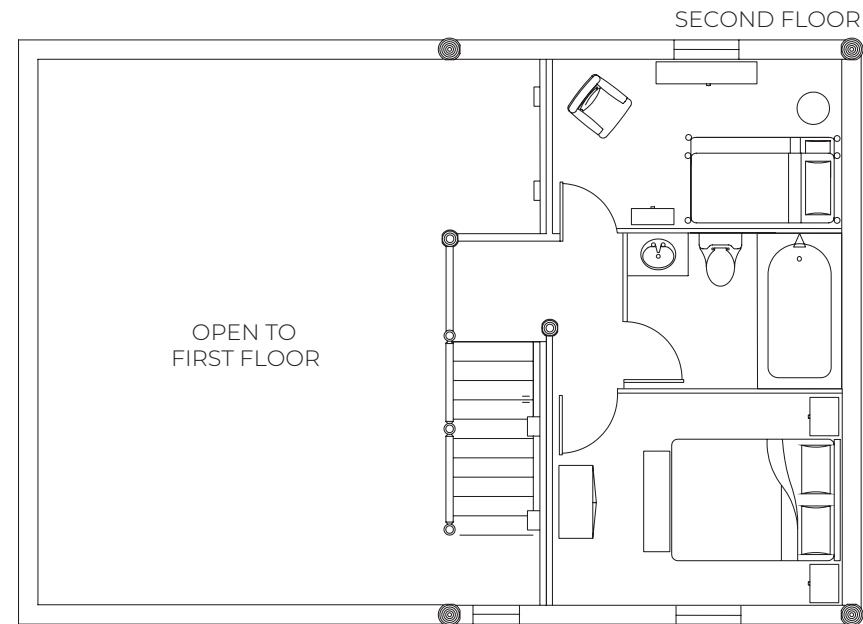

GRANDVIEW CABIN

BEDROOMS - 3
BATHROOMS - 2
SQUARE FEET - 1,192
STORIES - 2
BEDS - KING
QUEEN
TWIN / TWIN BUNK
QUEEN SLEEPER SOFA

STANDARD OCCUPANCY - 6
MAX OCCUPANCY - 8