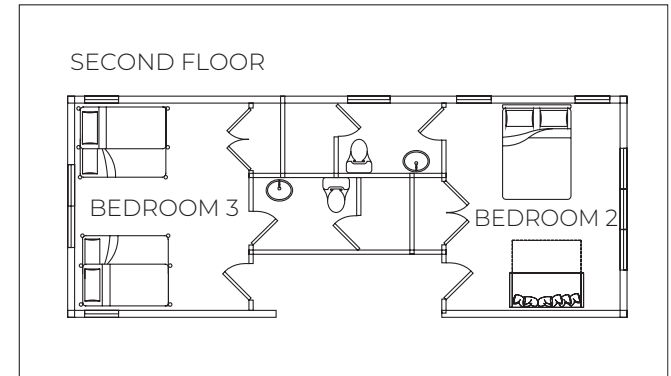

YOAKUM CABIN

BEDROOMS - 4
BATHROOMS - 4
SQUARE FOOTAGE - 2,400
BEDS - KING
KING
QUEEN / QUEEN BUNK
QUEEN / QUEEN BUNK

STANDARD OCCUPANCY - 8
MAX OCCUPANCY - 12

KINTA'S CABIN

BEDROOMS - 3
 BATHROOMS - 3
 SQUARE FEET - 1,536
 STORIES - 1
 BEDS - KING
 KING
 FULL/TWIN BUNK

ICE HOUSE
GUEST ROOM

BEDROOMS - 1
 BATHROOMS - 0
 SQUARE FEET - 130
 STORIES - 1
 BEDS - QUEEN

STANDARD OCCUPANCY - 6
 MAX OCCUPANCY - 9

ICE HOUSE GUEST ROOM

LODGE & SPA
AT BRUSH CREEK RANCH

HOMESTEAD CABIN

- BEDROOMS - 3
- BATHROOMS - 3.5
- SQUARE FEET - 4,023
- STORIES - 2
- BEDS - KING
- QUEEN
- QUEEN / TWIN BUNK BEDS - 2
- TWIN DAYBED / TRUNDLE

STANDARD OCCUPANCY - 6
MAX OCCUPANCY - 12

BLACKSMITH CABIN

BROOKIE CABIN

BEDROOMS - 3
 BATHROOMS - 2
 SQUARE FEET - 1,192
 STORIES - 2
 BEDS - KING
 QUEEN
 QUEEN / TWIN BUNK
 QUEEN SLEEPER SOFA

STANDARD OCCUPANCY - 6
 MAX OCCUPANCY - 9

MAIN FLOOR

SECOND FLOOR

GRANDVIEW CABIN