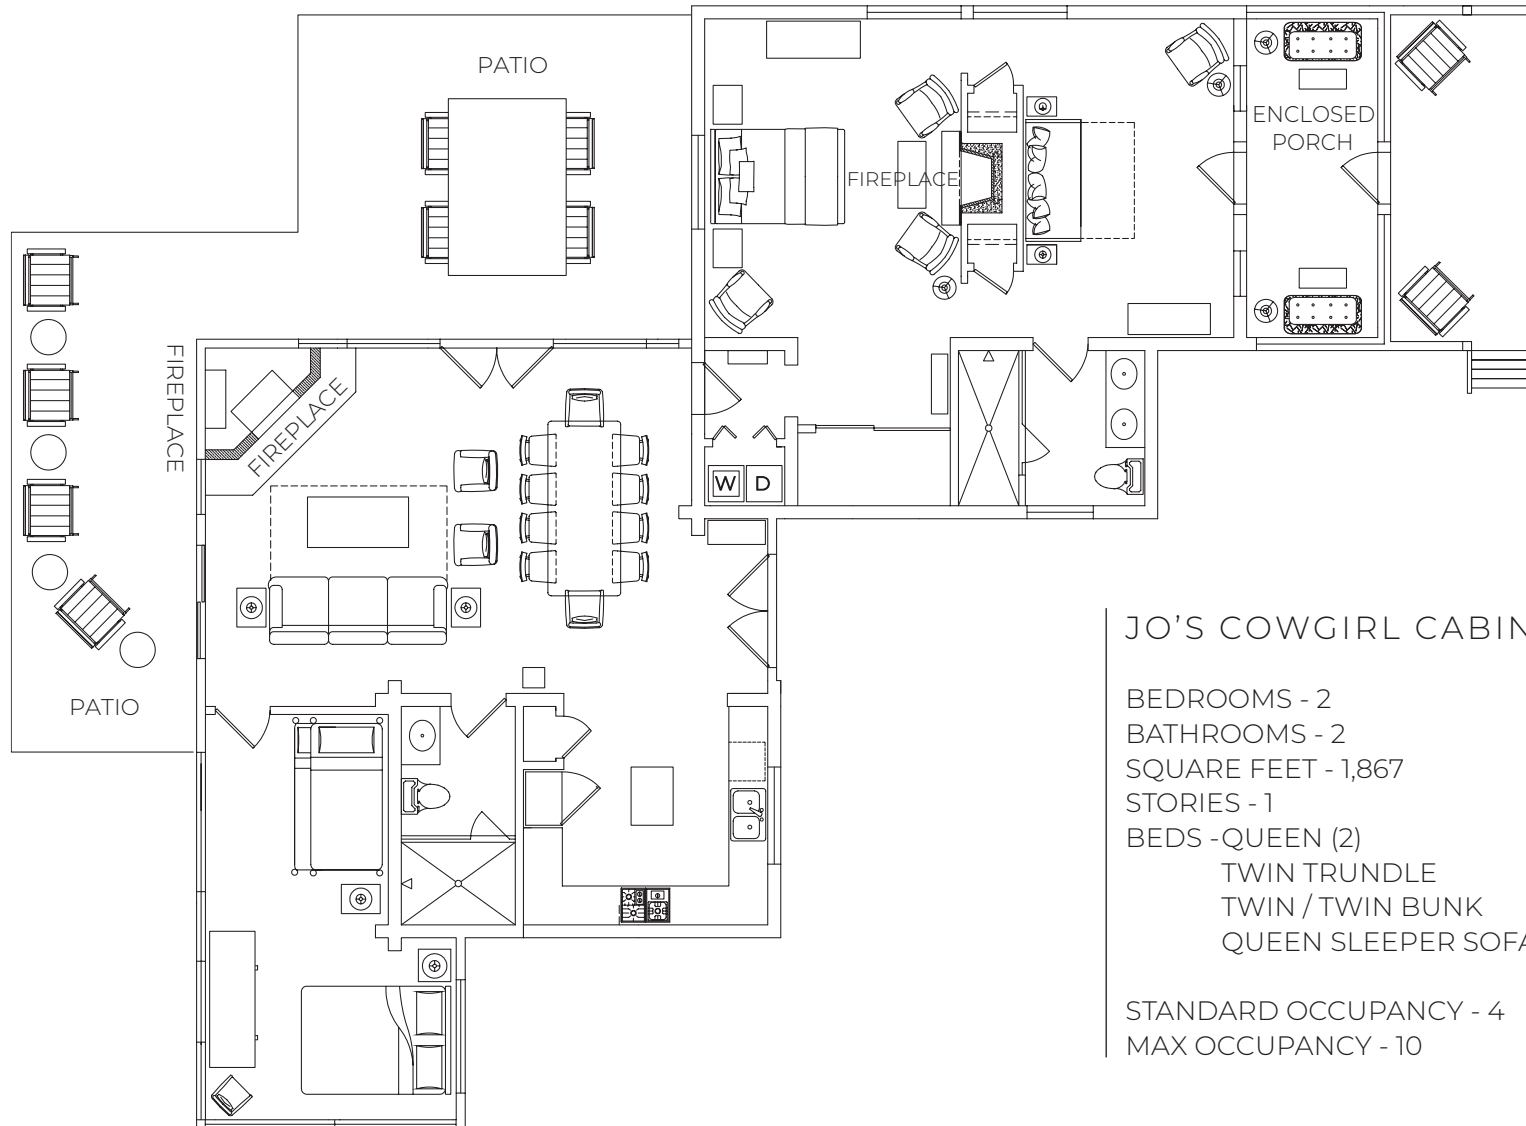

JO'S COWGIRL CABIN

- BEDROOMS - 2
- BATHROOMS - 2
- SQUARE FEET - 1,867
- STORIES - 1
- BEDS - QUEEN (2)
- TWIN TRUNDLE
- TWIN / TWIN BUNK
- QUEEN SLEEPER SOFA

STANDARD OCCUPANCY - 4
MAX OCCUPANCY - 10