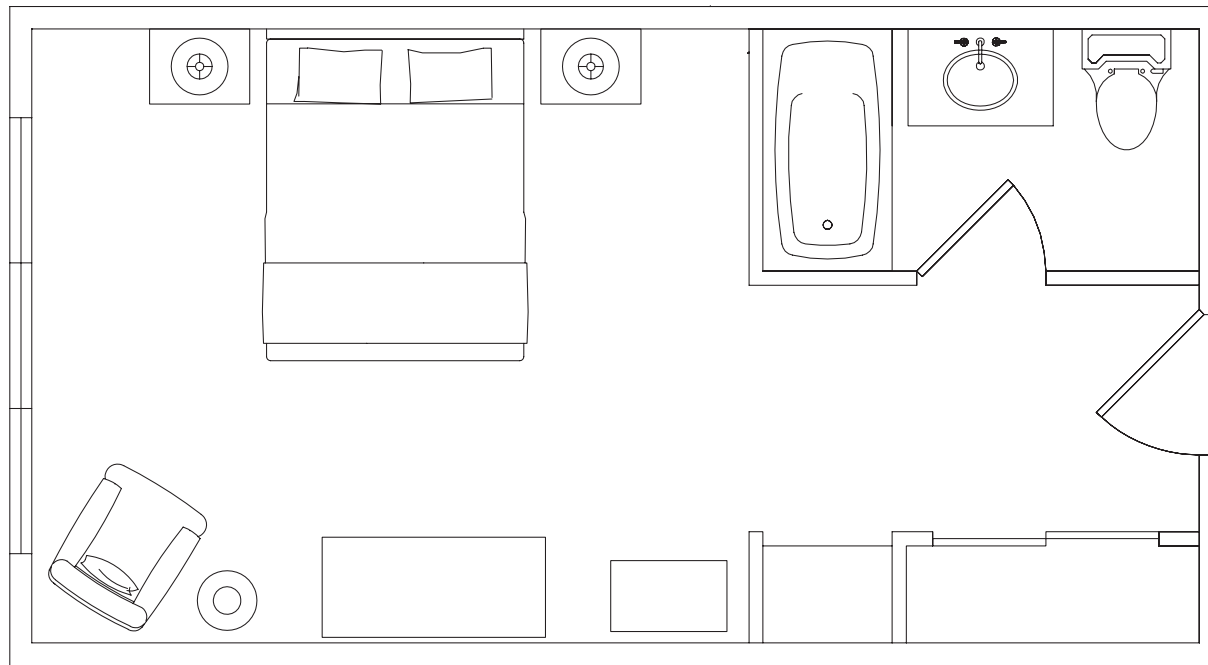

TRAILHEAD LODGE
QUEEN GUEST ROOMS

SQUARE FEET - 288
STANDARD OCCUPANCY - 2
MAX OCCUPANCY - 4
* SHOWER/TUB WILL VARY