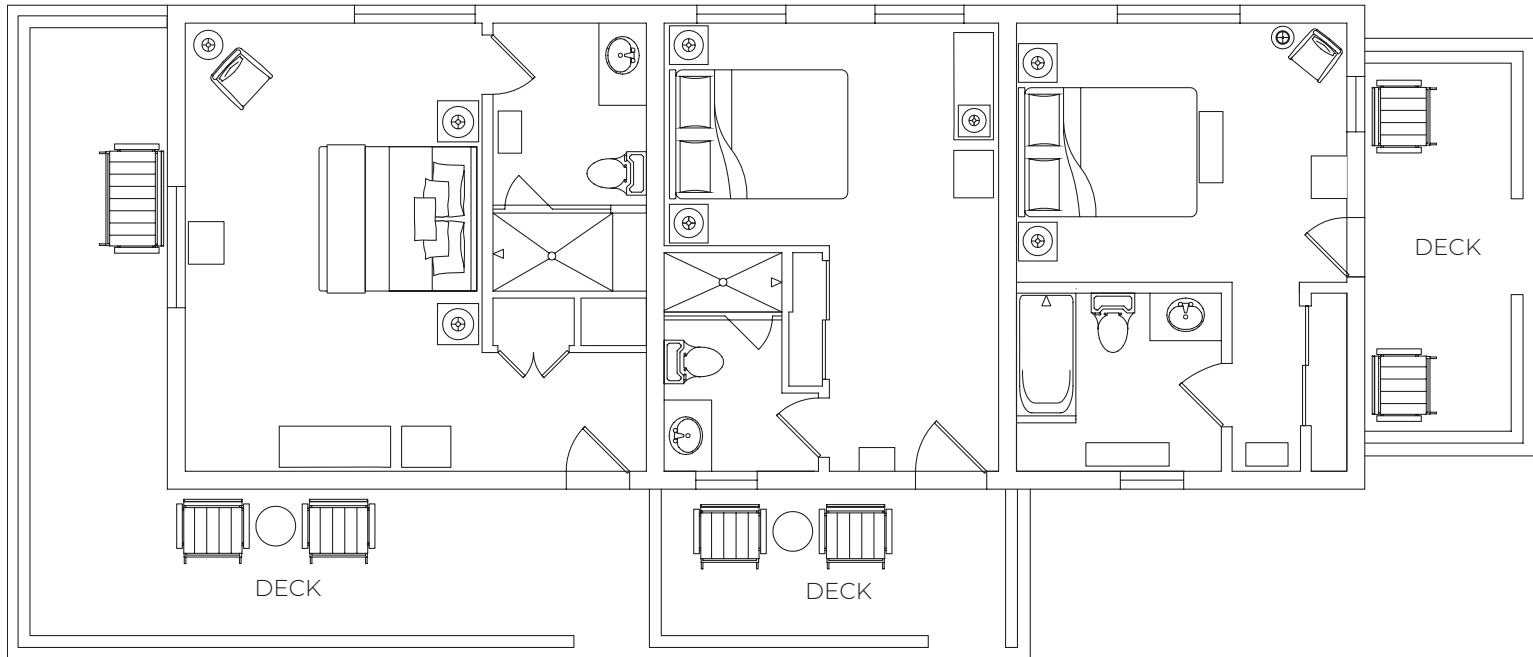

**INDIAN PAINTBRUSH
CABIN**

BEDROOMS - 1
BATHROOMS - 1
SQUARE FEET - 409
STORIES - 1
BEDS - KING

STANDARD OCCUPANCY - 2
MAX OCCUPANCY - 2

**COTTONWOOD
CABIN**

BEDROOMS - 1
BATHROOMS - 1
SQUARE FEET - 303
STORIES - 1
BEDS - QUEEN

STANDARD OCCUPANCY - 2
MAX OCCUPANCY - 2

**MEADOWLARK
CABIN**

BEDROOMS - 1
BATHROOMS - 1
SQUARE FEET - 282
STORIES - 1
BEDS - QUEEN

STANDARD OCCUPANCY - 2
MAX OCCUPANCY - 2