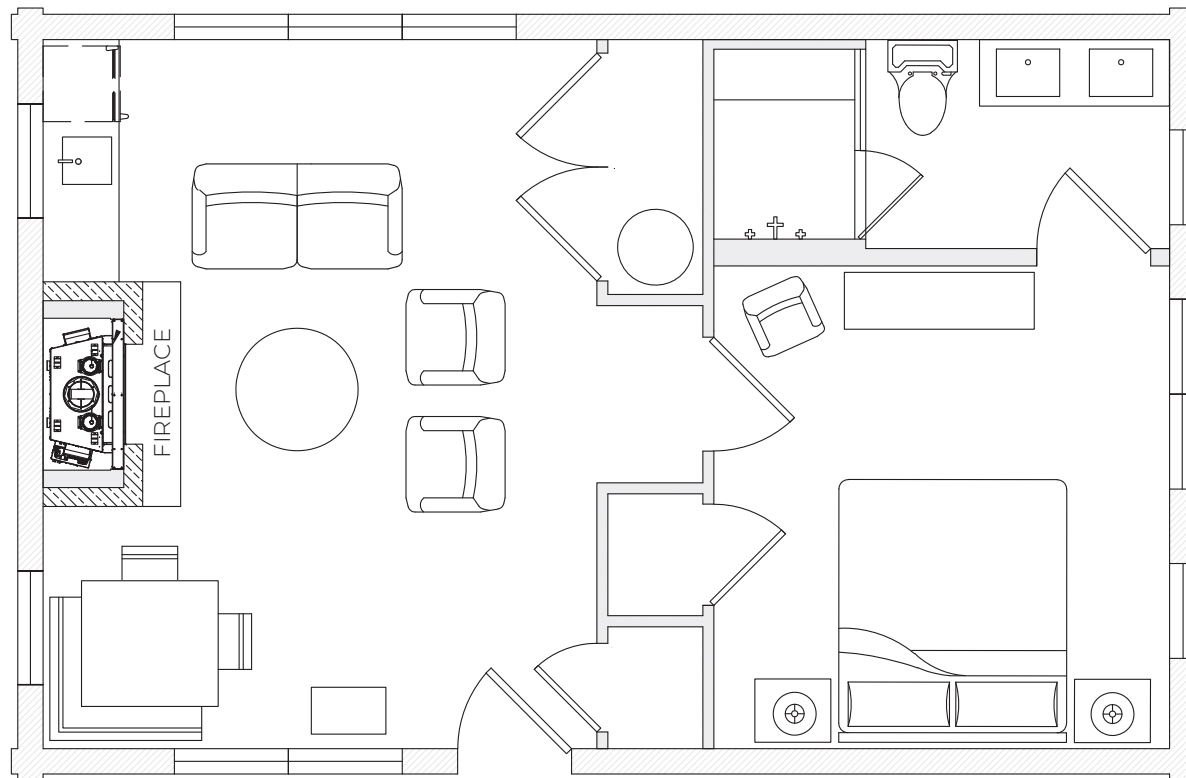

PERYAM CABIN

BEDROOMS - 1
BATHROOMS - 1
SQUARE FOOTAGE - 620
BEDS - KING
          QUEEN SOFA BED

STANDARD OCCUPANCY - 2
MAX OCCUPANCY - 4