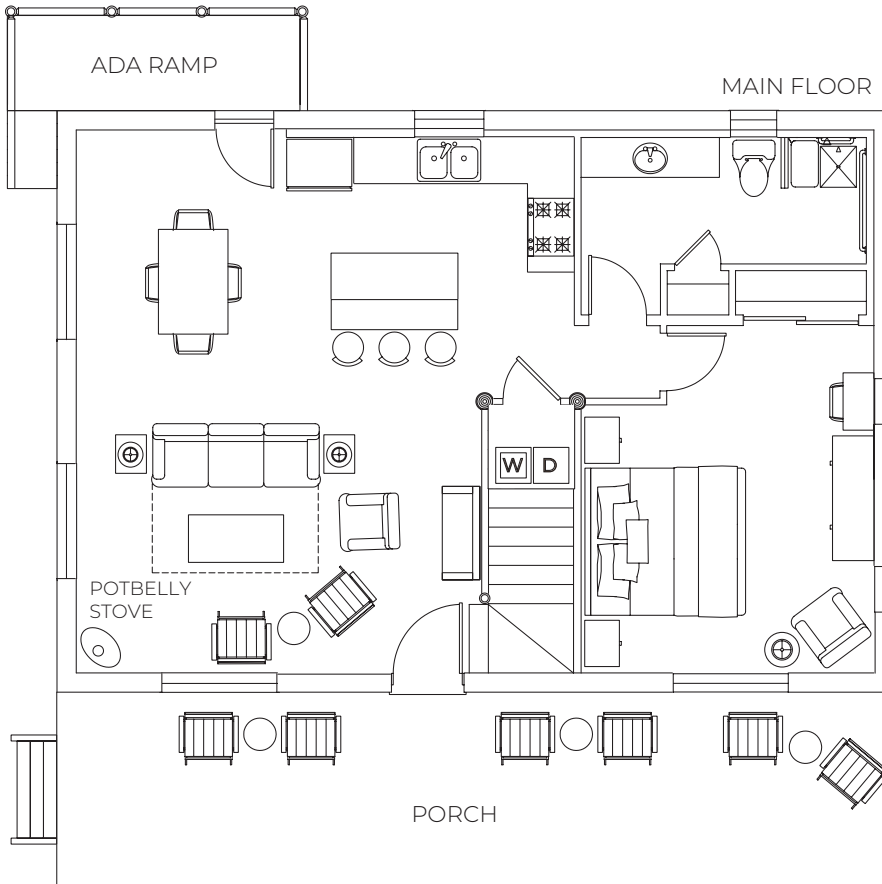

KOKANEE CABIN

BEDROOMS - 2
BATHROOMS - 2
(1 ACCESSIBLE WITH ROLL-IN SHOWER)

SQUARE FEET - 1,192

STORIES - 2

BEDS - KING (2)
QUEEN SLEEPER SOFA

STANDARD OCCUPANCY - 4

MAX OCCUPANCY - 6