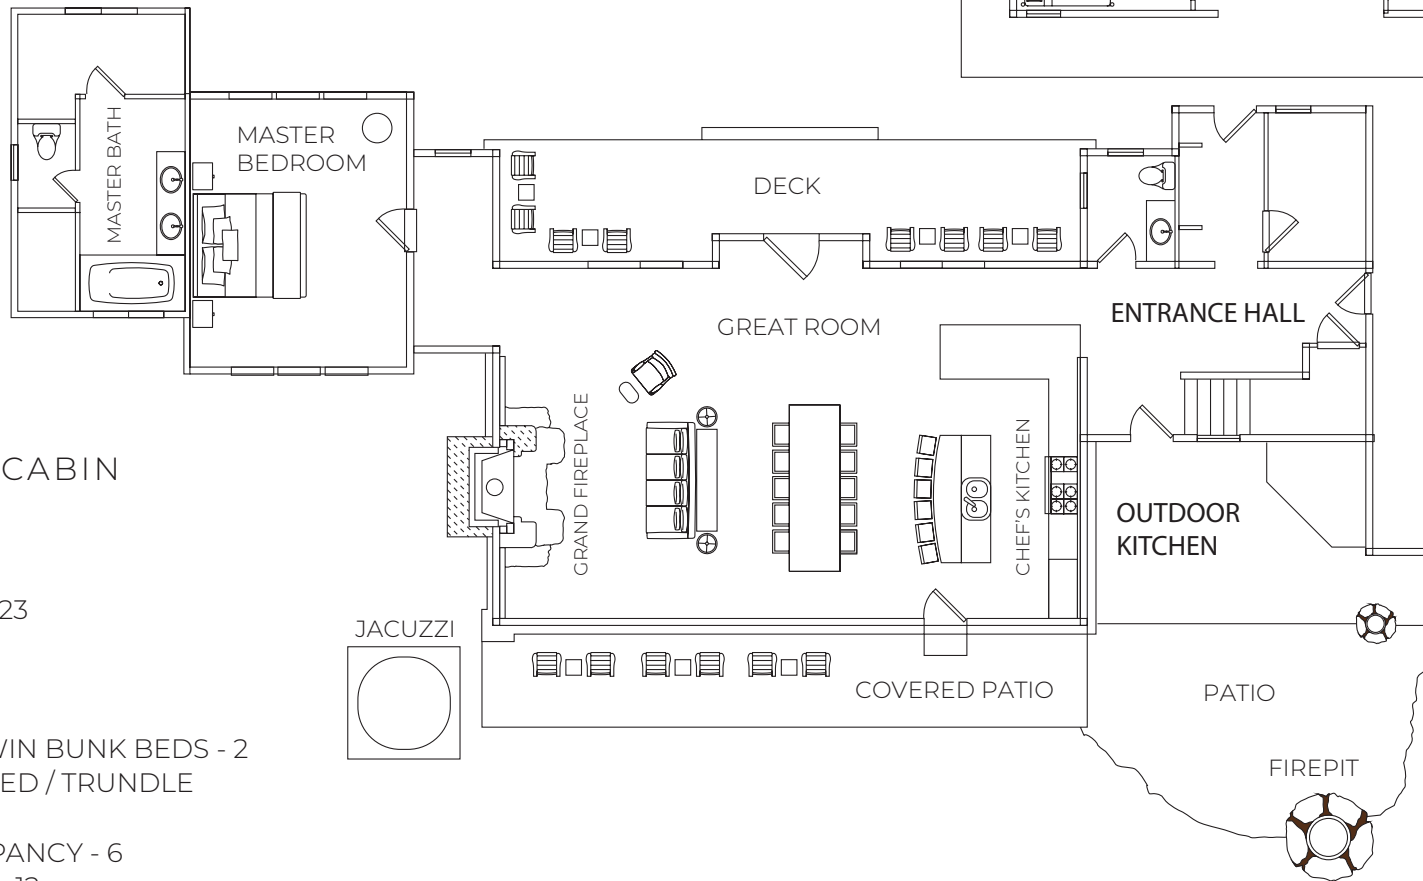

YOAKUM CABIN

BEDROOMS - 4
BATHROOMS - 4
SQUARE FOOTAGE - 2,400
BEDS - KING
KING
QUEEN / QUEEN BUNK
QUEEN / QUEEN BUNK

STANDARD OCCUPANCY - 8
MAX OCCUPANCY - 12

KINTA'S CABIN

BEDROOMS - 3
 BATHROOMS - 3
 SQUARE FEET - 1,536
 STORIES - 1
 BEDS - KING
 KING
 FULL/TWIN BUNK

ICE HOUSE
GUEST ROOM

BEDROOMS - 1
 BATHROOMS - 0
 SQUARE FEET - 130
 STORIES - 1
 BEDS - QUEEN

STANDARD OCCUPANCY - 6
 MAX OCCUPANCY - 9

ICE HOUSE GUEST ROOM

LODGE & SPA
AT BRUSH CREEK RANCH

HOMESTEAD CABIN

- BEDROOMS - 3
- BATHROOMS - 3.5
- SQUARE FEET - 4,023
- STORIES - 2
- BEDS - KING
- QUEEN
- QUEEN / TWIN BUNK BEDS - 2
- TWIN DAYBED / TRUNDLE

STANDARD OCCUPANCY - 6
MAX OCCUPANCY - 12

BLACKSMITH CABIN