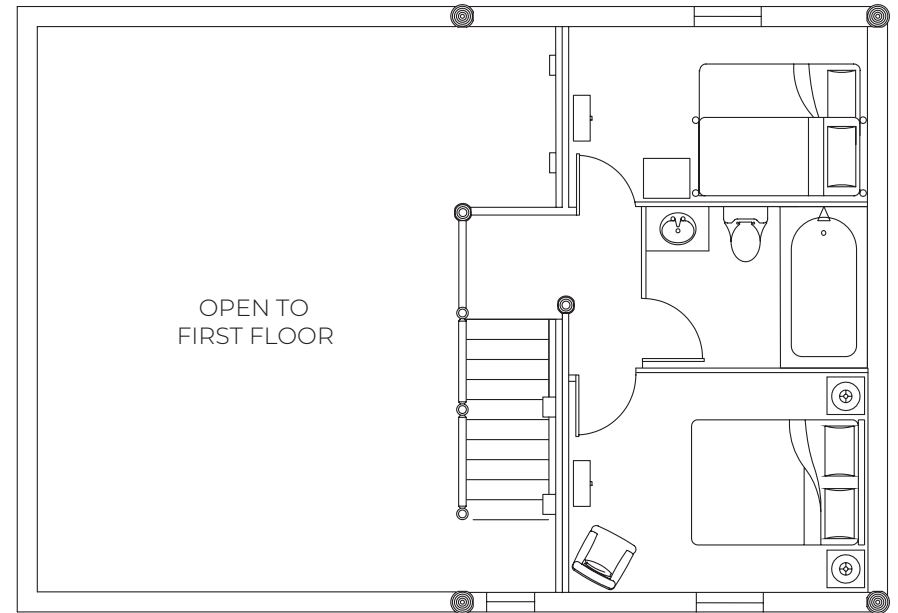

BROOKIE CABIN

BEDROOMS - 3
 BATHROOMS - 2
 SQUARE FEET - 1,192
 STORIES - 2
 BEDS - KING
 QUEEN
 QUEEN / TWIN BUNK
 QUEEN SLEEPER SOFA

STANDARD OCCUPANCY - 6
 MAX OCCUPANCY - 9

MAIN FLOOR

SECOND FLOOR

GRANDVIEW CABIN