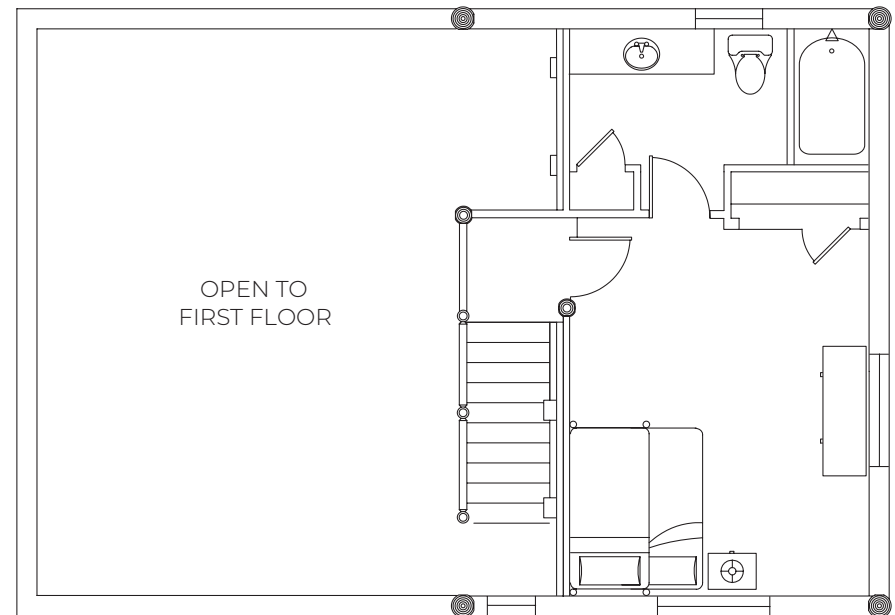

SECOND FLOOR