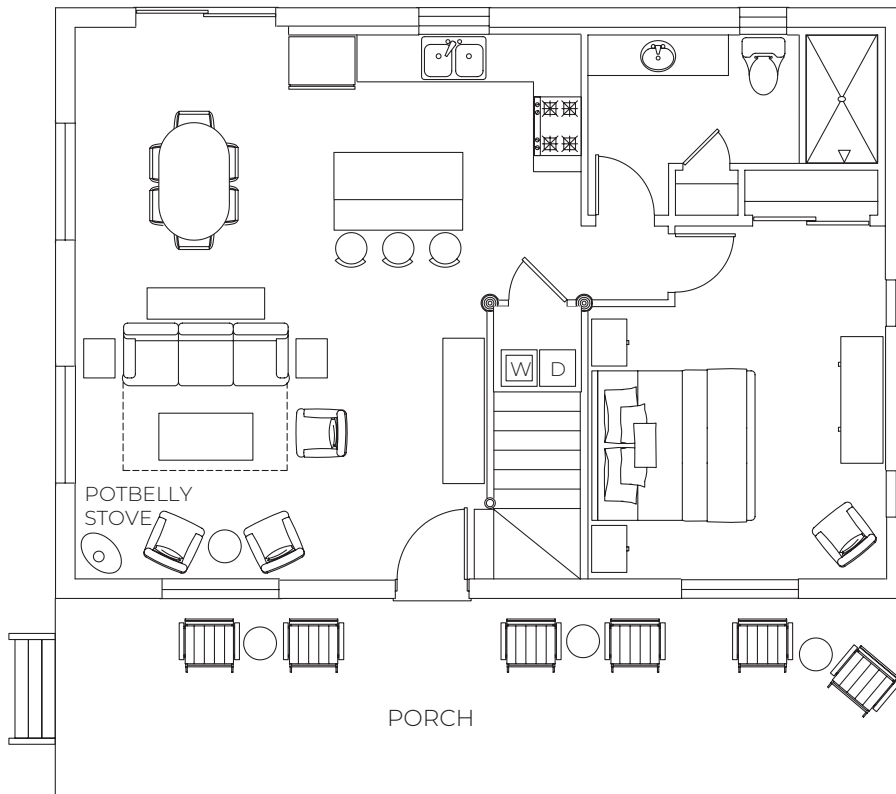

BROOKIE CABIN

BEDROOMS - 3
 BATHROOMS - 2
 SQUARE FEET - 1,192
 STORIES - 2
 BEDS - KING
 QUEEN
 QUEEN / TWIN BUNK
 QUEEN SLEEPER SOFA

STANDARD OCCUPANCY - 6
 MAX OCCUPANCY - 9

MAIN FLOOR

SECOND FLOOR

GRANDVIEW CABIN