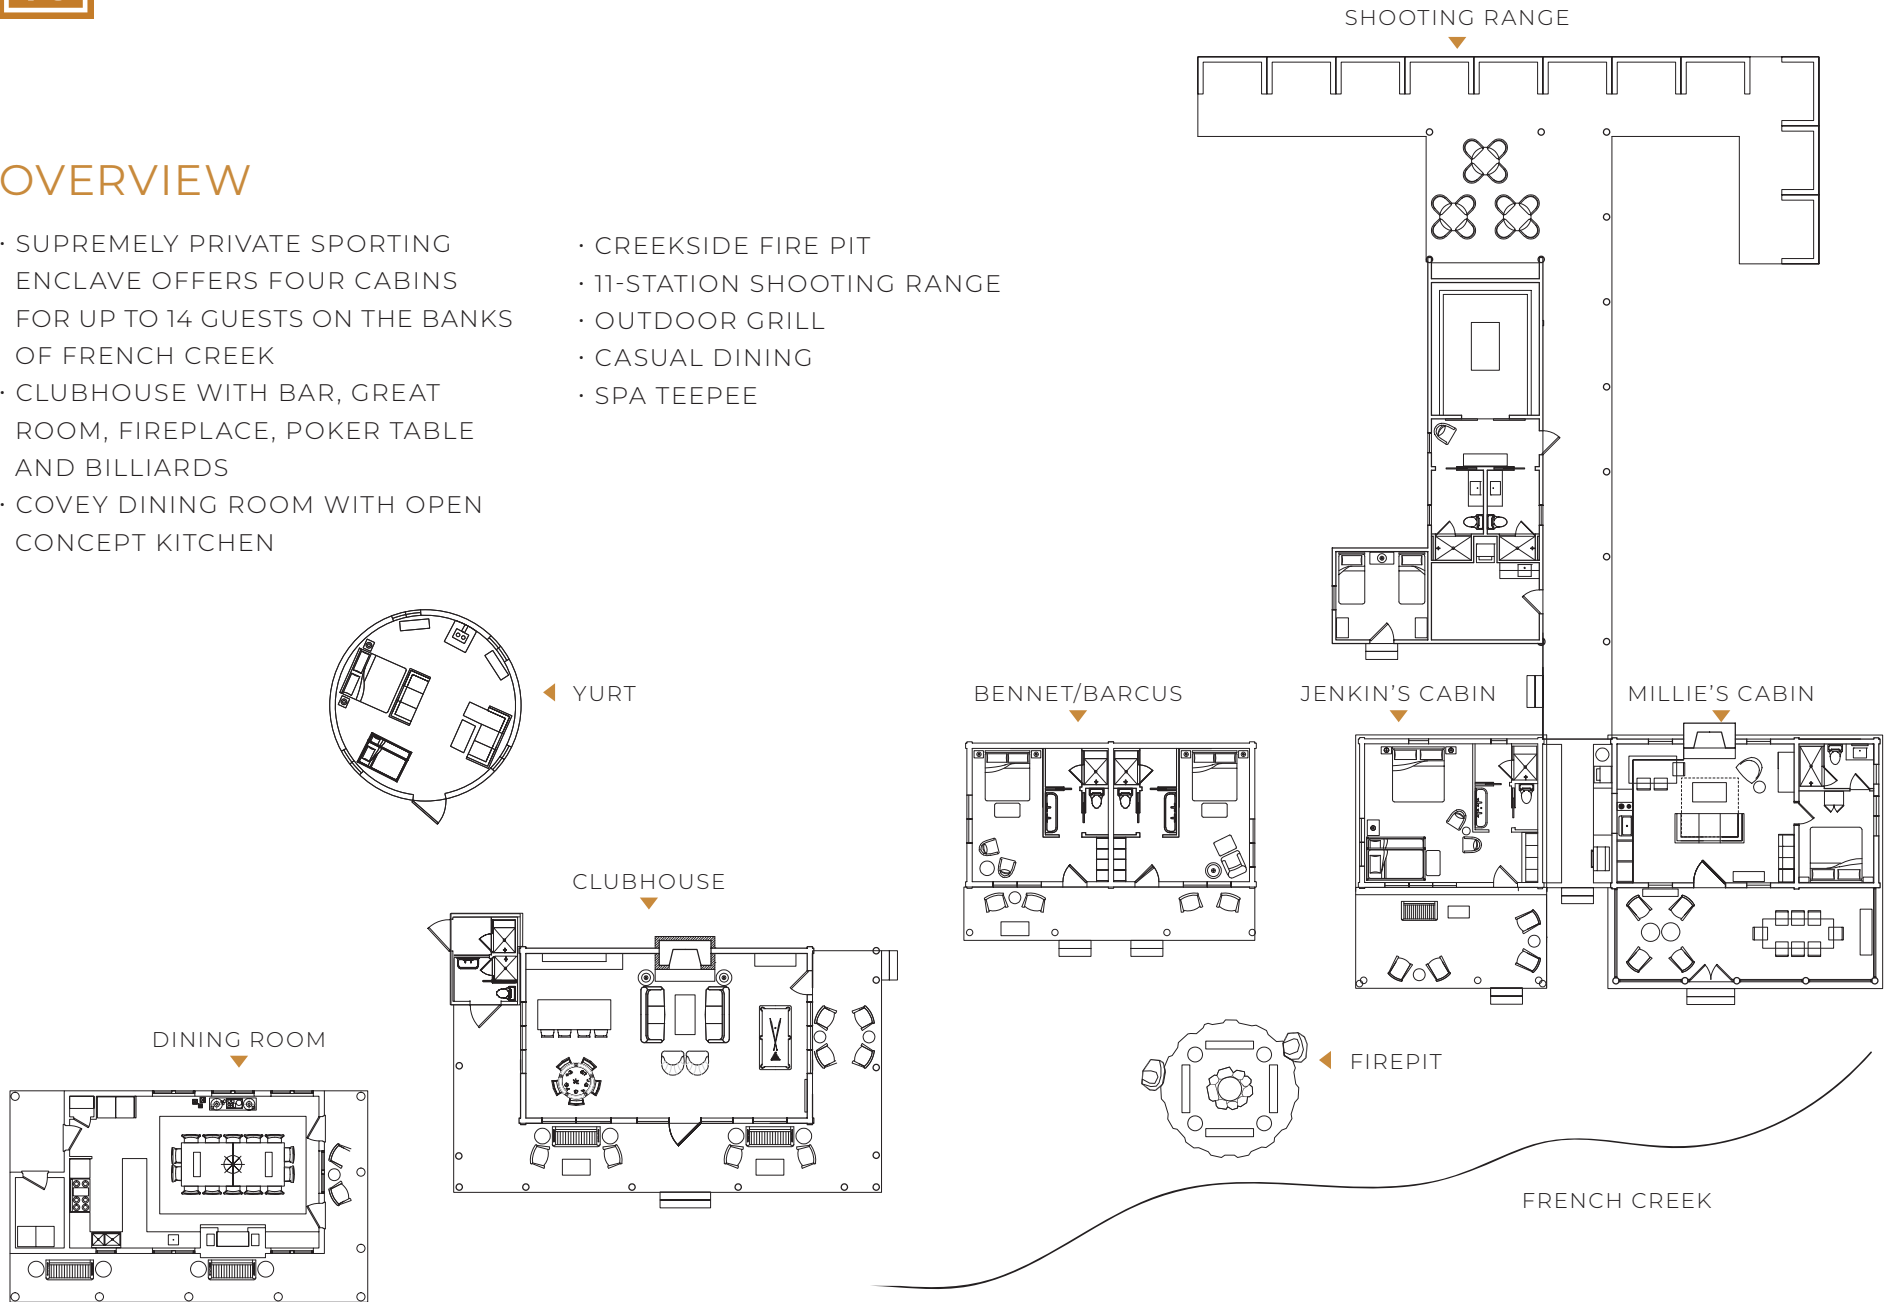

## OVERVIEW

- SUPREMELY PRIVATE SPORTING ENCLAVE OFFERS FOUR CABINS FOR UP TO 14 GUESTS ON THE BANKS OF FRENCH CREEK
- CLUBHOUSE WITH BAR, GREAT ROOM, FIREPLACE, POKER TABLE AND BILLIARDS
- COVEY DINING ROOM WITH OPEN CONCEPT KITCHEN
- CREEKSIDE FIRE PIT
- 11-STATION SHOOTING RANGE
- OUTDOOR GRILL
- CASUAL DINING
- SPA TEEPEE

## FRENCH CREEK CLUBHOUSE

- FULLY STOCKED FRIDGE
- COMBINATION DINING/  
POKER TABLE
- BILLIARDS
- WOOD BURNING  
FIREPLACE
- LEATHER SOFAS &  
COMFORTABLE SIDE  
CHAIRS

COVEY  
DINING ROOM

- GRAND DINING TABLE
- WOOD BURNING FIREPLACE
- OPEN KITCHEN FOR PRIVATE CHEF PREPARED MEALS

## MILLIE'S CABIN

- BEDROOMS — 1
- BATHROOMS — 1
- BEDS — KING
  - SLEEPER SOFA
- STANDARD OCC — 2
- MAX OCC — 4

## JENKIN'S CABIN

BEDROOMS — 1  
BATHROOMS — 1  
BEDS — KING  
    — TWIN TRUNDLE  
STANDARD OCC — 2  
MAX OCC — 4