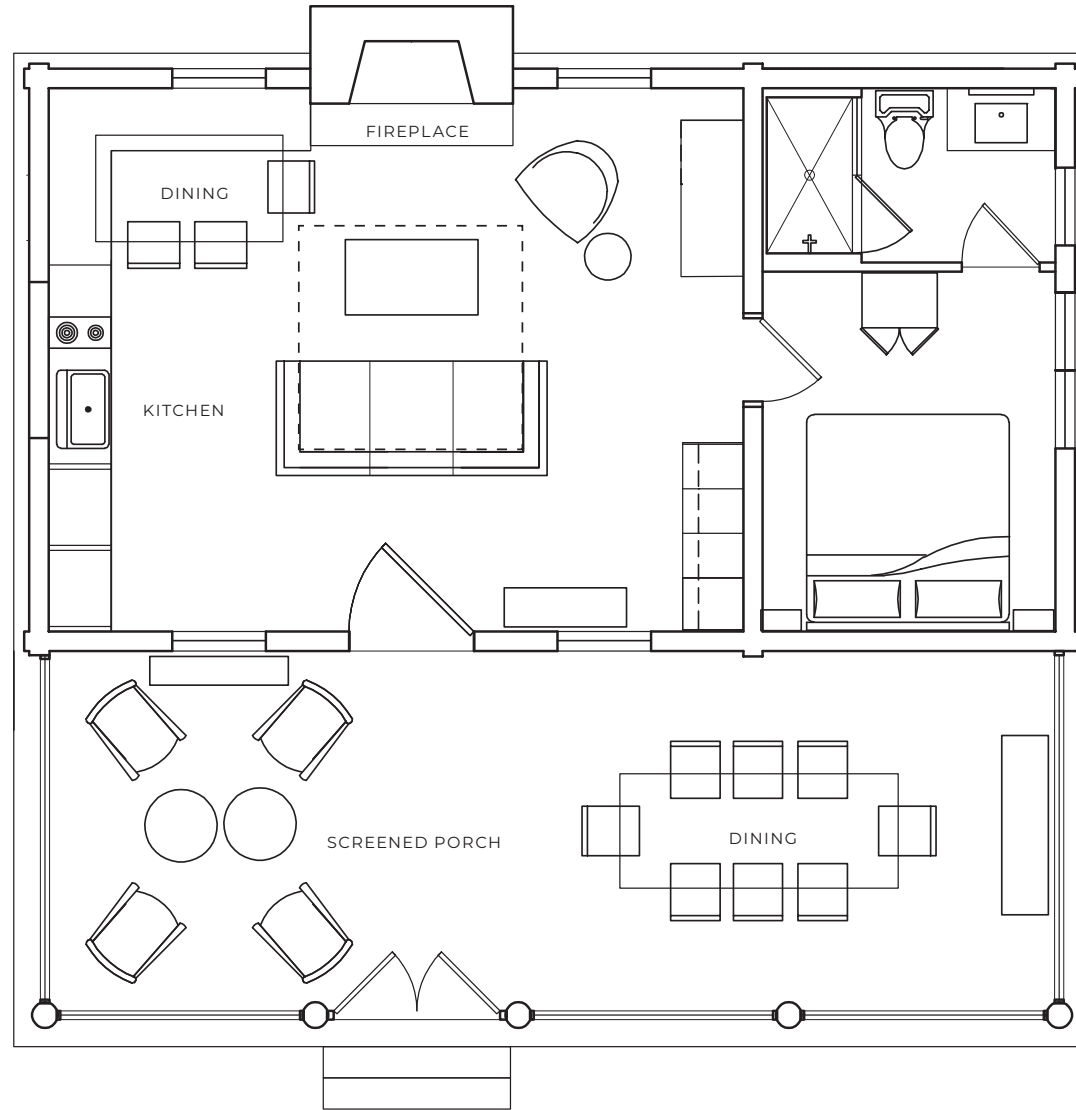

## OVERVIEW

- SUPREMELY PRIVATE SPORTING ENCLAVE OFFERS FOUR CABINS FOR UP TO 14 GUESTS ON THE BANKS OF FRENCH CREEK
- CLUBHOUSE WITH BAR, GREAT ROOM, FIREPLACE, POKER TABLE AND BILLIARDS
- COVEY DINING ROOM WITH OPEN CONCEPT KITCHEN
- CREEKSIDE FIRE PIT
- 11-STATION SHOOTING RANGE
- OUTDOOR GRILL
- CASUAL DINING
- SPA TEEPEE

## FRENCH CREEK CLUBHOUSE

- FULLY STOCKED FRIDGE
- COMBINATION DINING/  
POKER TABLE
- BILLIARDS
- WOOD BURNING  
FIREPLACE
- LEATHER SOFAS &  
COMFORTABLE SIDE  
CHAIRS

COVEY  
DINING ROOM

- GRAND DINING TABLE
- WOOD BURNING FIREPLACE
- OPEN KITCHEN FOR PRIVATE CHEF PREPARED MEALS

## MILLIE'S CABIN

- BEDROOMS — 1
- BATHROOMS — 1
- BEDS — KING
  - SLEEPER SOFA
- STANDARD OCC — 2
- MAX OCC — 4

## JENKIN'S CABIN

BEDROOMS — 1  
BATHROOMS — 1  
BEDS — KING  
    — TWIN TRUNDLE  
STANDARD OCC — 2  
MAX OCC — 4