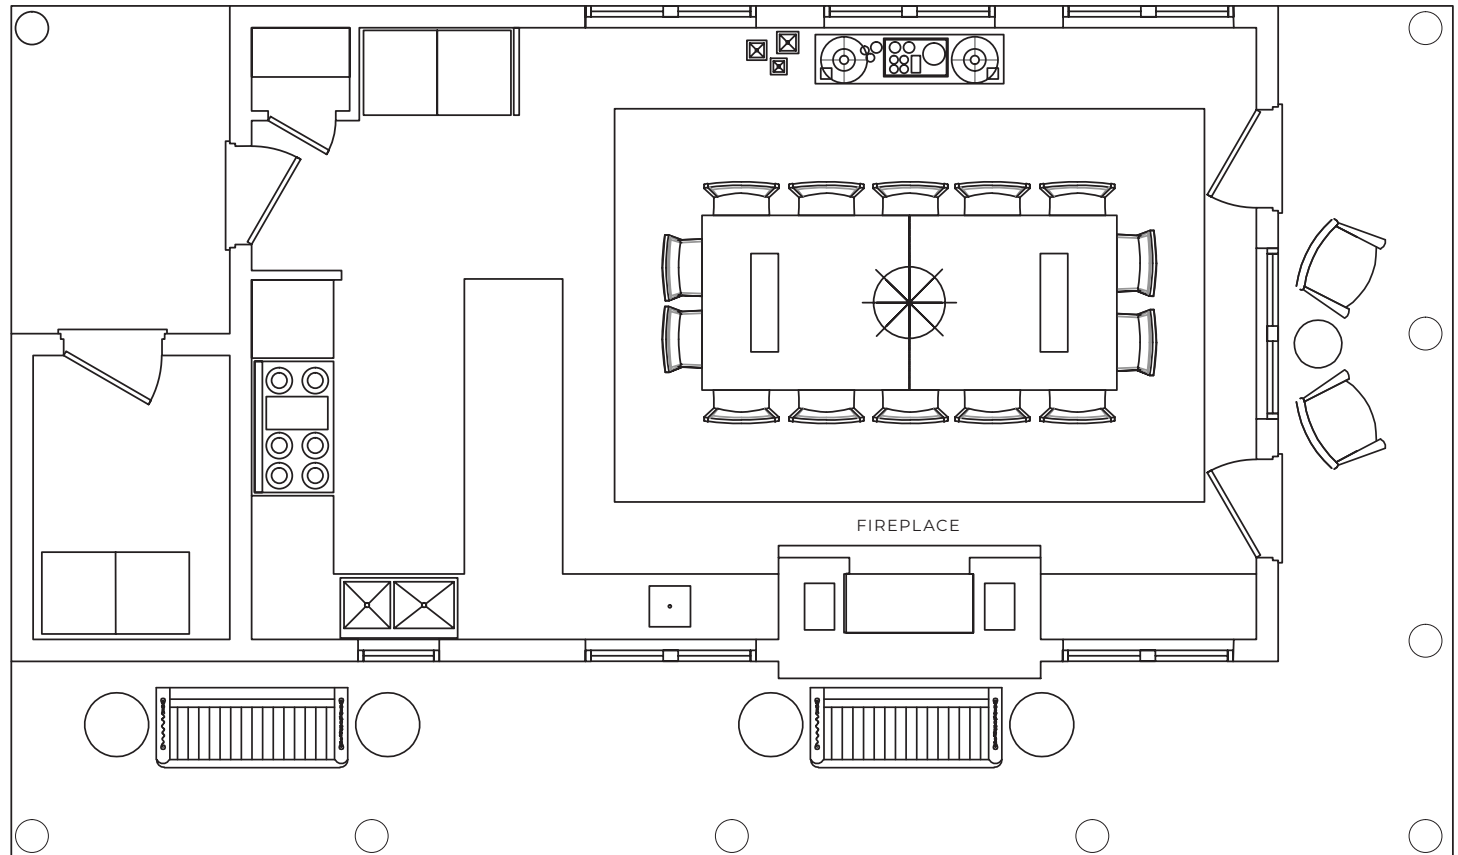

## OVERVIEW

- SUPREMELY PRIVATE SPORTING ENCLAVE OFFERS FOUR CABINS FOR UP TO 14 GUESTS ON THE BANKS OF FRENCH CREEK
- CLUBHOUSE WITH BAR, GREAT ROOM, FIREPLACE, POKER TABLE AND BILLIARDS
- COVEY DINING ROOM WITH OPEN CONCEPT KITCHEN
- CREEKSIDE FIRE PIT
- 11-STATION SHOOTING RANGE
- OUTDOOR GRILL
- CASUAL DINING
- SPA TEEPEE

## MILLIE'S CABIN

- BEDROOMS — 1
- BATHROOMS — 1
- BEDS — KING
  - SLEEPER SOFA
- STANDARD OCC — 2
- MAX OCC — 4

## JENKIN'S CABIN

BEDROOMS — 1  
BATHROOMS — 1  
BEDS — KING  
    — TWIN TRUNDLE  
STANDARD OCC — 2  
MAX OCC — 4