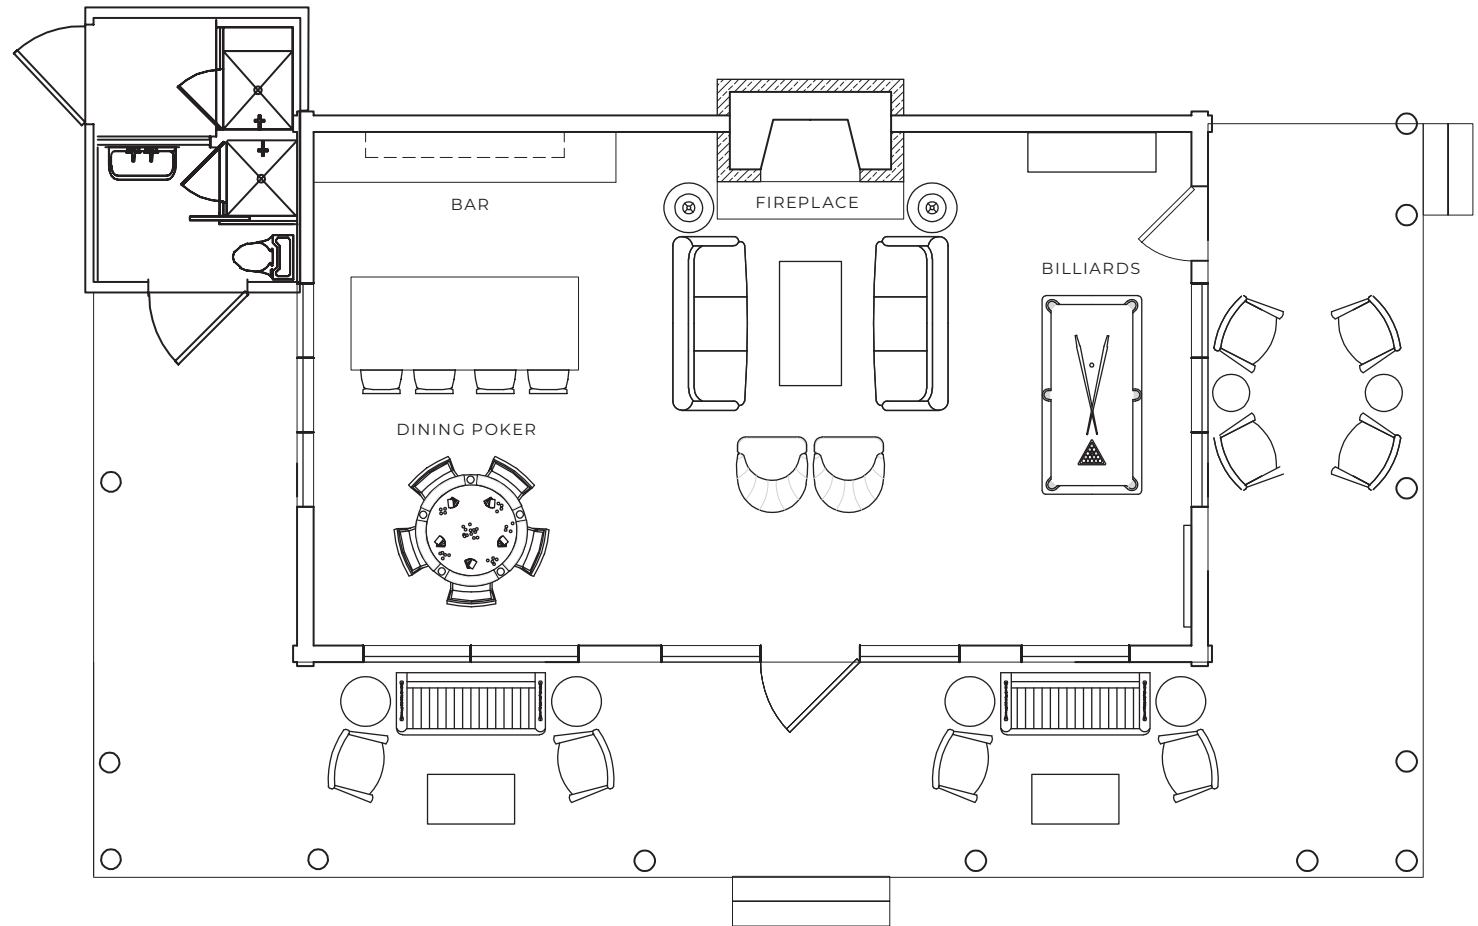

FRENCH CREEK CLUBHOUSE

- FULLY STOCKED FRIDGE
- COMBINATION DINING/
  POKER TABLE
- BILLIARDS
- WOOD BURNING
  FIREPLACE
- LEATHER SOFAS &
  COMFORTABLE SIDE
  CHAIRS