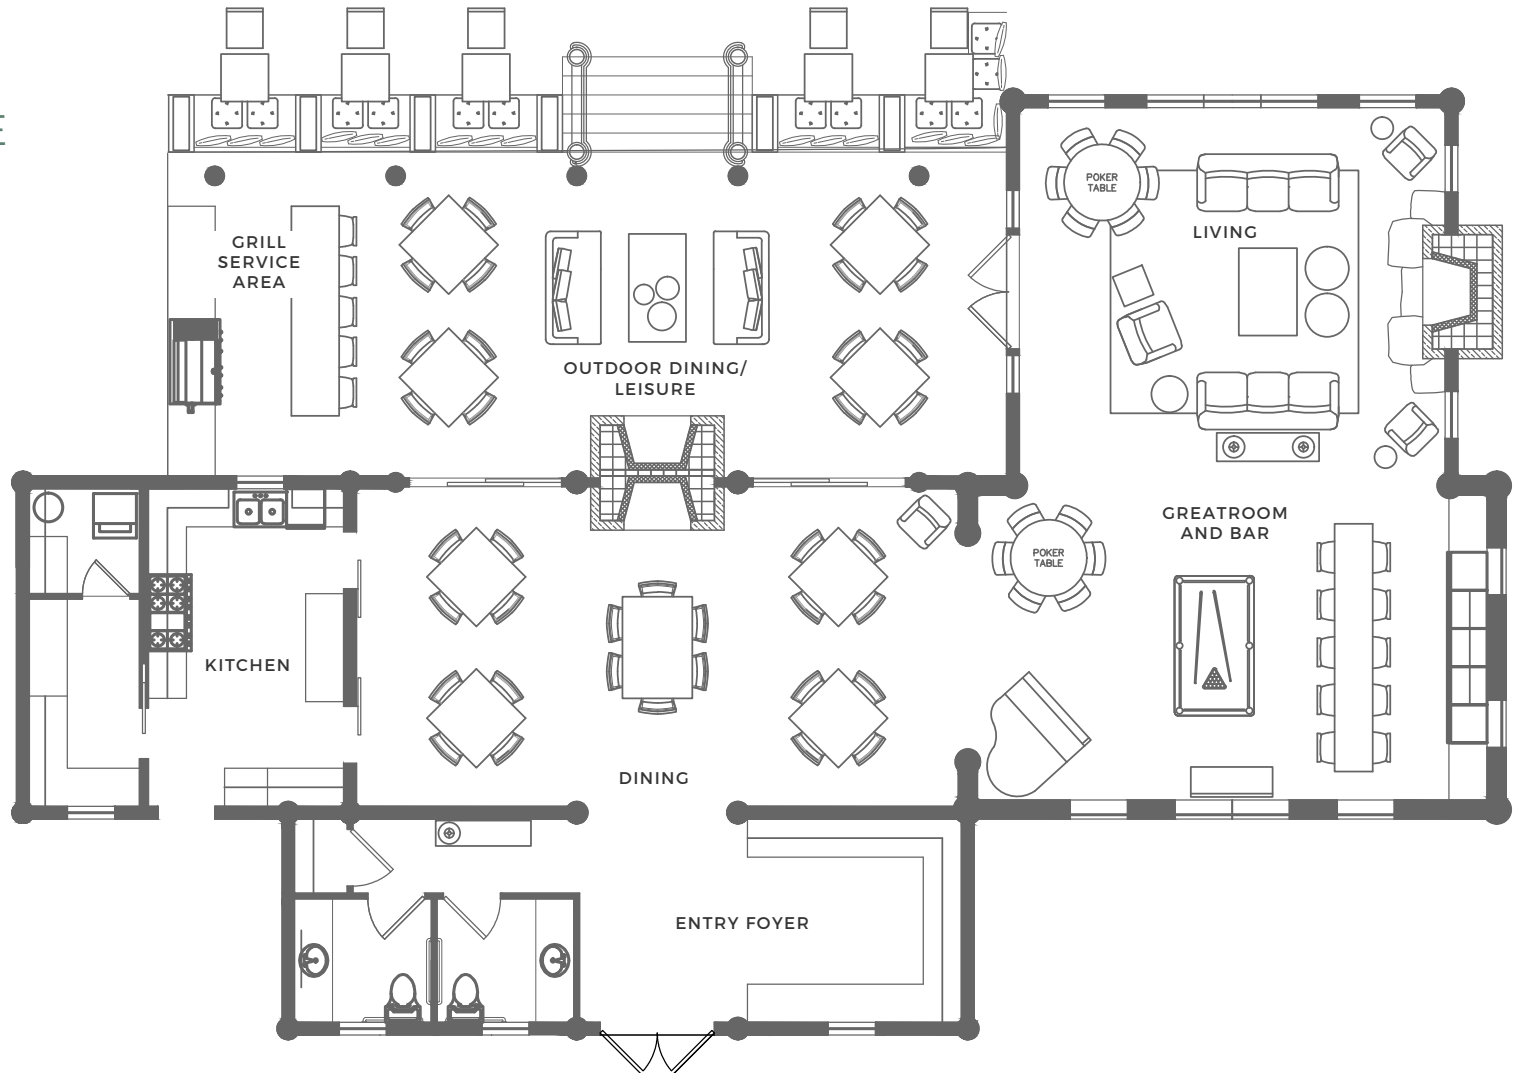

MAGEE LODGE

SQUARE FEET — 2,037

STORIES — 1

BAR — 2

FIREPLACES — 3

DINING AREAS — 2

SPA PAVILION

TZ CABIN RESIDENCE

BEDROOMS — 3

BATHROOMS — 3

SQUARE FEET — 1,929

STORIES — 1

BEDS

— KING

— 2 QUEENS

— QUEEN SLEEPER SOFA

STANDARD OCC — 4

MAX OCC — 8

MELLON CABIN SUITE

BEDROOMS — 2
 BATHROOMS — 2
 SQUARE FEET — 737
 STORIES — 1
 BEDS
 — 2 KINGS
 STANDARD OCC — 4
 MAX OCC — 6

ELK HOLLOW CABIN SUITE

BEDROOMS — 1

BATHROOMS — 1

SQUARE FEET — 360

WOOD CABIN SUITE

BEDROOMS (ADA) — 1

BATHROOMS — 1

ADA WITH ROLL-IN SHOWER

SQUARE FEET — 324

STORIES — 1

BEDS

— QUEEN