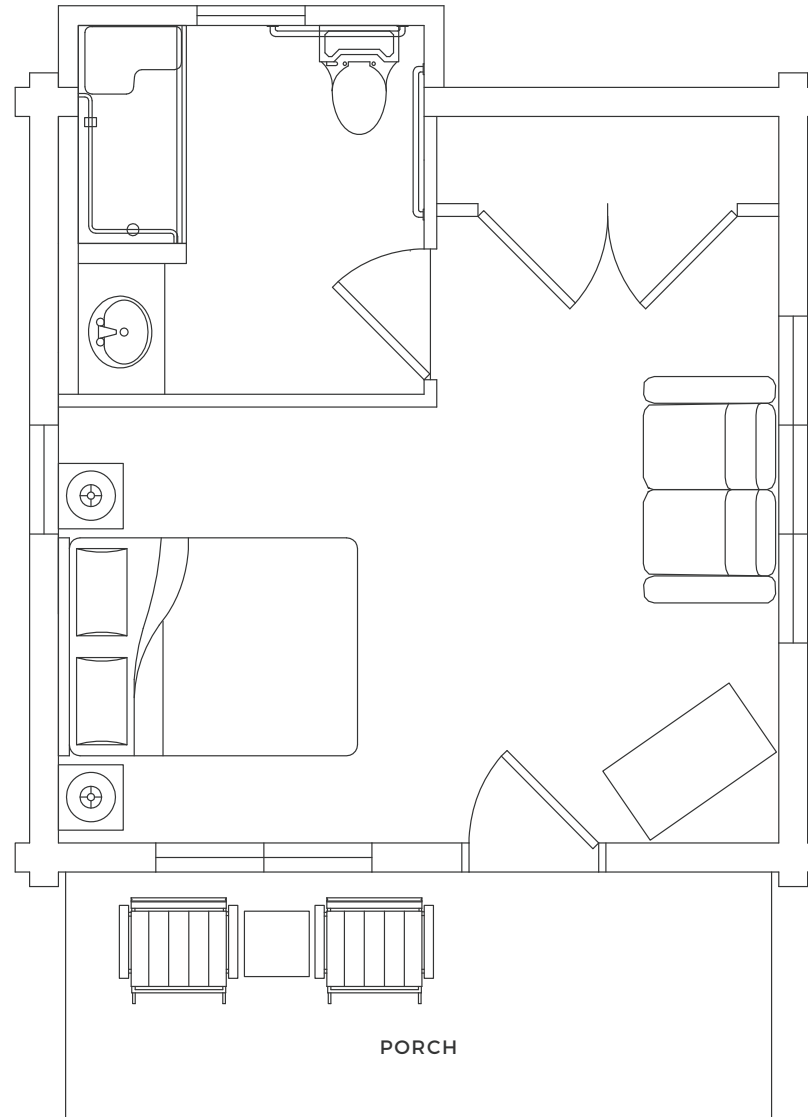

WOOD CABIN SUITE

BEDROOMS (ADA) — 1

BATHROOMS — 1

ADA WITH ROLL-IN SHOWER

SQUARE FEET — 324

STORIES — 1

BEDS

— QUEEN

STANDARD OCC — 2

MAX OCC — 2