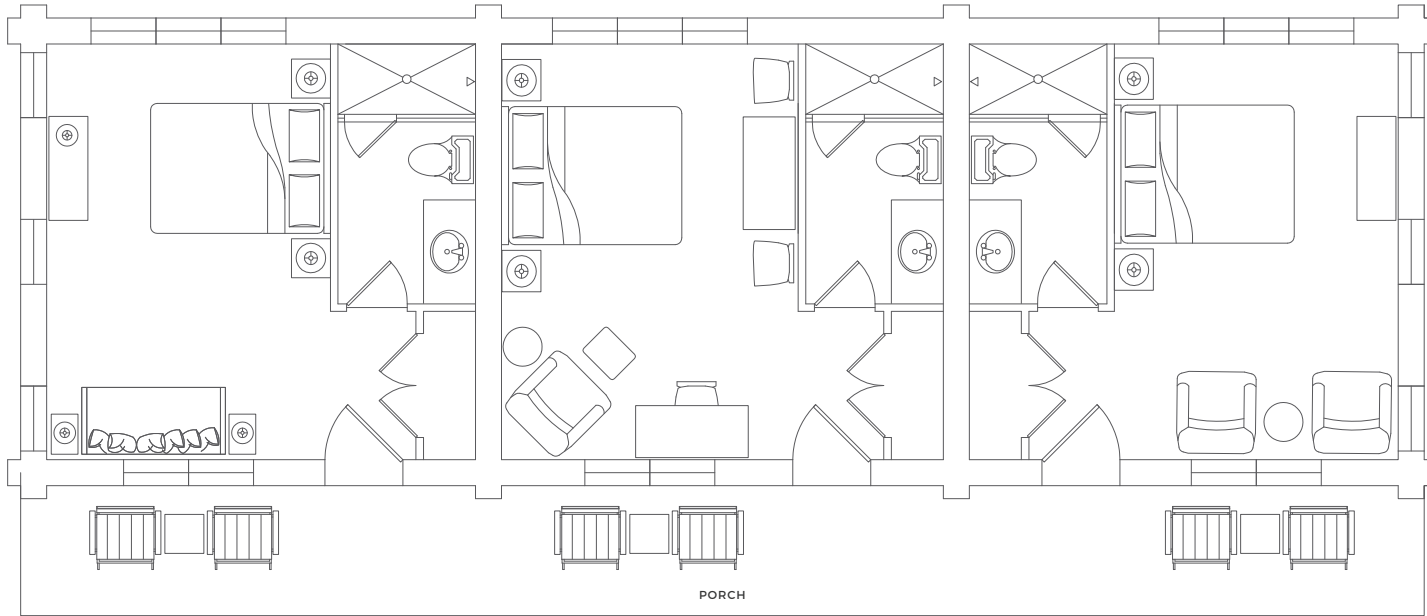

PEARCE CABIN SUITE

BEDROOMS — 1
BATHROOMS — 1
SQUARE FEET — 324
STORIES — 1
BEDS
— QUEEN
STANDARD OCC — 2
MAX OCC — 2

DOWNIE CABIN SUITE

BEDROOMS — 1
BATHROOMS — 1
SQUARE FEET — 324
STORIES — 1
BEDS
— KING
STANDARD OCC — 2
MAX OCC — 2

WIANT CABIN SUITE

BEDROOMS — 1
BATHROOMS — 1
SQUARE FEET — 324
STORIES — 1
BEDS
— KING
STANDARD OCC — 2
MAX OCC — 2