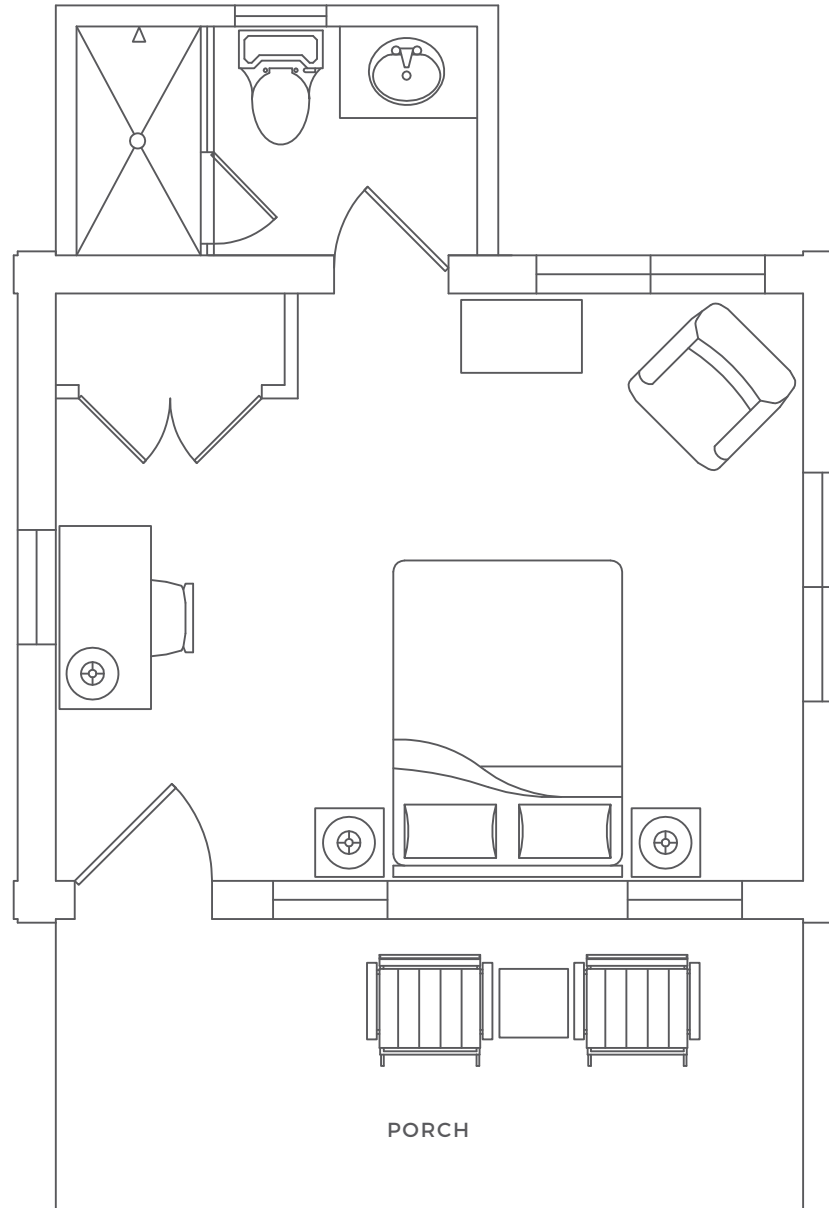

STANDARD OCC — 4

MAX OCC — 8

MELLON CABIN SUITE

BEDROOMS — 2
 BATHROOMS — 2
 SQUARE FEET — 737
 STORIES — 1
 BEDS
 — 2 KINGS
 STANDARD OCC — 4
 MAX OCC — 6

ELK HOLLOW CABIN SUITE

BEDROOMS — 1

BATHROOMS — 1

SQUARE FEET — 360

STORIES — 1

BEDS

— QUEEN

— FULL SLEEPER SOFA

STANDARD OCC — 2

MAX OCC — 3

BURGESS CABIN SUITE

BEDROOMS — 1
BATHROOMS — 1
SQUARE FEET — 344
STORIES — 1
BEDS
— KING
STANDARD OCC — 2
MAX OCC — 2

WOOD CABIN SUITE

BEDROOMS (ADA) — 1

BATHROOMS — 1

ADA WITH ROLL-IN SHOWER

SQUARE FEET — 324

STORIES — 1

BEDS

— QUEEN