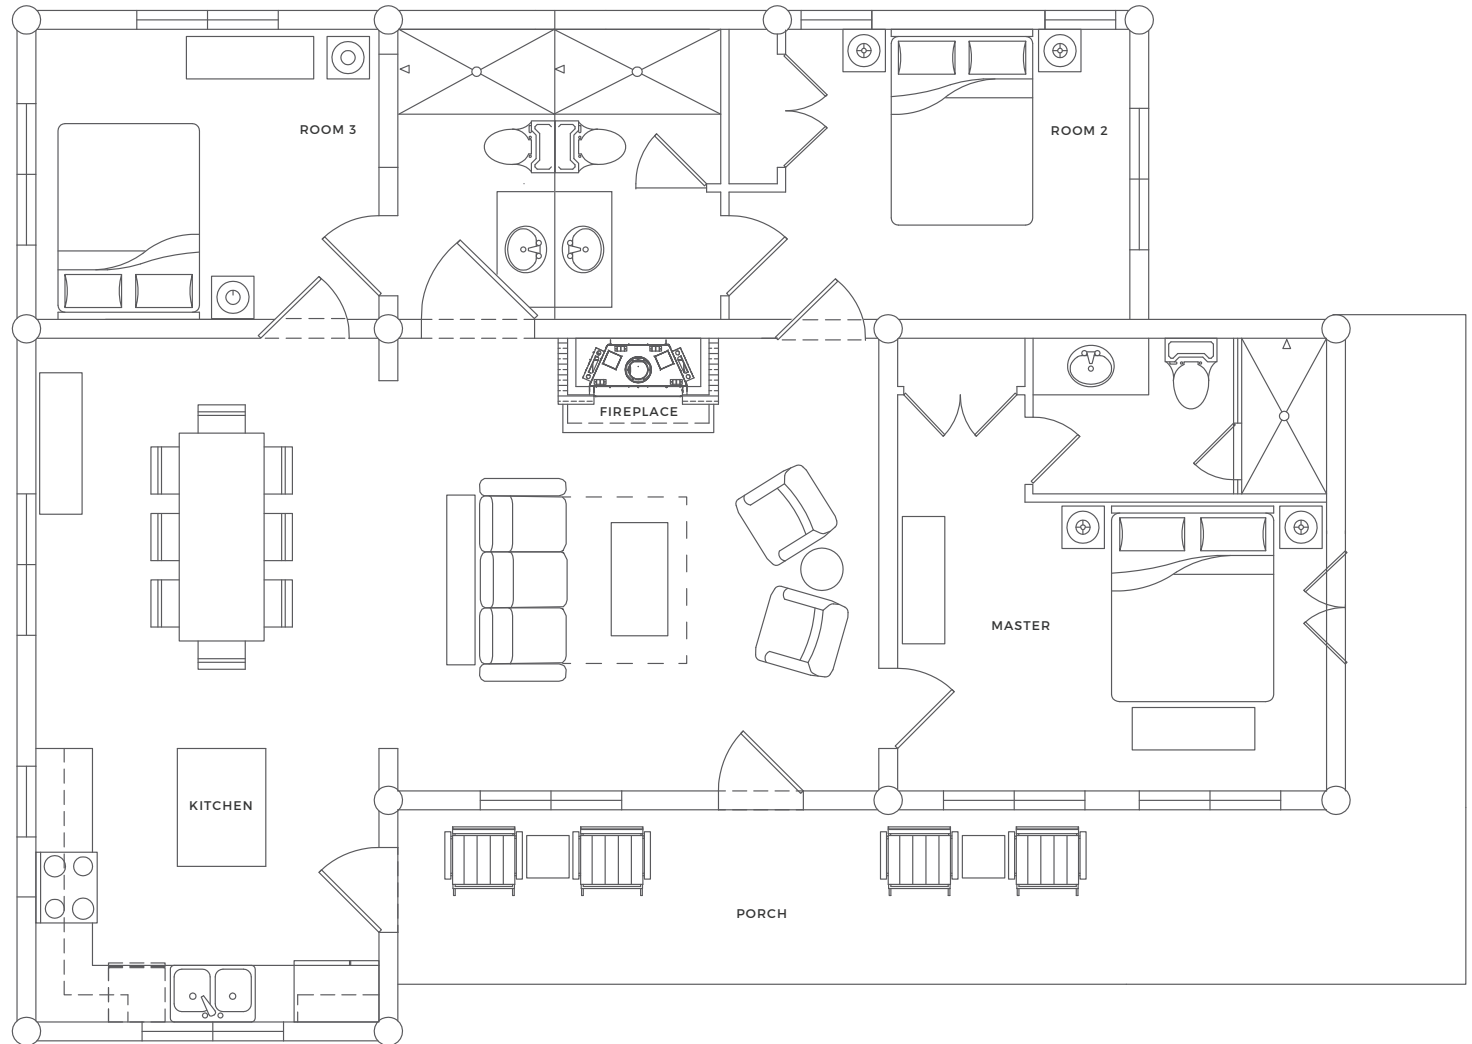

MAGEE LODGE

SQUARE FEET — 2,037

STORIES — 1

BAR — 2

FIREPLACES — 3

DINING AREAS — 2

SPA PAVILION

TZ CABIN RESIDENCE

BEDROOMS — 3

BATHROOMS — 3

SQUARE FEET — 1,929

STORIES — 1

BEDS

— KING

— 2 QUEENS

— QUEEN SLEEPER SOFA

STANDARD OCC — 4

MAX OCC — 8

MELLON CABIN SUITE

BEDROOMS — 2
 BATHROOMS — 2
 SQUARE FEET — 737
 STORIES — 1
 BEDS
 — 2 KINGS
 STANDARD OCC — 4
 MAX OCC — 6

ELK HOLLOW CABIN SUITE

BEDROOMS — 1

BATHROOMS — 1

SQUARE FEET — 360

STORIES — 1

BEDS

— QUEEN

— FULL SLEEPER SOFA

STANDARD OCC — 2

MAX OCC — 3

BURGESS CABIN SUITE

BEDROOMS — 1
BATHROOMS — 1
SQUARE FEET — 344
STORIES — 1
BEDS
— KING
STANDARD OCC — 2
MAX OCC — 2