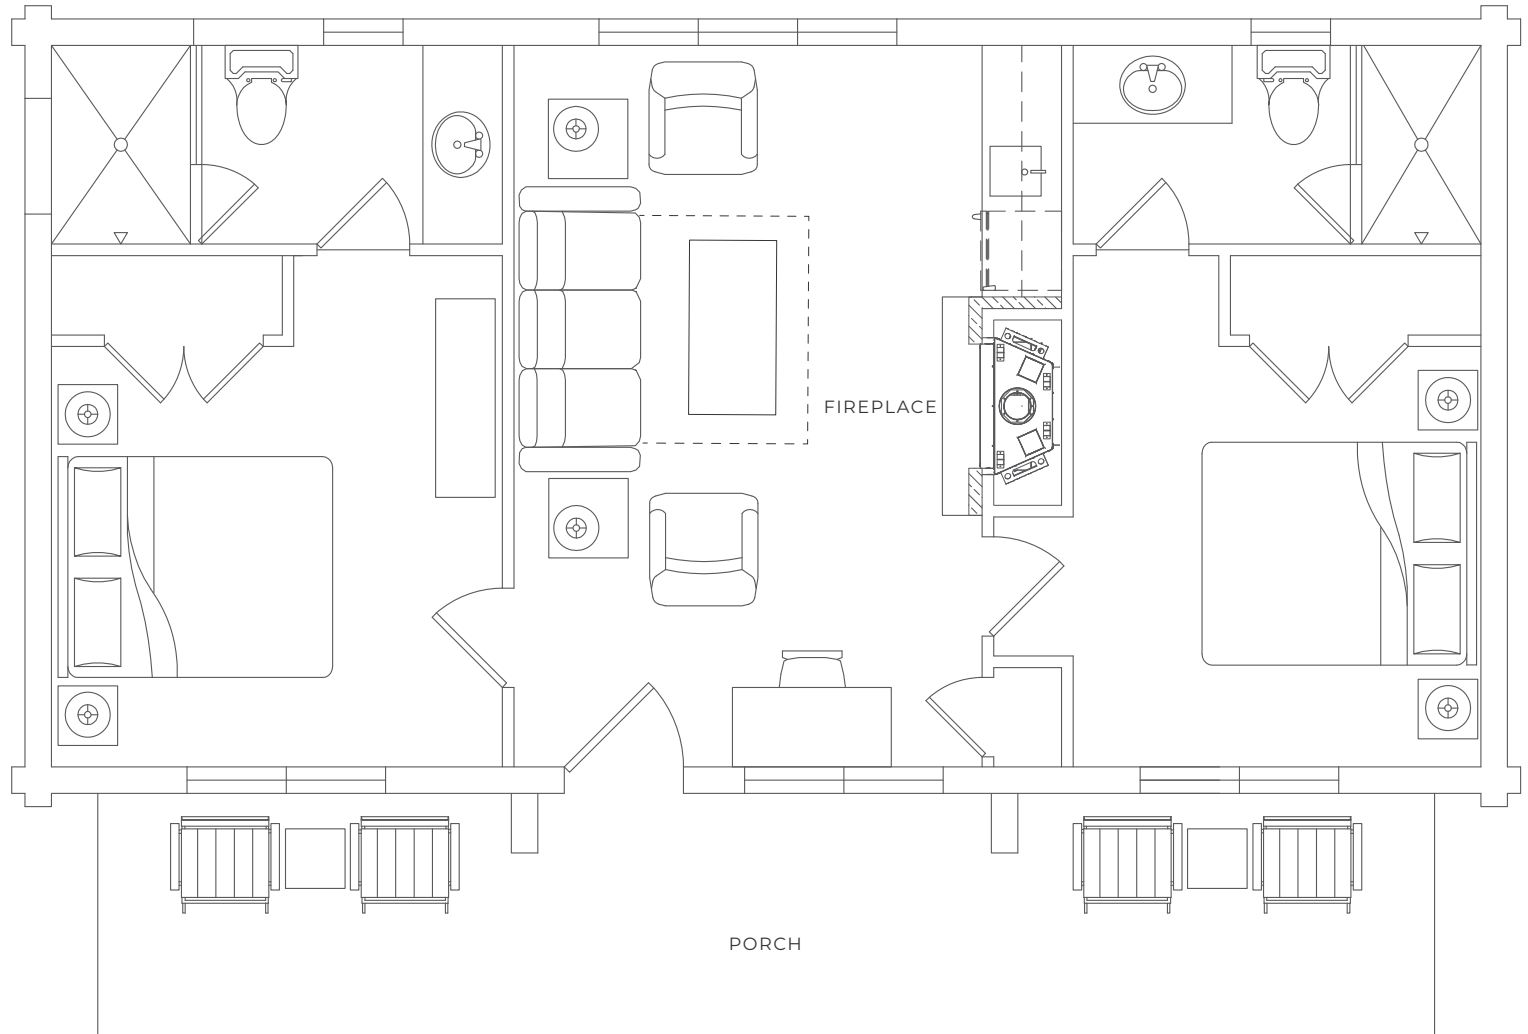

MAGEE LODGE

SQUARE FEET — 2,037

STORIES — 1

BAR — 2

FIREPLACES — 3

DINING AREAS — 2

SPA PAVILION

TZ CABIN RESIDENCE

BEDROOMS — 3

BATHROOMS — 3

SQUARE FEET — 1,929

STORIES — 1

BEDS

— KING

— 2 QUEENS

— QUEEN SLEEPER SOFA

STANDARD OCC — 4

MAX OCC — 8

MELLON CABIN SUITE

BEDROOMS — 2
 BATHROOMS — 2
 SQUARE FEET — 737
 STORIES — 1
 BEDS
 — 2 KINGS
 STANDARD OCC — 4
 MAX OCC — 6

ELK HOLLOW CABIN SUITE

BEDROOMS — 1

BATHROOMS — 1

SQUARE FEET — 360

STORIES — 1

BEDS

— QUEEN

— FULL SLEEPER SOFA

STANDARD OCC — 2

MAX OCC — 3

BURGESS CABIN SUITE

BEDROOMS — 1
BATHROOMS — 1
SQUARE FEET — 344
STORIES — 1
BEDS
— KING
STANDARD OCC — 2
MAX OCC — 2