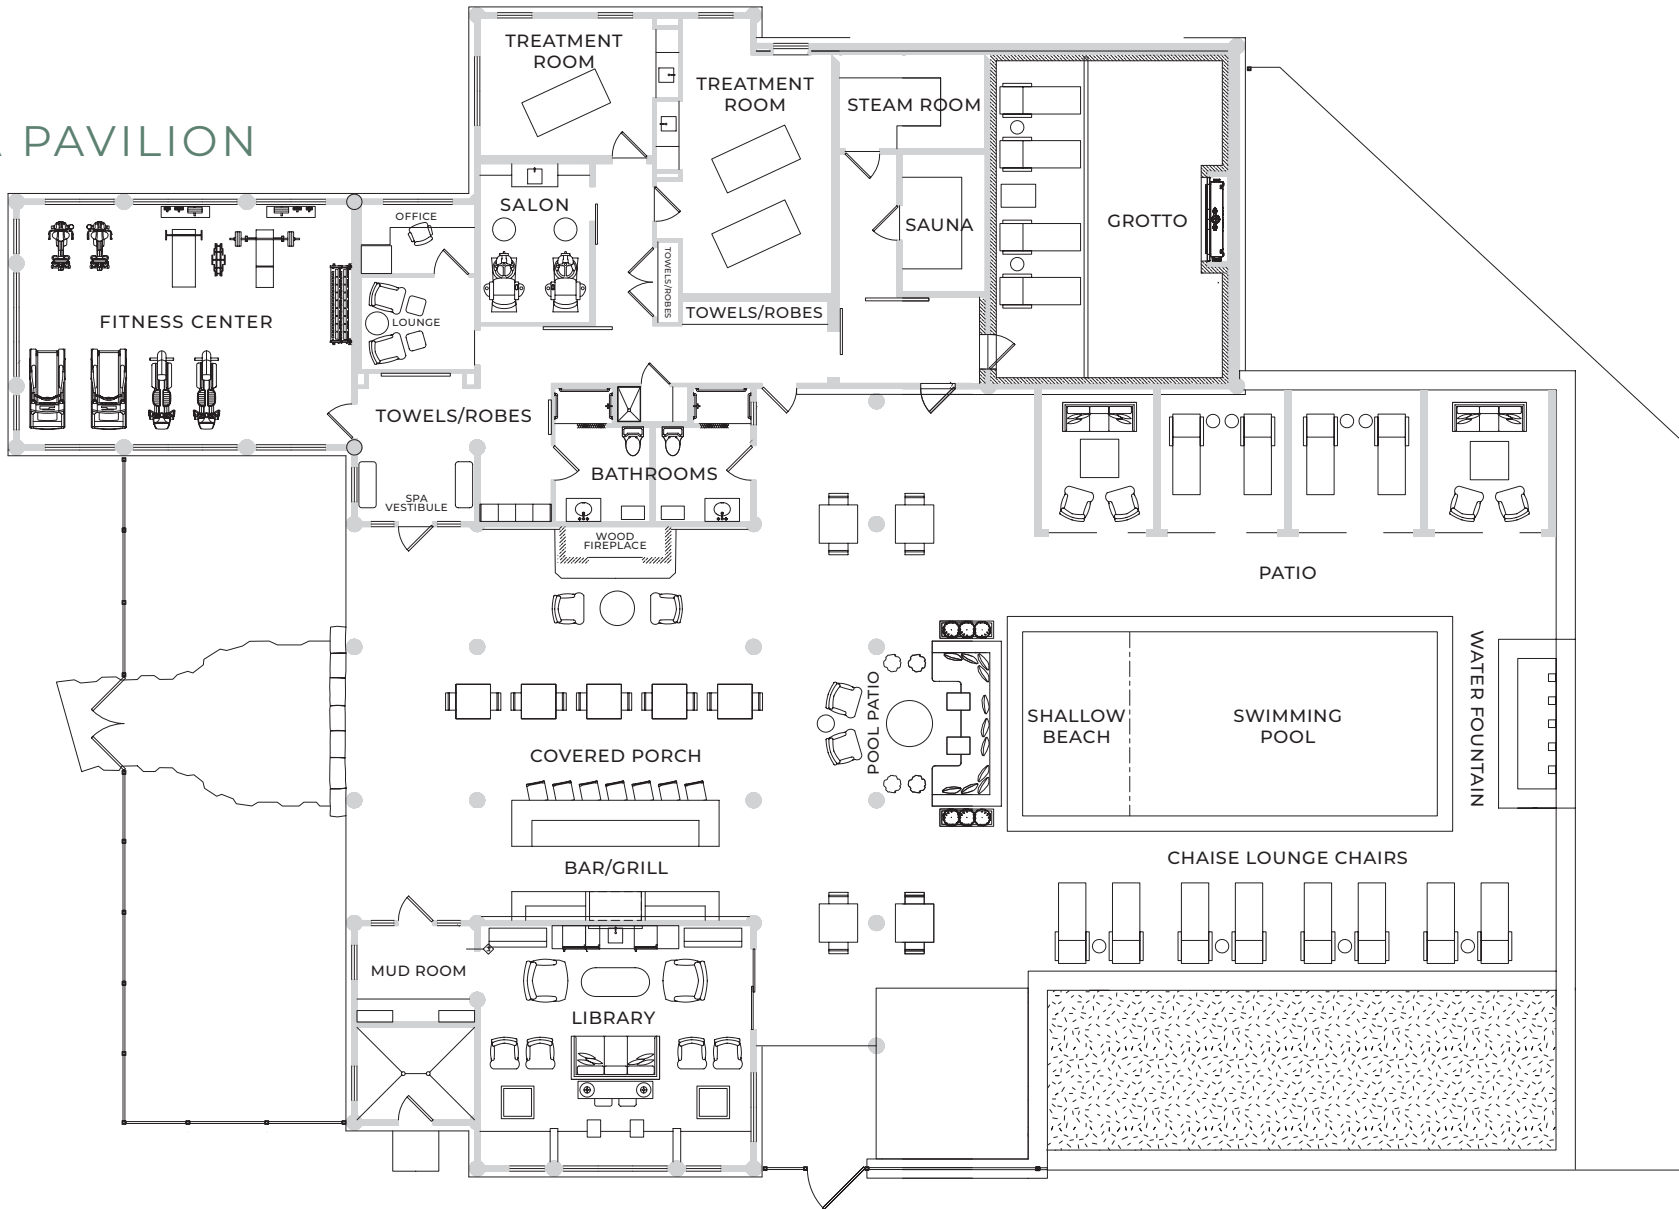

MAGEE LODGE

SQUARE FEET — 2,037

STORIES — 1

BAR — 2

FIREPLACES — 3

DINING AREAS — 2

SPA PAVILION

TZ CABIN RESIDENCE

BEDROOMS — 3

BATHROOMS — 3

SQUARE FEET — 1,929

STORIES — 1

BEDS

— KING

— 2 QUEENS

— QUEEN SLEEPER SOFA

STANDARD OCC — 4

MAX OCC — 8

MELLON CABIN SUITE

BEDROOMS — 2
 BATHROOMS — 2
 SQUARE FEET — 737
 STORIES — 1
 BEDS
 — 2 KINGS
 STANDARD OCC — 4
 MAX OCC — 6

ELK HOLLOW CABIN SUITE

BEDROOMS — 1

BATHROOMS — 1

SQUARE FEET — 360

STORIES — 1

BEDS

— QUEEN

— FULL SLEEPER SOFA

STANDARD OCC — 2

MAX OCC — 3

BURGESS CABIN SUITE

BEDROOMS — 1
BATHROOMS — 1
SQUARE FEET — 344
STORIES — 1
BEDS
— KING
STANDARD OCC — 2
MAX OCC — 2