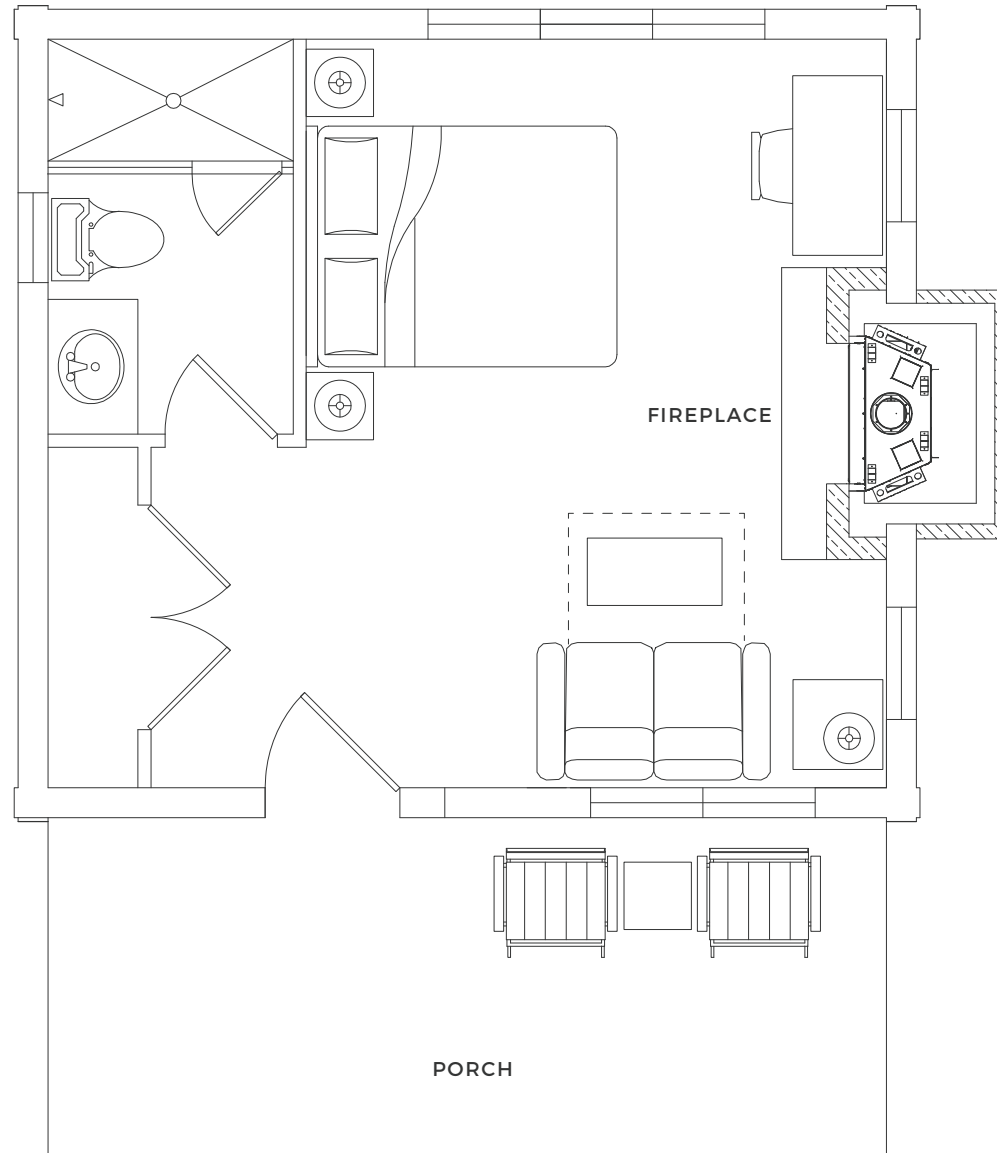

STANDARD OCC — 4

MAX OCC — 8

MELLON CABIN SUITE

BEDROOMS — 2
 BATHROOMS — 2
 SQUARE FEET — 737
 STORIES — 1
 BEDS
 — 2 KINGS
 STANDARD OCC — 4
 MAX OCC — 6

ELK HOLLOW CABIN SUITE

BEDROOMS — 1

BATHROOMS — 1

SQUARE FEET — 360

STORIES — 1

BEDS

— QUEEN

— FULL SLEEPER SOFA

STANDARD OCC — 2

MAX OCC — 3

BURGESS CABIN SUITE

BEDROOMS — 1
BATHROOMS — 1
SQUARE FEET — 344
STORIES — 1
BEDS
— KING
STANDARD OCC — 2
MAX OCC — 2

WOOD CABIN SUITE

BEDROOMS (ADA) — 1

BATHROOMS — 1

ADA WITH ROLL-IN SHOWER

SQUARE FEET — 324

STORIES — 1

BEDS

— QUEEN