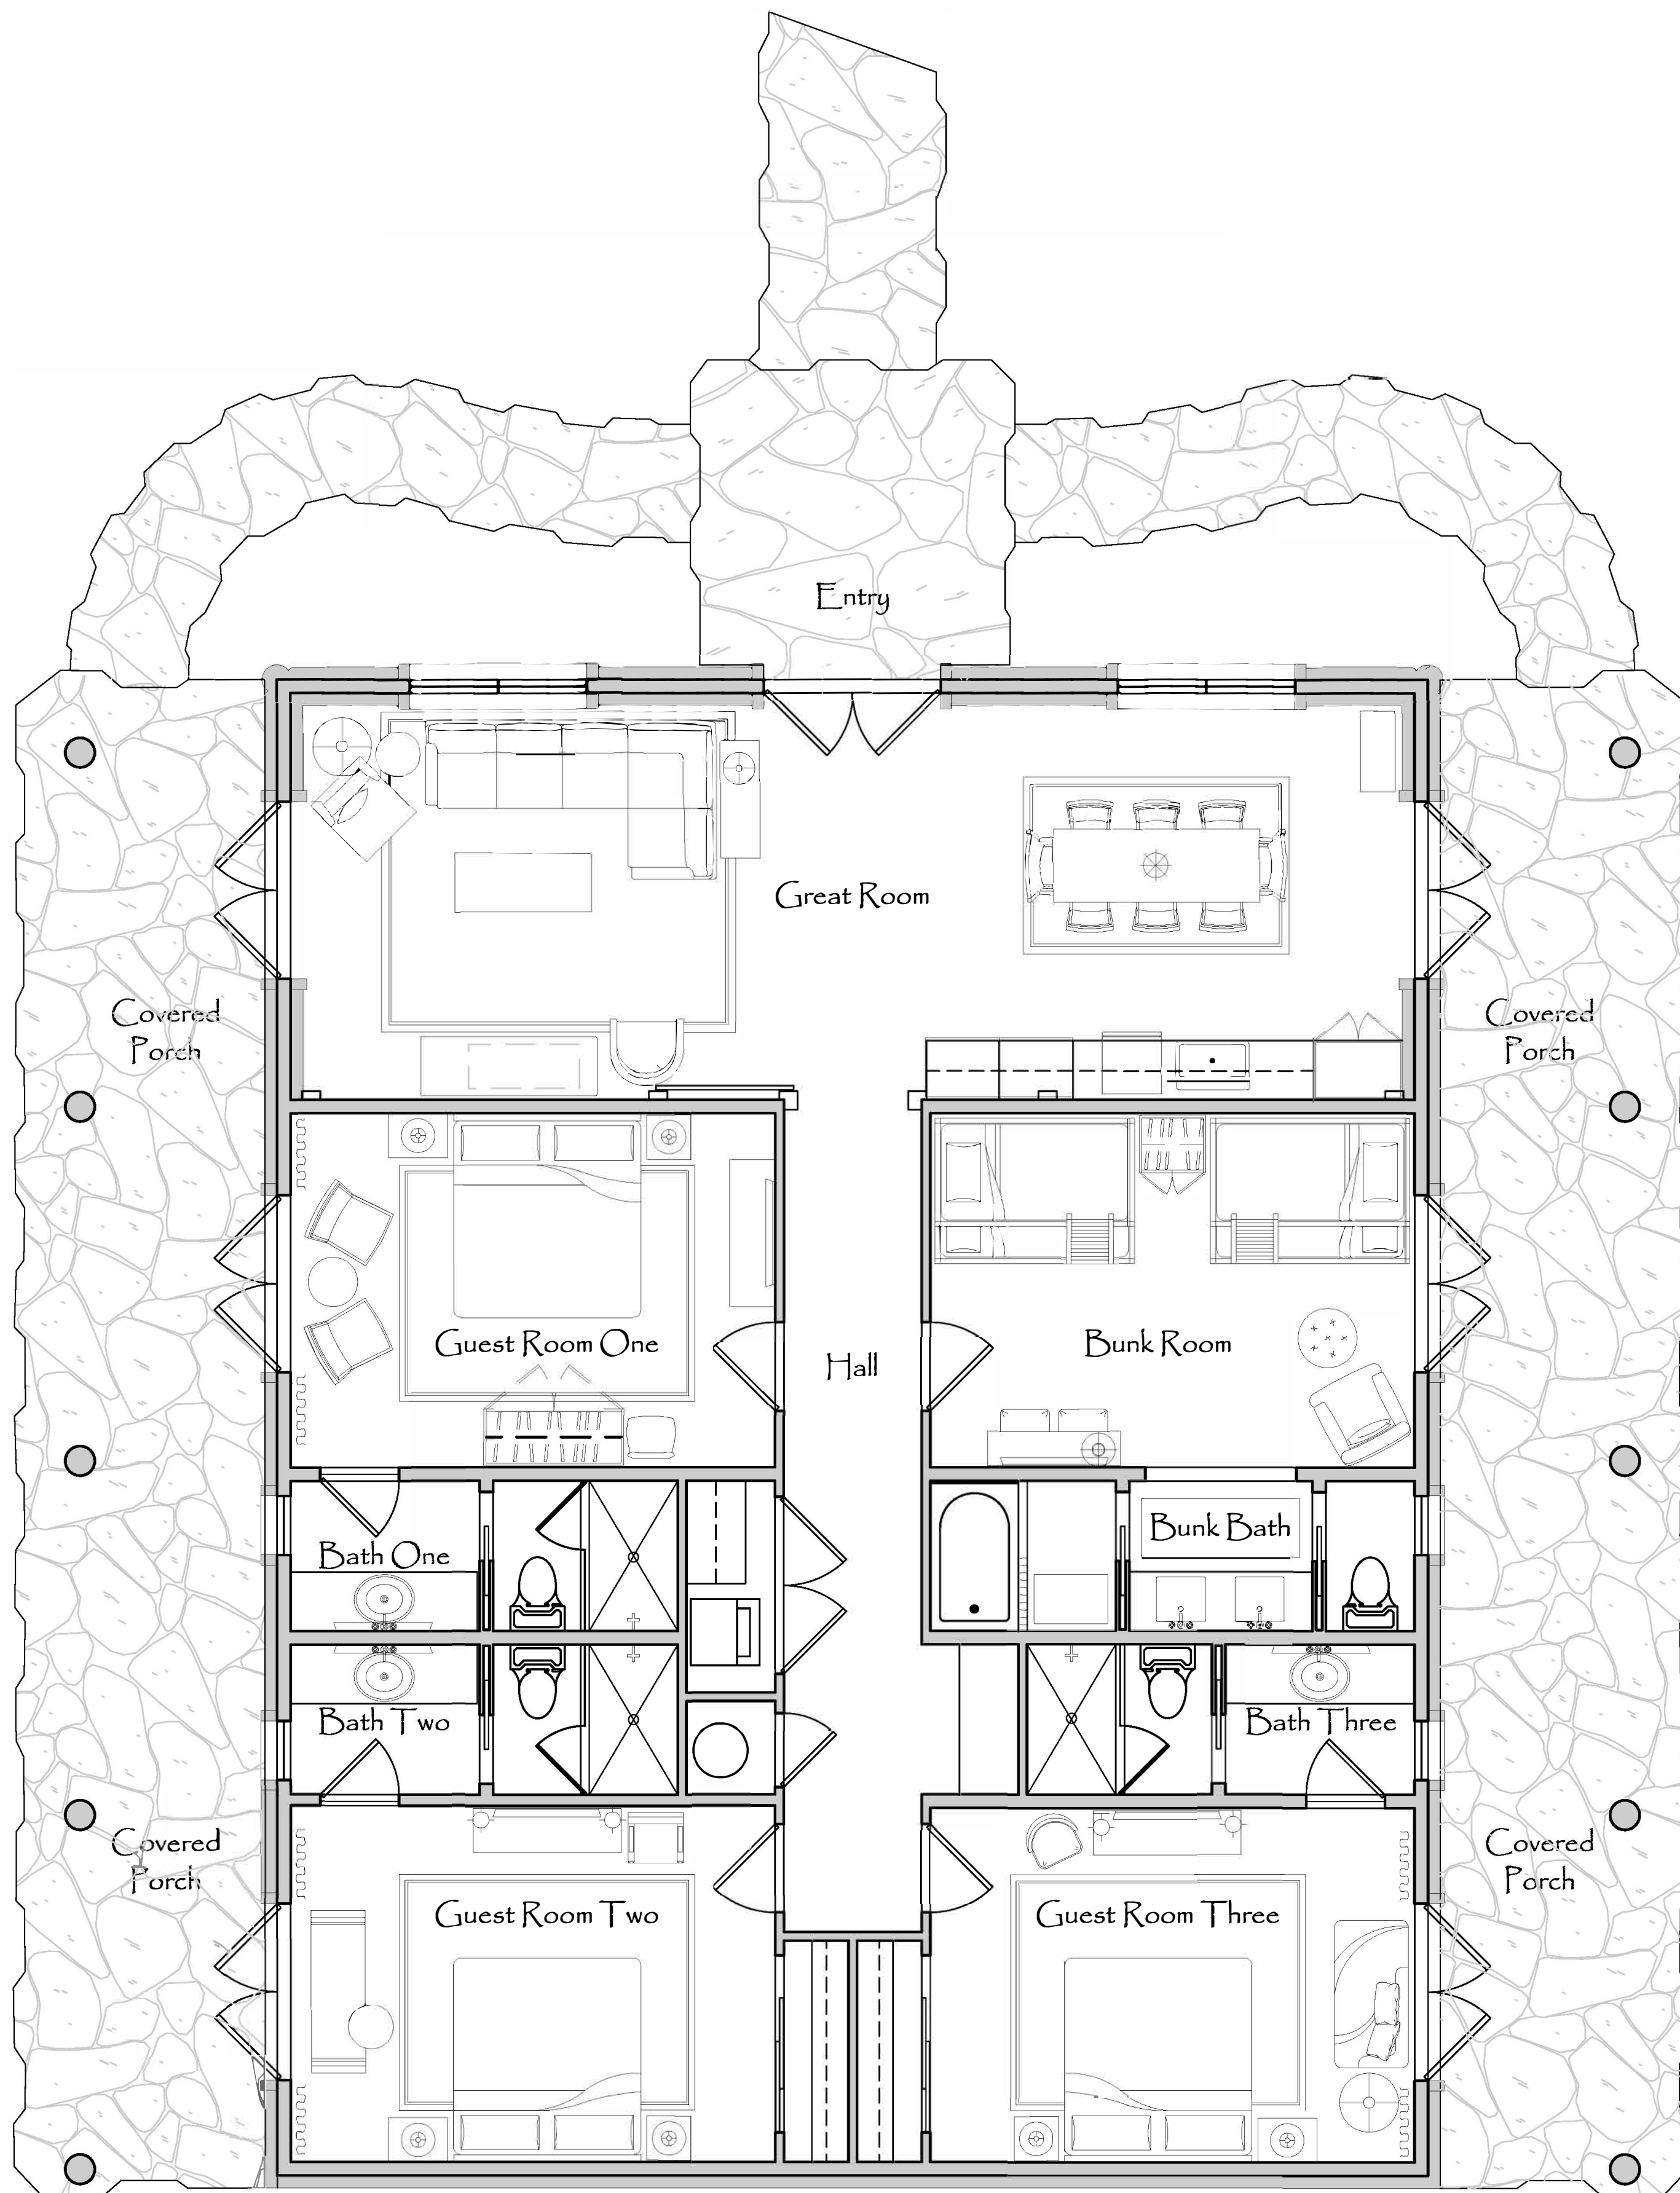

# GUEST HOUSE MAIN LEVEL

1,978 SQ. FT.

RIVER  
VIEW

# GUEST HOUSE UPPER LEVEL

2,030 SQ. FT.

RIVER  
VIEW