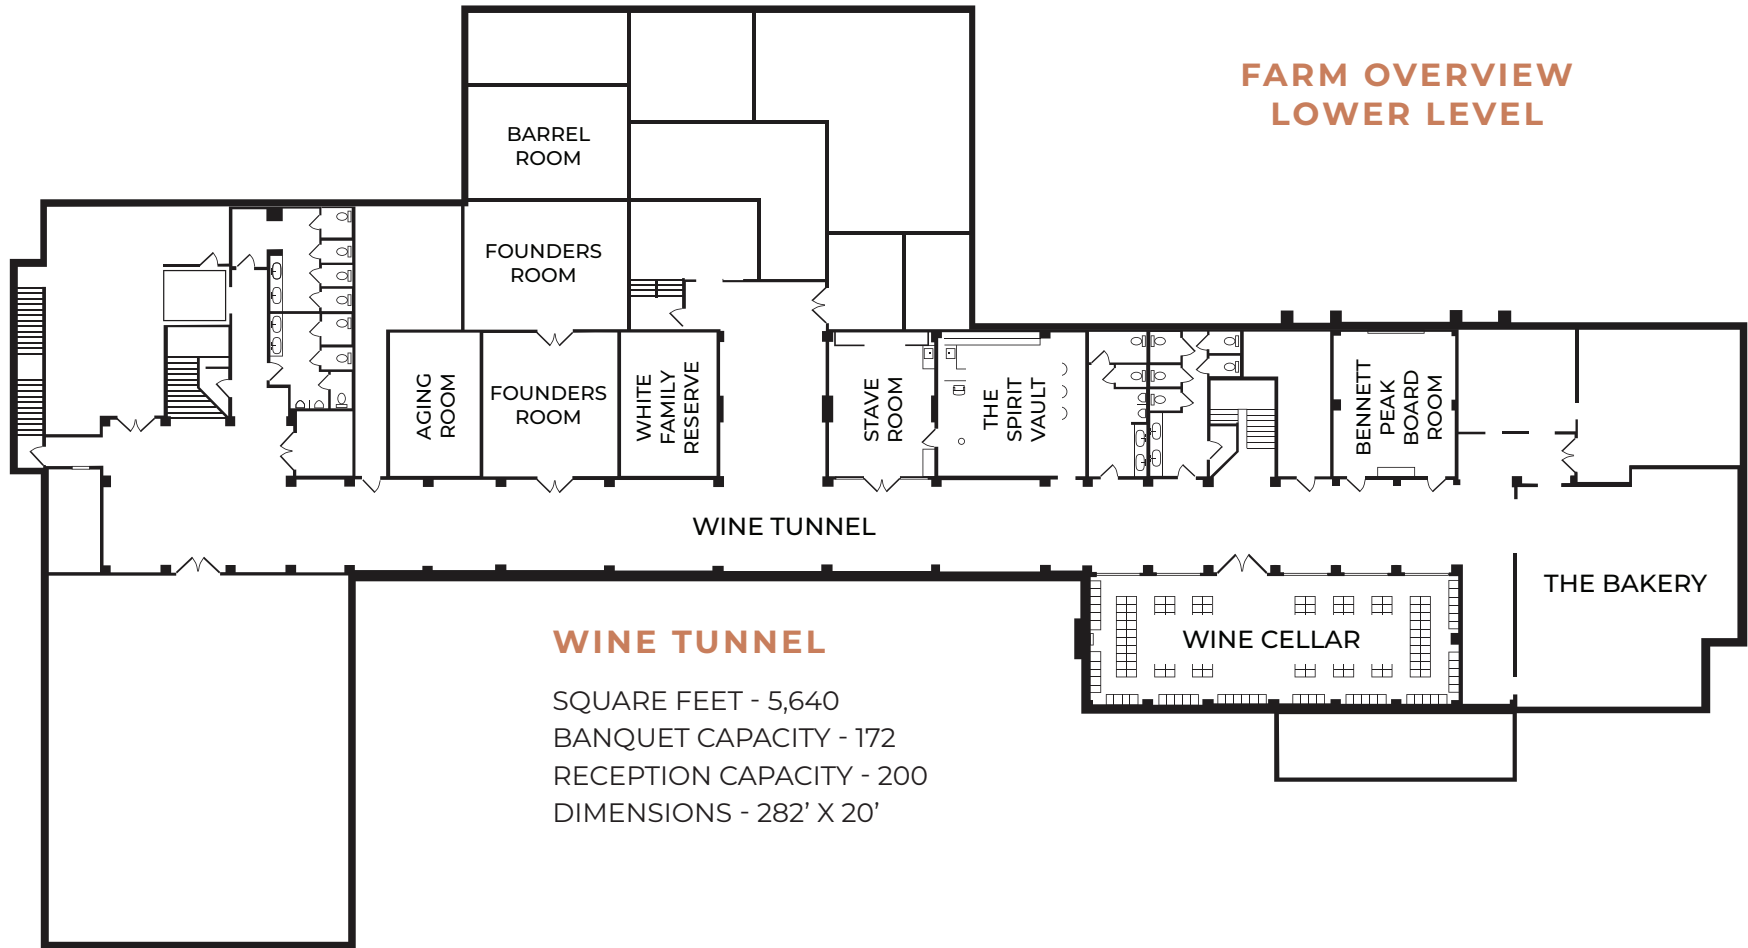

**BARREL ROOM**

SQUARE FEET - 432  
DIMENSIONS - 24' X 18'  
BANQUET CAPACITY - 14  
RECEPTION CAPACITY - 14  
CONFERENCE CAPACITY - 14

**FARM OVERVIEW  
LOWER LEVEL**

**WINE TUNNEL**

SQUARE FEET - 5,640  
 BANQUET CAPACITY - 172  
 RECEPTION CAPACITY - 200  
 DIMENSIONS - 282' X 20'