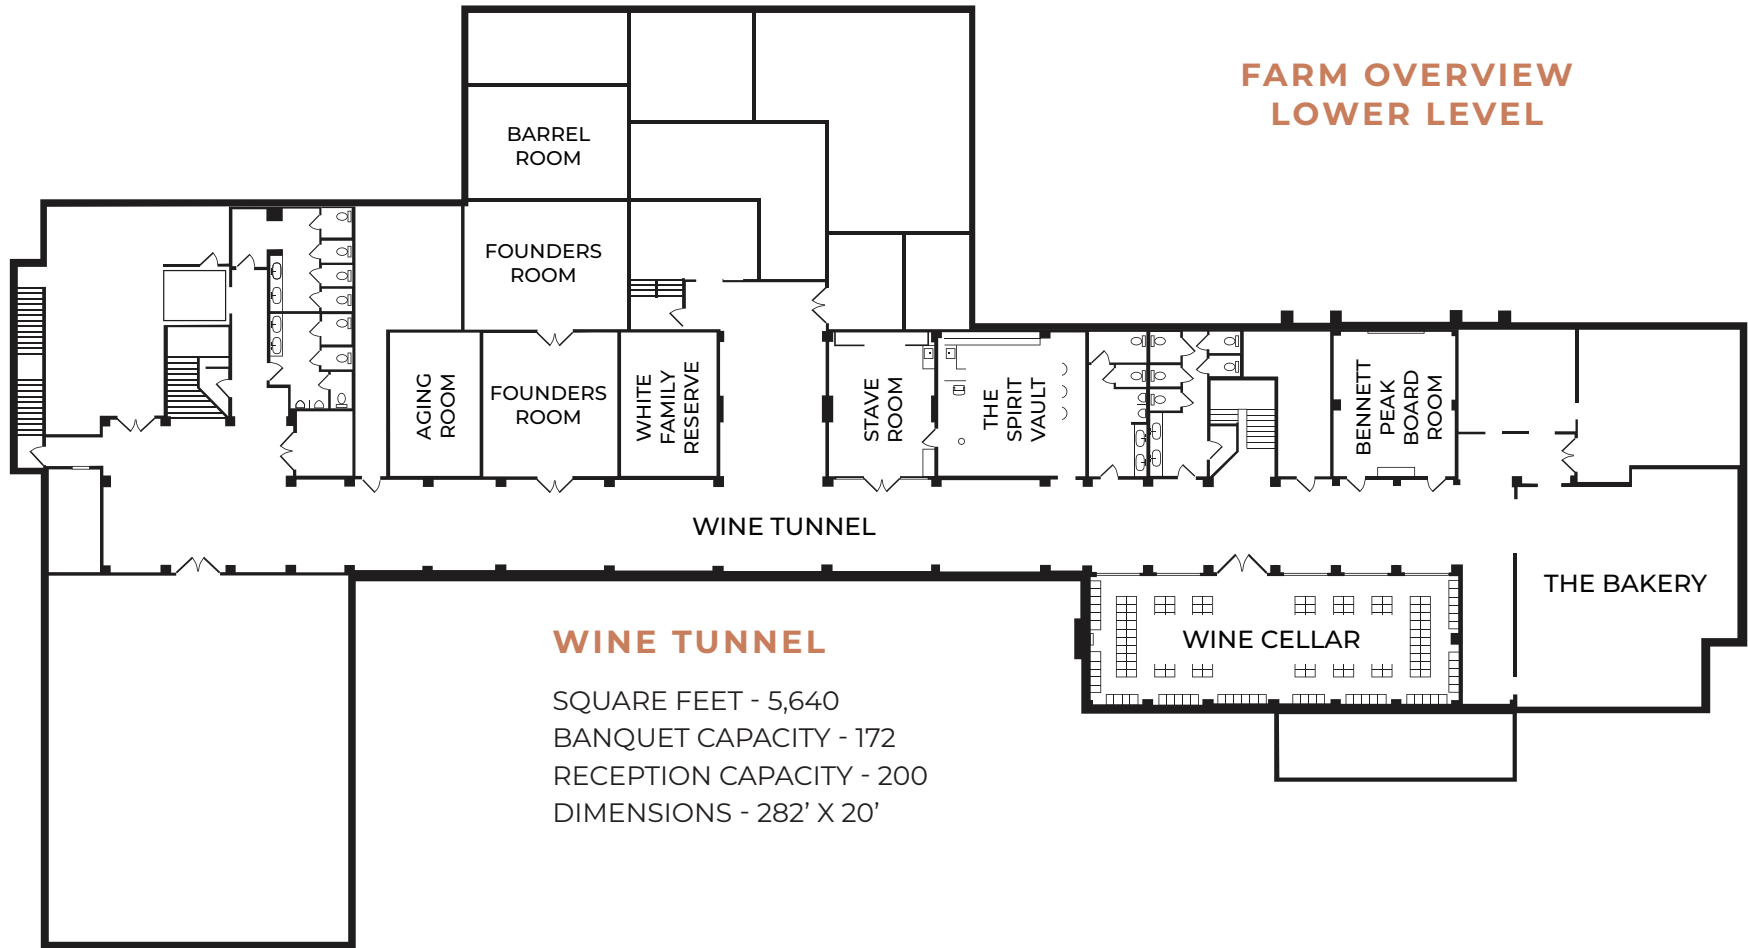

**BENNETT PEAK
BOARD ROOM**

SQUARE FEET - 430
DIMENSIONS - 24' X 18'
BANQUET CAPACITY - 16
RECEPTION CAPACITY - 16
CONFERENCE CAPACITY - 16

**FARM OVERVIEW
LOWER LEVEL**

WINE TUNNEL

SQUARE FEET - 5,640
 BANQUET CAPACITY - 172
 RECEPTION CAPACITY - 200
 DIMENSIONS - 282' X 20'