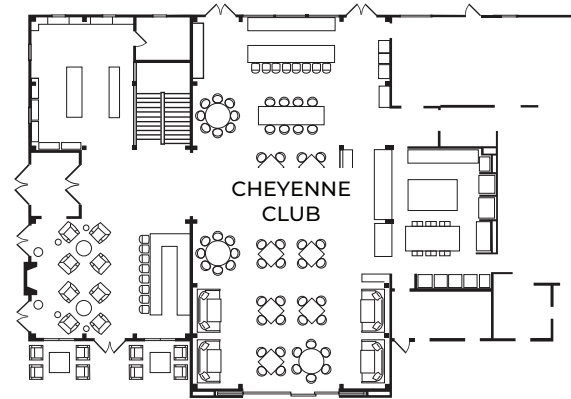

BRUSH CREEK DISTILLERY

SIERRA MADRE EVENT LAWN

SQUARE FEET - 5,000
THEATER CAPACITY - 60
BANQUET CAPACITY - 60
RECEPTION CAPACITY - 180
DIMENSIONS 54' X 90'

**FARM OVERVIEW
MAIN LEVEL**

BRUSH CREEK GREENHOUSE