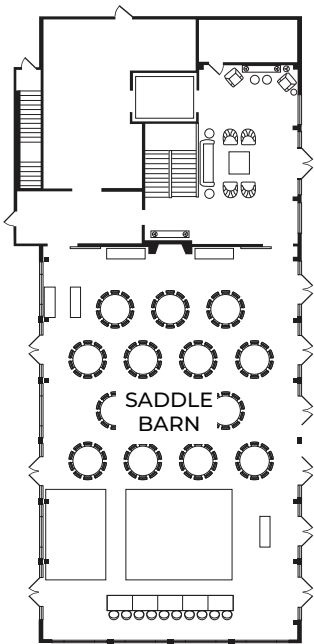

BRUSH CREEK DISTILLERY

SIERRA MADRE EVENT LAWN

SQUARE FEET - 5,000
THEATER CAPACITY - 60
BANQUET CAPACITY - 60
RECEPTION CAPACITY - 180
DIMENSIONS 54' X 90'

**FARM OVERVIEW
MAIN LEVEL**

BRUSH CREEK GREENHOUSE