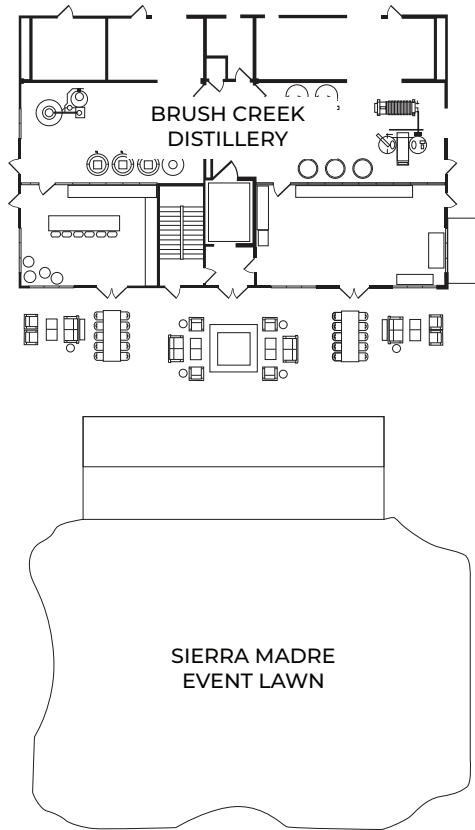

BRUSH CREEK DISTILLERY

SIERRA MADRE EVENT LAWN

SQUARE FEET - 5,000
THEATER CAPACITY - 60
BANQUET CAPACITY - 60
RECEPTION CAPACITY - 180
DIMENSIONS 54' X 90'

**FARM OVERVIEW
MAIN LEVEL**

BRUSH CREEK GREENHOUSE