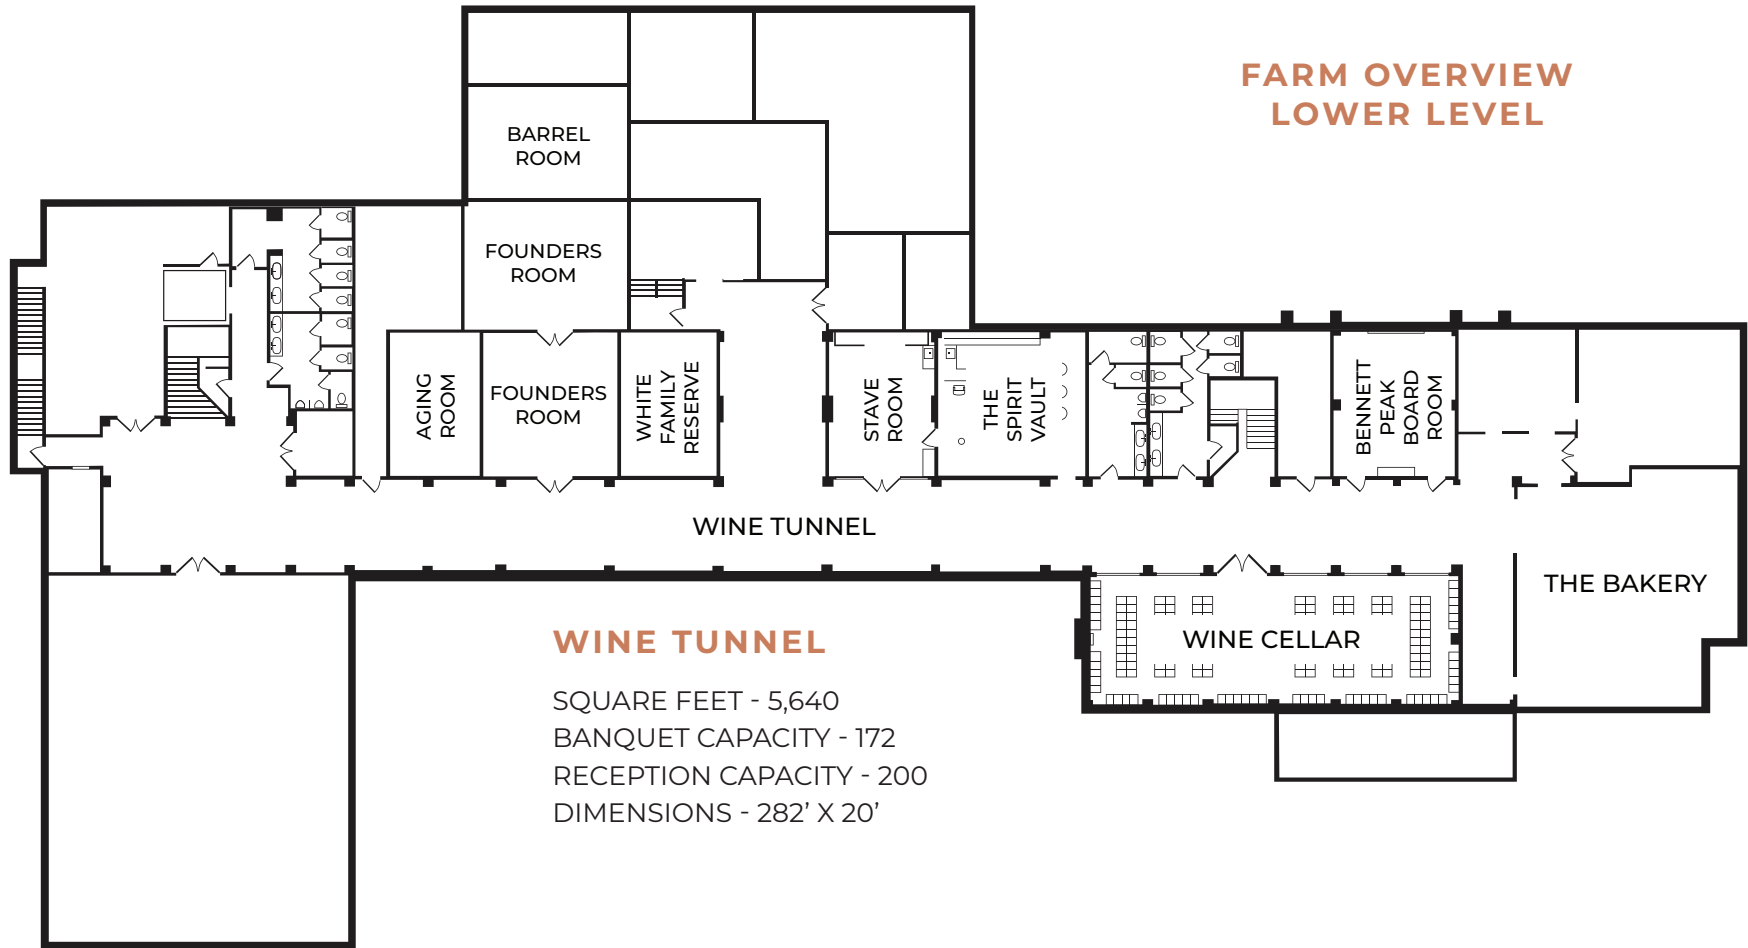

**FOUNDERS ROOM**

SQUARE FEET - 420

DIMENSIONS - 20' X 21'

BANQUET CAPACITY - 14

RECEPTION CAPACITY - 14

CONFERENCE CAPACITY - 14

**FARM OVERVIEW  
LOWER LEVEL**

**WINE TUNNEL**

SQUARE FEET - 5,640  
 BANQUET CAPACITY - 172  
 RECEPTION CAPACITY - 200  
 DIMENSIONS - 282' X 20'