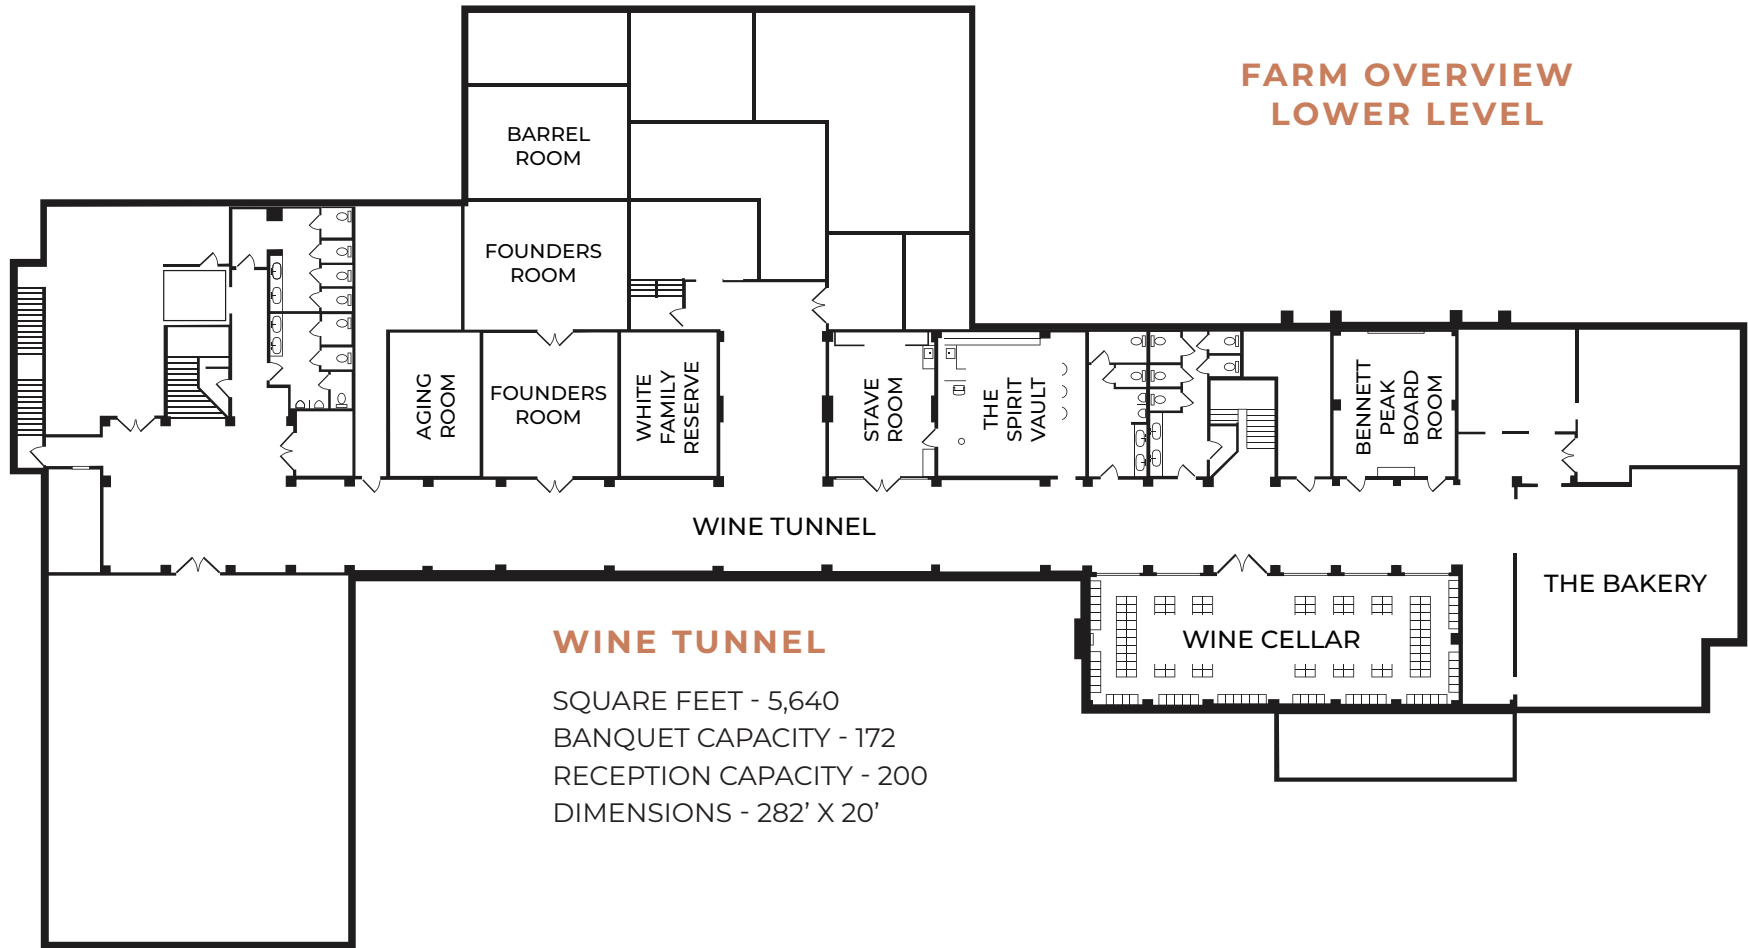

**THE SPIRIT VAULT**

**FARM OVERVIEW  
LOWER LEVEL**

**WINE TUNNEL**

SQUARE FEET - 5,640  
 BANQUET CAPACITY - 172  
 RECEPTION CAPACITY - 200  
 DIMENSIONS - 282' X 20'