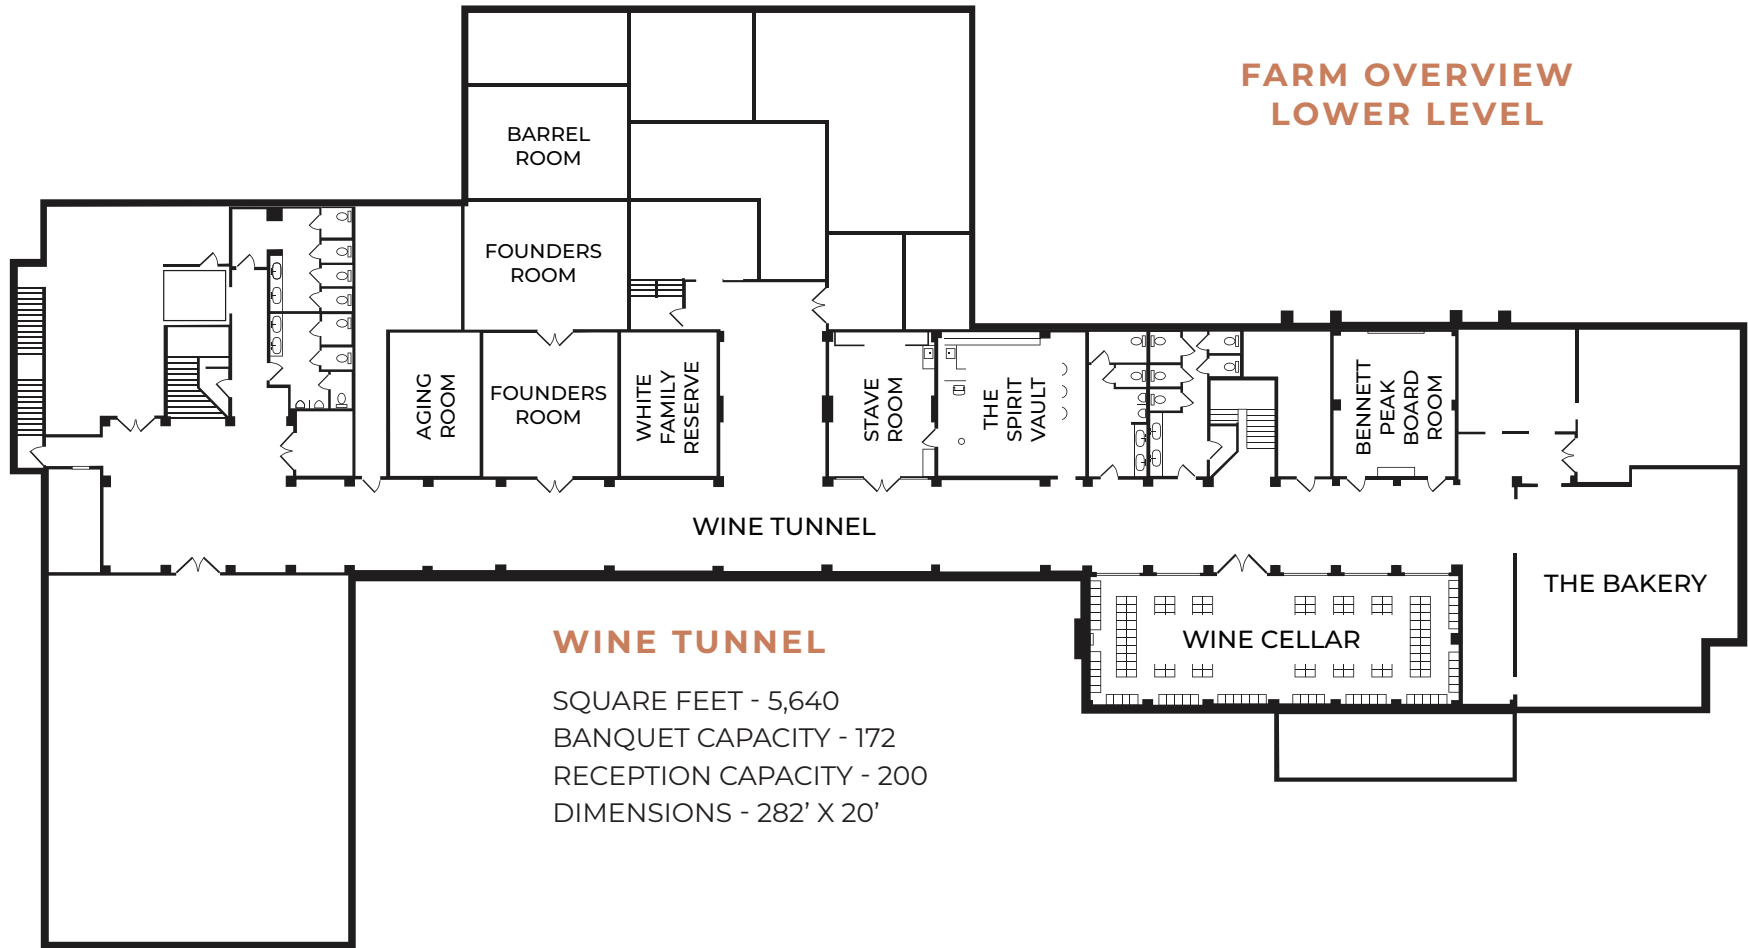

STAVE ROOM

SQUARE FEET - 350
DIMENSIONS - 16' X 22'
BANQUET CAPACITY - 14
RECEPTION CAPACITY - 14
CONFERENCE CAPACITY - 14

**FARM OVERVIEW
LOWER LEVEL**

WINE TUNNEL

SQUARE FEET - 5,640
 BANQUET CAPACITY - 172
 RECEPTION CAPACITY - 200
 DIMENSIONS - 282' X 20'