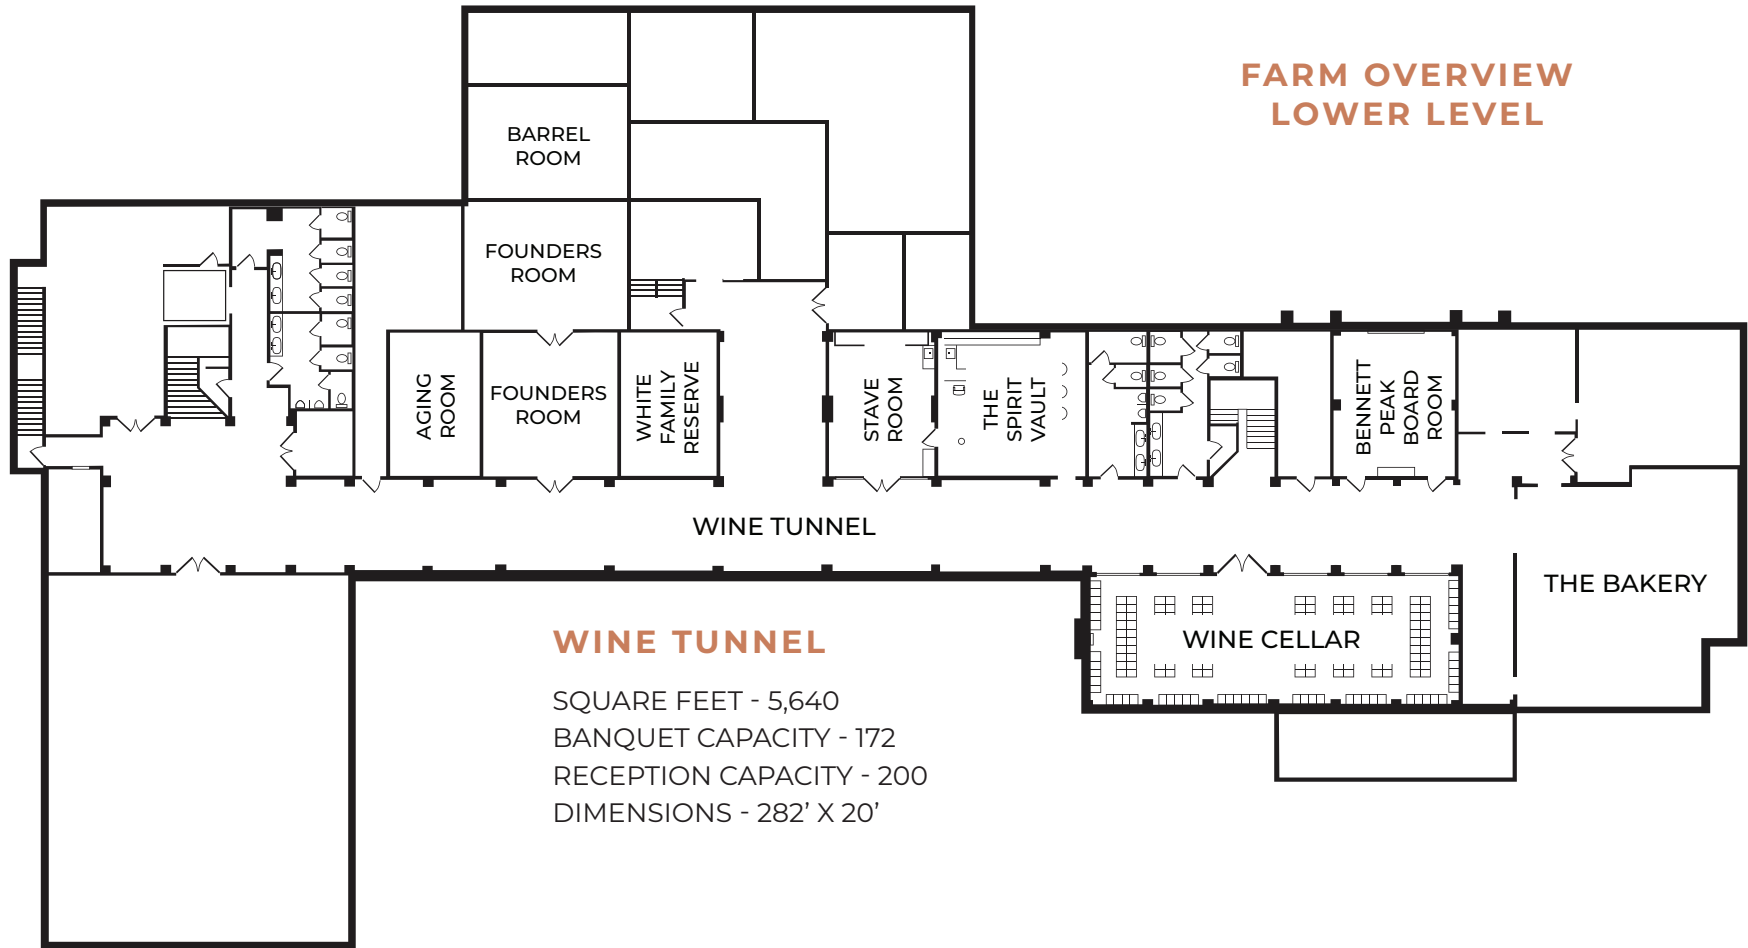

**FARM OVERVIEW
LOWER LEVEL**

WINE TUNNEL

SQUARE FEET - 5,640
 BANQUET CAPACITY - 172
 RECEPTION CAPACITY - 200
 DIMENSIONS - 282' X 20'